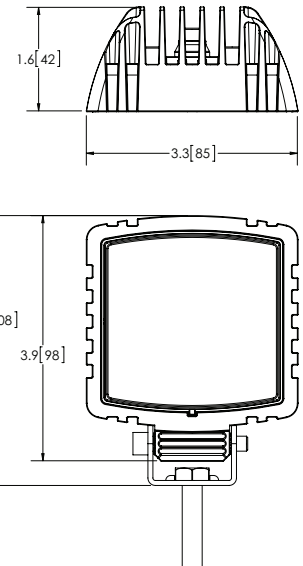

Models

PART NO.	VOLTAGE	AMPS	RAW LUMENS	EFFECTIVE LUMENS	TYPE
EW2471	12-24	1.2	550	500	Flood
EW2470	12-24	1.2	600	550	Spot

Features and Benefits

- Five 3-watt LEDs
- 12-24 VDC
- Compact design
- Aluminum heatsink housing
- Polycarbonate lens
- Steel mounting bracket
- CE, R10, IP67
- Warranty: 3 years

Counter Pack

- Order part #
 - EW2470-CP
 - EW2471-CP
- Six-pack countertop display (includes product)

Beam Pattern