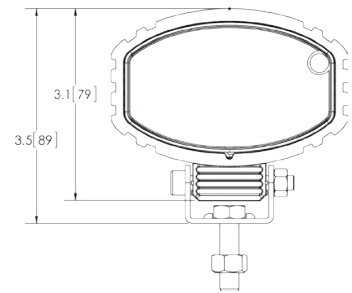

Models

PART NO.	VOLTAGE	AMPS	RAW LUMENS	EFFECTIVE LUMENS	TYPE
EW2491	12-24	1.2	550	450	Flood
EW2490	12-24	1.2	550	500	Spot

Features and Benefits

- Five 3-watt LEDs
- 12-24 VDC
- Compact design
- Aluminum heatsink housing
- Polycarbonate lens
- Steel mounting bracket
- CE, R10, IP67
- Warranty: 3 years

Counter Pack

- Order part #
 - EW2490-CP
 - EW2491-CP
- Six-pack countertop display (includes product)

Beam Pattern