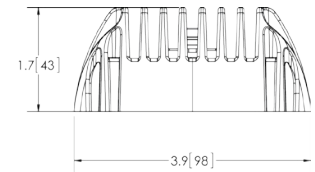

Models

PART NO.	VOLTAGE	AMPS	RAW LUMENS	EFFECTIVE LUMENS	TYPE
EW2491	12-24	1.2	550	450	Flood
EW2490	12-24	1.2	550	500	Spot

Features and Benefits

- Five 3-watt LEDs
- 12-24 VDC
- Compact design
- Aluminum heatsink housing
- Polycarbonate lens
- Steel mounting bracket
- CE, R10, IP67
- Warranty: 3 years

Counter Pack

- Order part #
 - EW2490-CP
 - EW2491-CP
- Six-pack countertop display (includes product)

Beam Pattern