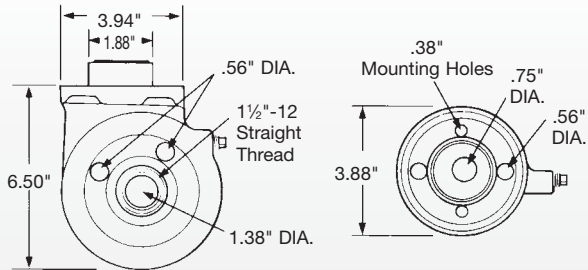

HPK6

SPECIFICATIONS

- The horizontal mount requires retapping of block for installation. The offset is for modified oil pan clearance and is popular for sprint car applications or where headers won't interfere. This mount is tapped for oil pressure line.
- Use HP6 or HP6A FRAM filter.
- All necessary mounting hardware provided.

APPLICATION

- The direct mount 90° adaptor is for small and big block Chevrolet engines.

SP436646

SPECIFICATIONS

- Service part: SP436646
- Use with HPK6000.

APPLICATION

- 600 micron inspection screen for examination of contaminant trapped before reaching the oil filter.