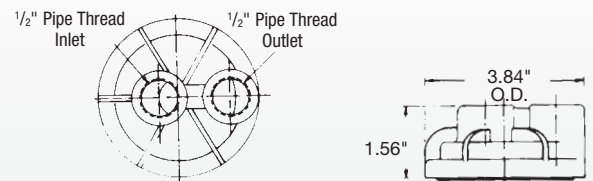

HPK3322

SPECIFICATIONS

- All necessary mounting hardware provided. Inlet and outlet ports are threaded to receive 1/2" pipe thread. Use with 3/8" I.D. suitable quality hose and fittings.

APPLICATION

- Use in conjunction with FRAM adaptor kit HPK2 or HPK3 to provide remote mounting of a spin-on, disposable type filter. This kit is used on engines where the PH5, PH13, PH30, PH373 and PH8873 oil filters are listed in the application sections.
- Not for marine or diesel use.