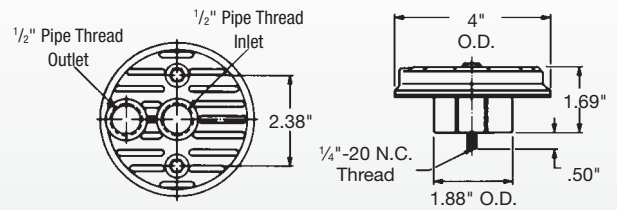

HPK4

SPECIFICATIONS

- All necessary mounting capscrews and gaskets provided. Inlet and outlet ports are threaded to receive 1/2" pipe thread. Use with 3/8" I.D. suitable quality hose and fittings.
- Service Gaskets: SP226936 & SP226937

APPLICATION

- Use in conjunction with FRAM adaptor kit HPK2 or HPK3 to convert from the bolt-on canister type to a remote mounted spin-on, disposable type filter on the following: 1956-67 Chevrolet V-8 265, 283, 327, 348, 350, 396, 409, 427 (except Chevy II V-8 283, 327 engines).
- Not for marine or diesel use.