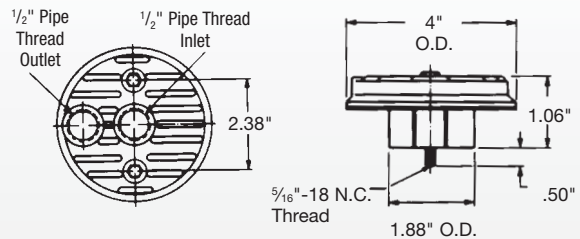

HPK3320

SPECIFICATIONS

- All necessary mounting capscrews and gaskets provided. Inlet and outlet ports are threaded to receive 1/2" pipe thread. Use with 3/8" I.D. suitable quality hose and fittings.
- Service Gaskets: SP226936 & SP226937

APPLICATION

- Use in conjunction with FRAM adaptor kit HPK2 or HPK3 to convert from the bolt-on canister type to a remote mounted spin-on disposable type filter.
- Chevrolet V-8 engines through 1968.
- Not for marine or diesel use.