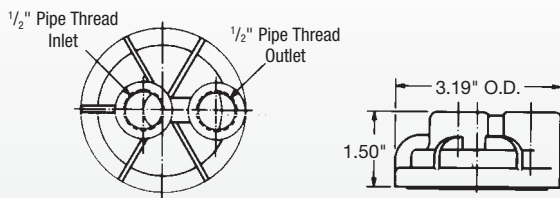

HPK5

SPECIFICATIONS

- All necessary mounting hardware provided. Inlet and outlet ports are threaded to receive 1/2" pipe thread. Use with 3/8" I.D. suitable quality hose and fittings.
- Service Gasket: SP226938

APPLICATION

- Use in conjunction with FRAM adaptor kit HPK2 or HPK3 to provide remote mounting of a spin-on, disposable type filter. This kit is used on engines where the PH8A, PH16, PH43 and PH977A oil filters are listed in the application sections.
- Not for marine or diesel use.