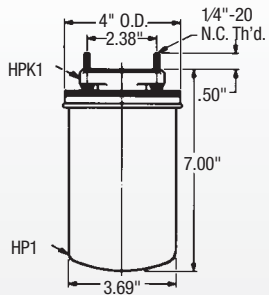

HPK1

SPECIFICATIONS

- All required parts furnished.
- No external lines or fittings.
- Use HP1 or HP3 FRAM filter.
- Service gasket: SP226937

APPLICATION

- Use to convert bolt-on canister to spin-on, disposable-type filter on the following: 1956-67 Chevrolet V-8 265, 283, 327, 348, 350, 396, 409, 427 (except Chevy II V-8 283, 327 engines).
- Not for marine or diesel use.