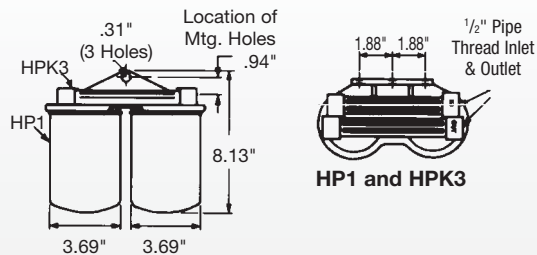

HPK3

SPECIFICATIONS

- Inlet and outlet ports threaded to receive 1/2" pipe thread. Use with 3/8" I.D. or larger suitable quality hose and fittings.
- Mounting bracket holes are .313" diameter. Three holes are provided.
- Use two HP1, HP3, HP7 or HP10 FRAM filters.

APPLICATION

- Dual filter remote mount base. Designed to be used for higher flow rates with HPK4, HPK5, HPK3320, HPK3321 or HPK3322 engine adaptor kits.
- Not for marine or diesel use.