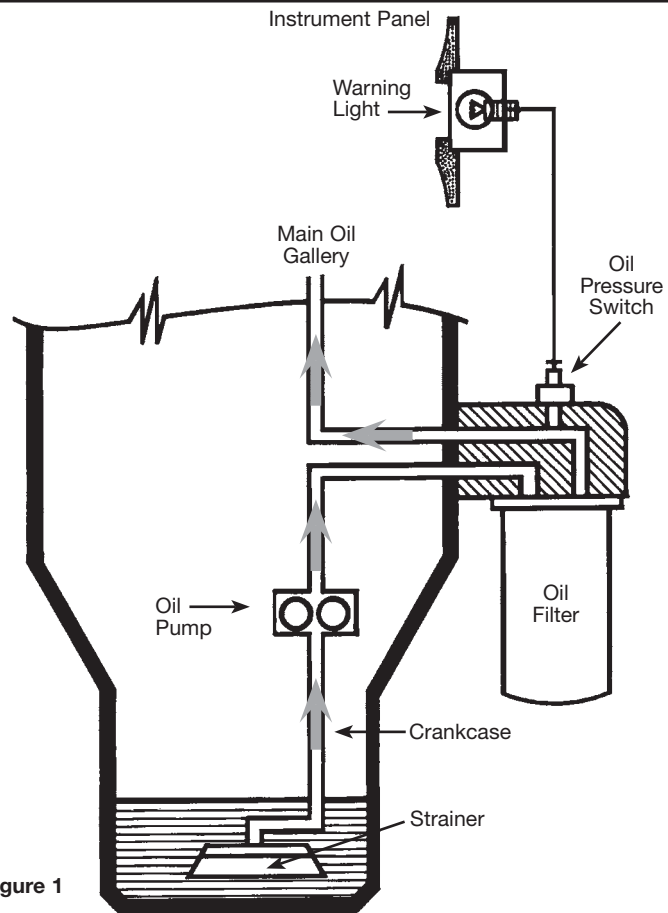

Oil Pressure Warning Light Problems

Most present day cars use a warning light mounted on the instrument panel to provide the driver with a visual signal of low oil pressure. Low oil pressure is **serious**, since oil under pressure is necessary to properly separate the highly loaded parts of the engine and prevent excessive wear.

The warning light is wired in series with an oil pressure switch as shown in Figure 1. The pressure switch contains electrical contacts which are in the closed position when the oil pressure is below 5 PSI.

When the engine is not running and the ignition switch is turned on, the warning light comes on. When the engine is started, oil pressure will compress the diaphragm in the pressure switch, opening the contacts and causing the light to go out.

If the warning light remains on for more than one or two seconds after the engine has been started, **shut it down immediately**. Then the oil level should be checked and brought up to normal. If the warning light remains on when the oil level is normal, there are a number of possible problems:

1. The pressure switch could be faulty.
2. The wiring between the pressure switch and the warning light could be grounded.
3. The pump could have lost its prime due to either a faulty pump or a clogged suction strainer.
4. A faulty pressure regulating valve could be dumping all the oil back into the crankcase.