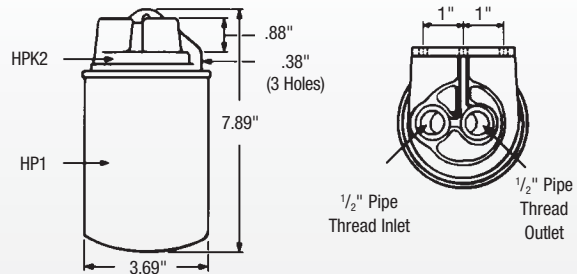

HPK2

SPECIFICATIONS

- Inlet and outlet ports threaded to receive 1/2" pipe thread. Use with 3/8" I.D. suitable quality hose and fittings.
- Mounting bracket holes are .375" diameter. Three holes are provided.
- Use HP1, HP3, HP7 or HP10 FRAM filter.