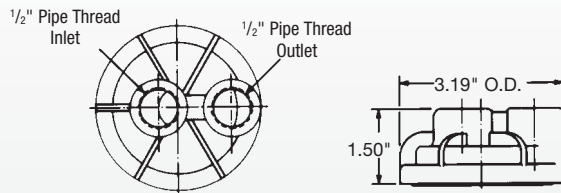

HPK3321

SPECIFICATIONS

- All necessary mounting hardware provided. Inlet and outlet ports are threaded to receive 1/2" pipe thread. Use with 3/8" I.D. suitable quality hose and fittings.

APPLICATION

- Use in conjunction with FRAM adaptor kit HPK2 or HPK3 to provide remote mounting of a spin-on, disposable type filter. This kit is used on engines where the PH11, PH25, PH3429 and PH3675 oil filters are listed in the application sections.
- Not for marine or diesel use.