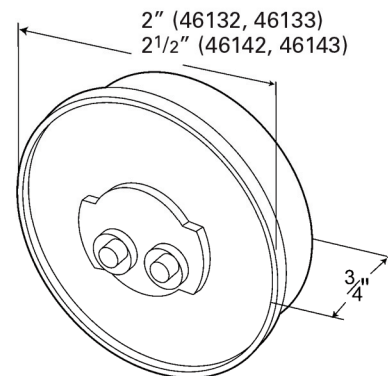

SuperNova™ PC Rated Clearance Marker LED Lamp

Product Data Sheet

February 2008

Product Features and Benefits:

- Hermetic lens to housing seal and encapsulated electronics for maximum protection from the environment
- Advanced optic design provides required light
- Light pattern meets SAE PC requirements for visibility when mounted at a 45° angle
- Uses the same UBS® double seal pigtail as the incandescent version for a quick Plug-and-Go™ retrofit
- Fits all popular mountings and grommets

Product Specs:

46132/46133 2" PC Lamps

46142/46143 2 1/2" PC Lamps

Material: Polycarbonate

Finish: Red/Yellow

FMVSS Code: P2, P3, PC

Part Number	Market	Light Source	Operating Voltage	Current Draw	Interchange
46132 - 2" PC Lamps	Truck and Trailer	LED	12V	.06A	NA
46133 - 2" PC Lamps	Truck and Trailer	LED	12V	.06A	NA
46142 - 2 1/2" PC Lamps	Truck and Trailer	LED	12V	.06A	NA
46143 - 2 1/2" PC Lamps	Truck and Trailer	LED	12V	.06A	NA