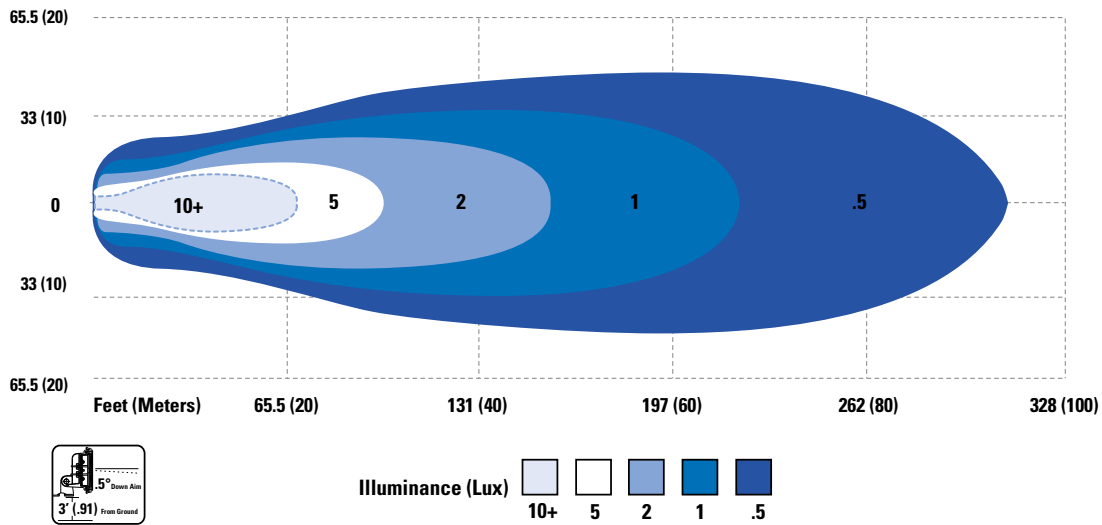

Grote

The first name in vehicle
safety systems®

Trilliant[®] Mini LED WhiteLight[™] Work Lamp

Product Information Sheet

FORWARD LIGHTING

Spot - 63601/63731

Trapezoid - 63621/63751

Flood - 63611/63741

LED lighting facts[®]
A Program of the U.S. DOE

Trilliant Mini

Light Output (Lumens) 786
Watts 20.32
Lumens per Watt (Efficacy) 38

Color Accuracy
Color Rendering Index (CRI) 75

Light Color
Correlated Color Temperature (CCT) 6503 (Daylight)