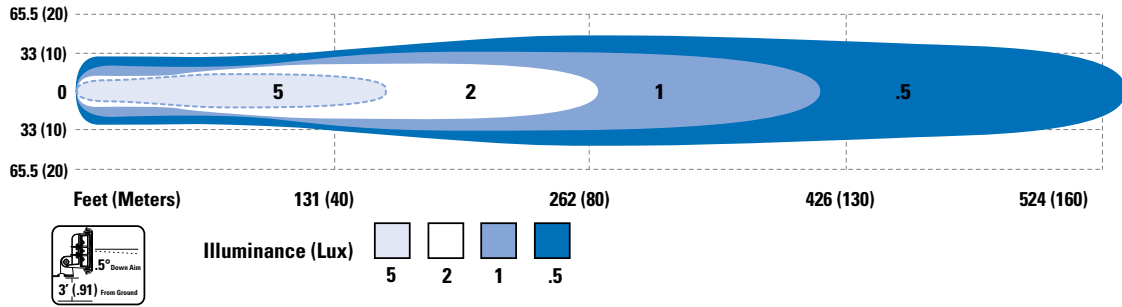

Trilliant® Mini LED WhiteLight™ Work Lamp

Product Information Sheet

FORWARD LIGHTING

Spot - 63601/63731