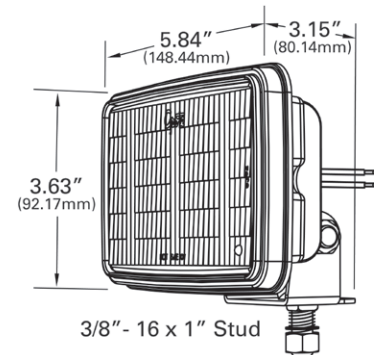

50,000 hour LED WhiteLight™ for long lasting service

PRODUCT FEATURES AND BENEFITS

- Long-lasting, high-output LED WhiteLight™ work lamp
- Optional beam patterns available
- Durable rugged construction
- Low power consumption
- Greater Lumen output with lower power consumption than leading competitors version
- Polycarbonate hard-coated lens provides many years of service
- Versatile spot, trapezoid and flood patterns available for application specific needs
- Sun like color temperature provides a natural contrast, reducing eye fatigue and optimizing job performance

PRODUCT SPECIFICATIONS

MATERIAL: DIE CAST HOUSING, POLYCARBONATE LENS
FINISH: BLACK

Part Number	Beam Pattern	Light Source	Operating Voltage	Amperage	Interchange
63601	SPOT	LED	14V	1.4A	TL 81360 12.5V
63611	FLOOD	LED	14V	1.4A	
63621	TRAPEZOID	LED	14V	1.4A	
63731	SPOT	LED	28V	.7A	TL 81240 24V
63741	FLOOD	LED	28V	.7A	
63751	TRAPEZOID	LED	28V	.7A	

Grote

The first name in vehicle
safety systems®