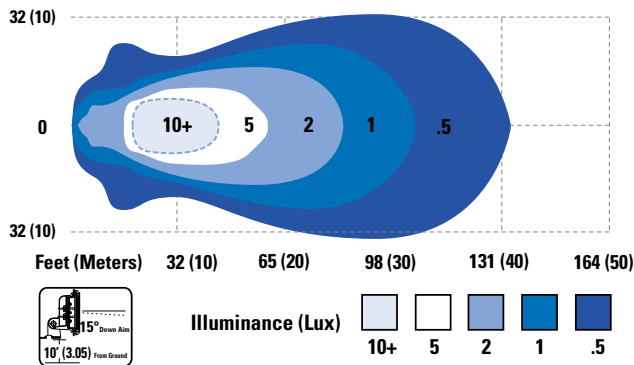

Grote

The first name in vehicle
safety systems®

Trilliant[®] Mini LED WhiteLight[™] Work Lamp

Product Information Sheet

FORWARD LIGHTING

Spot - 63601/63731

Trapezoid - 63621/63751

Flood - 63611/63741

LED lighting facts[®]
A Program of the U.S. DOE

Trilliant Mini

Light Output (Lumens) 786
Watts 20.32
Lumens per Watt (Efficacy) 38

Color Accuracy
Color Rendering Index (CRI) 75

Light Color
Correlated Color Temperature (CCT) 6503 (Daylight)