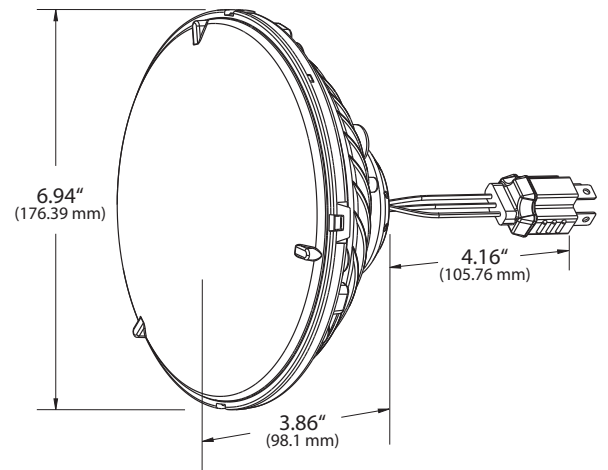

## HIGH BEAM COMPARISON

1390+ Ft | 425+ M

190+ Ft  
60+ M

685+ Ft | 210+ M

112+ Ft  
35+ M

## LOW BEAM COMPARISON

550+ Ft | 170+ M

112+ Ft  
35+ M

410+ Ft | 125+ M

50+ Ft  
15+ M

Discover other custom and factory headlights on our website.