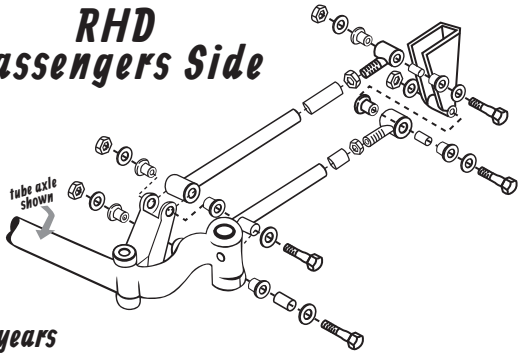

FRONT END

Solid Axles

VPAIBK

FOUR BAR OPTION

LHD Passenger Side

LHD Drivers Side

All years

RHD Drivers Side

RHD Passengers Side

All years

HAIRPIN OPTION

'28-'31 Model A

Note: box inside frame rails

'32 Model B

Note: box inside frame rails

'33-'34 Model 40