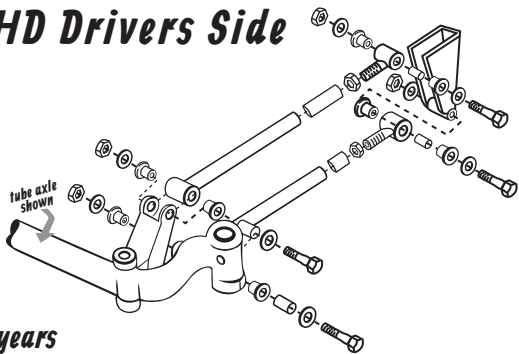

FRONT END

Solid Axles

VPAIBK

FOUR BAR OPTION

LHD Passenger Side

LHD Drivers Side

All years

RHD Drivers Side

RHD Passengers Side

All years

HAIRPIN OPTION

'28-'31 Model A

Note: box inside frame rails

'32 Model B

Note: box inside frame rails

'33-'34 Model 40