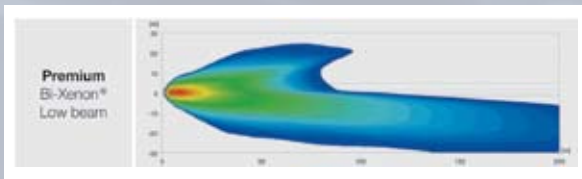

Spare Parts

D2S Capsule (Qty: 1).....H83075001