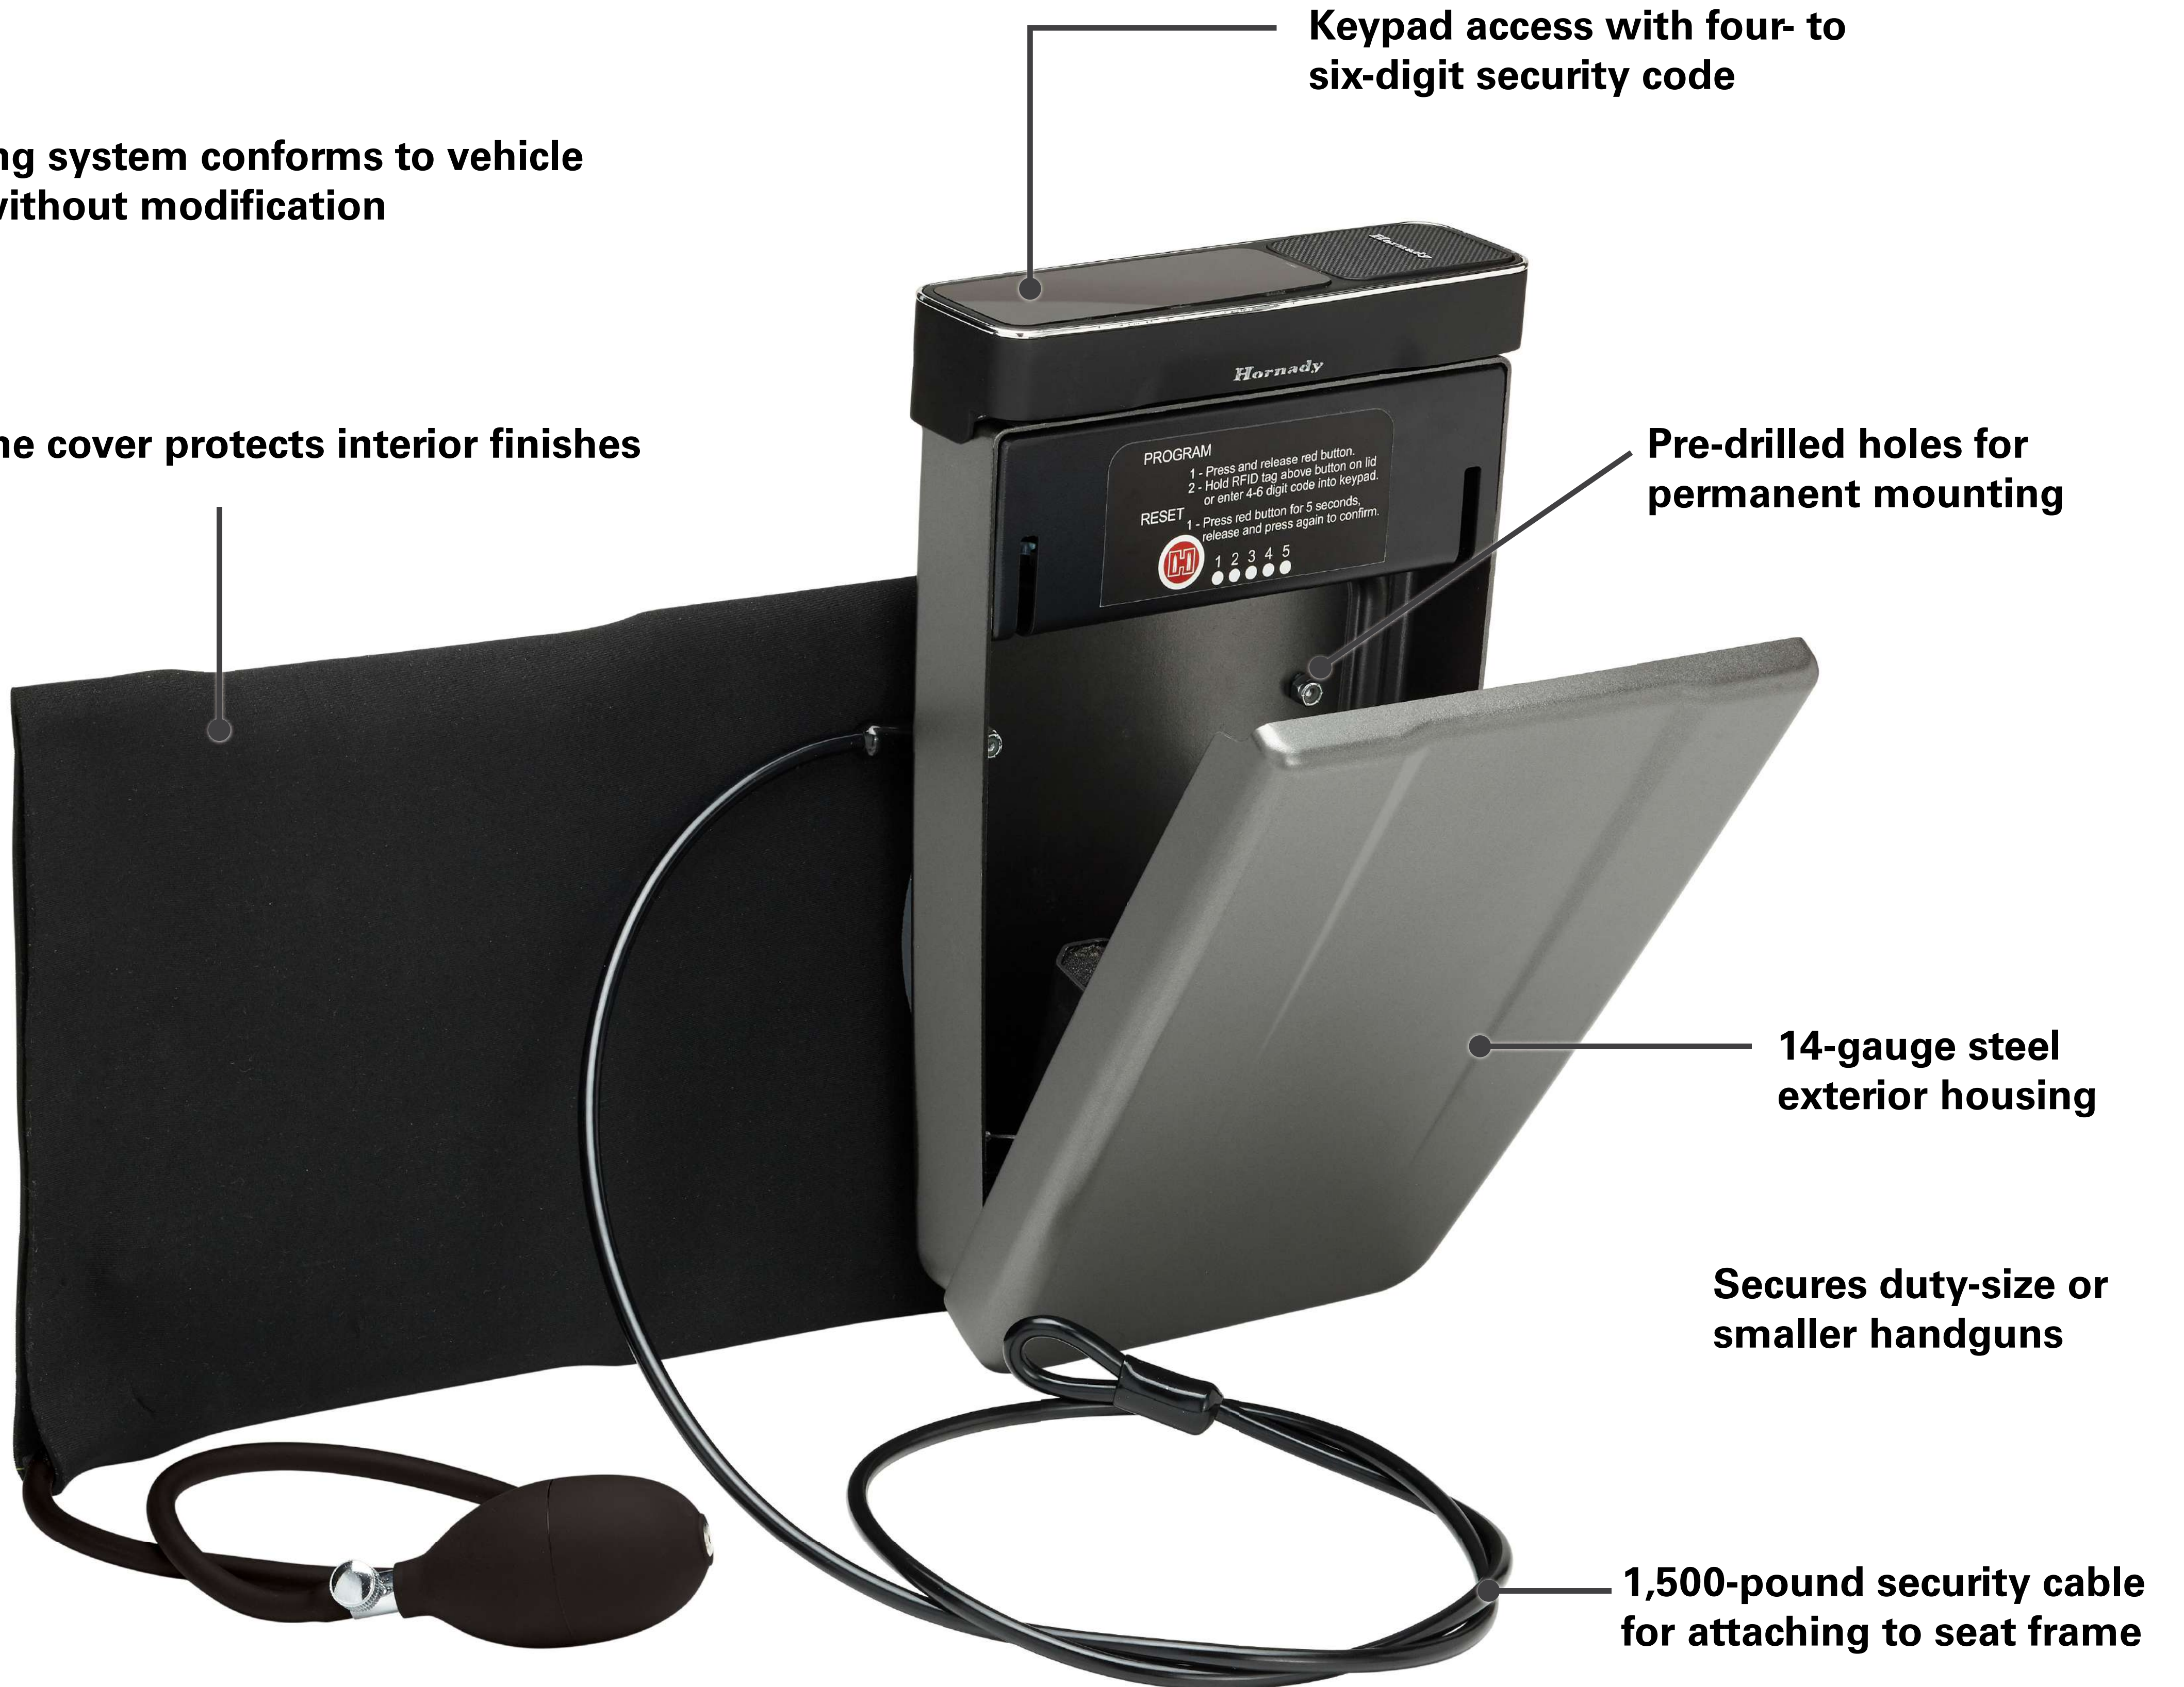

# NEW! RAPiD<sup>®</sup> VEHICLE SAFE

Inflatable mounting system  
fills the gap between seat and  
console to hold safe in place.  
No bolts necessary!

## GUARD THE GUN THAT GUARDS YOU.

Keep your handgun by your side and quickly accessible — even when you travel. The RAPiD<sup>®</sup> Vehicle Safe secures your gun near the driver's seat. Its unique inflatable mounting system provides easy access and eliminates the need for bolts or other mounting hardware. With a swipe of the RFID wristband, key fob or decal, the door opens for rapid retrieval. The included security cable attaches to seat frame to guard against theft. Your safety couldn't be simpler.

# RAPID<sup>®</sup> VEHICLE SAFE

Mounting system conforms to vehicle shape without modification

Neoprene cover protects interior finishes

Keypad access with four- to six-digit security code

Pre-drilled holes for permanent mounting

14-gauge steel exterior housing

Secures duty-size or smaller handguns

1,500-pound security cable for attaching to seat frame

Touch-free entry with RFID wristband, key fob or decal