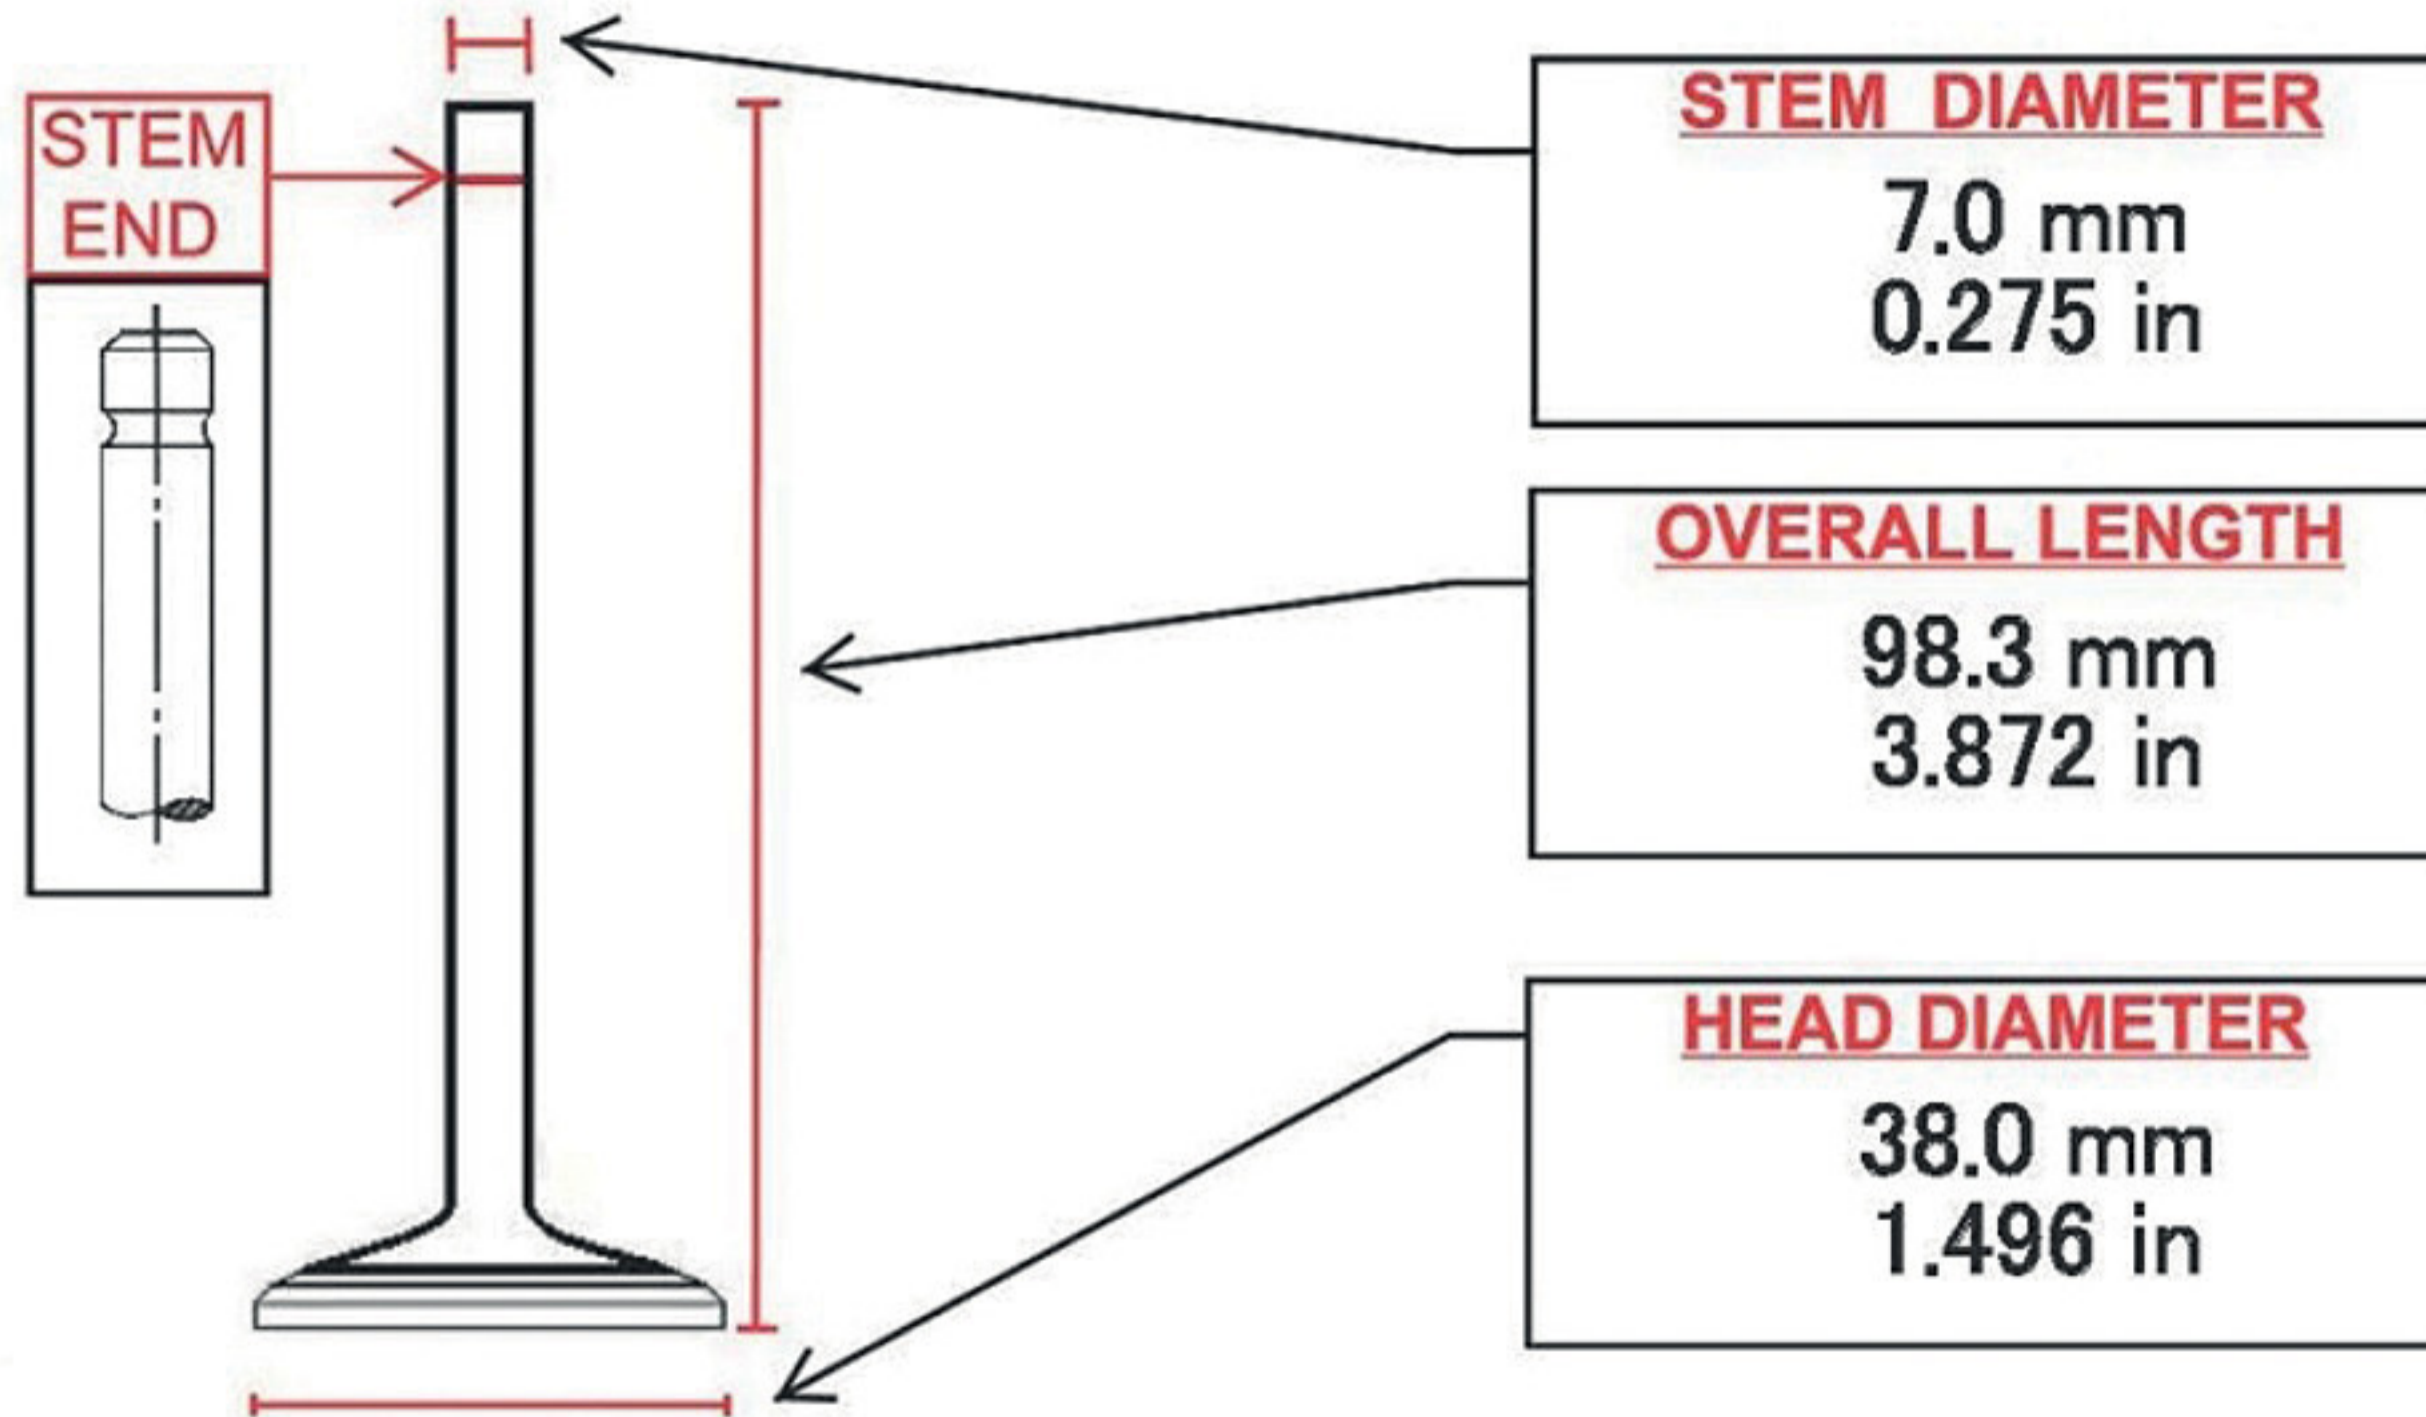

RV9551

APPLICATIONS

TOYOTA

MATES

NOTES