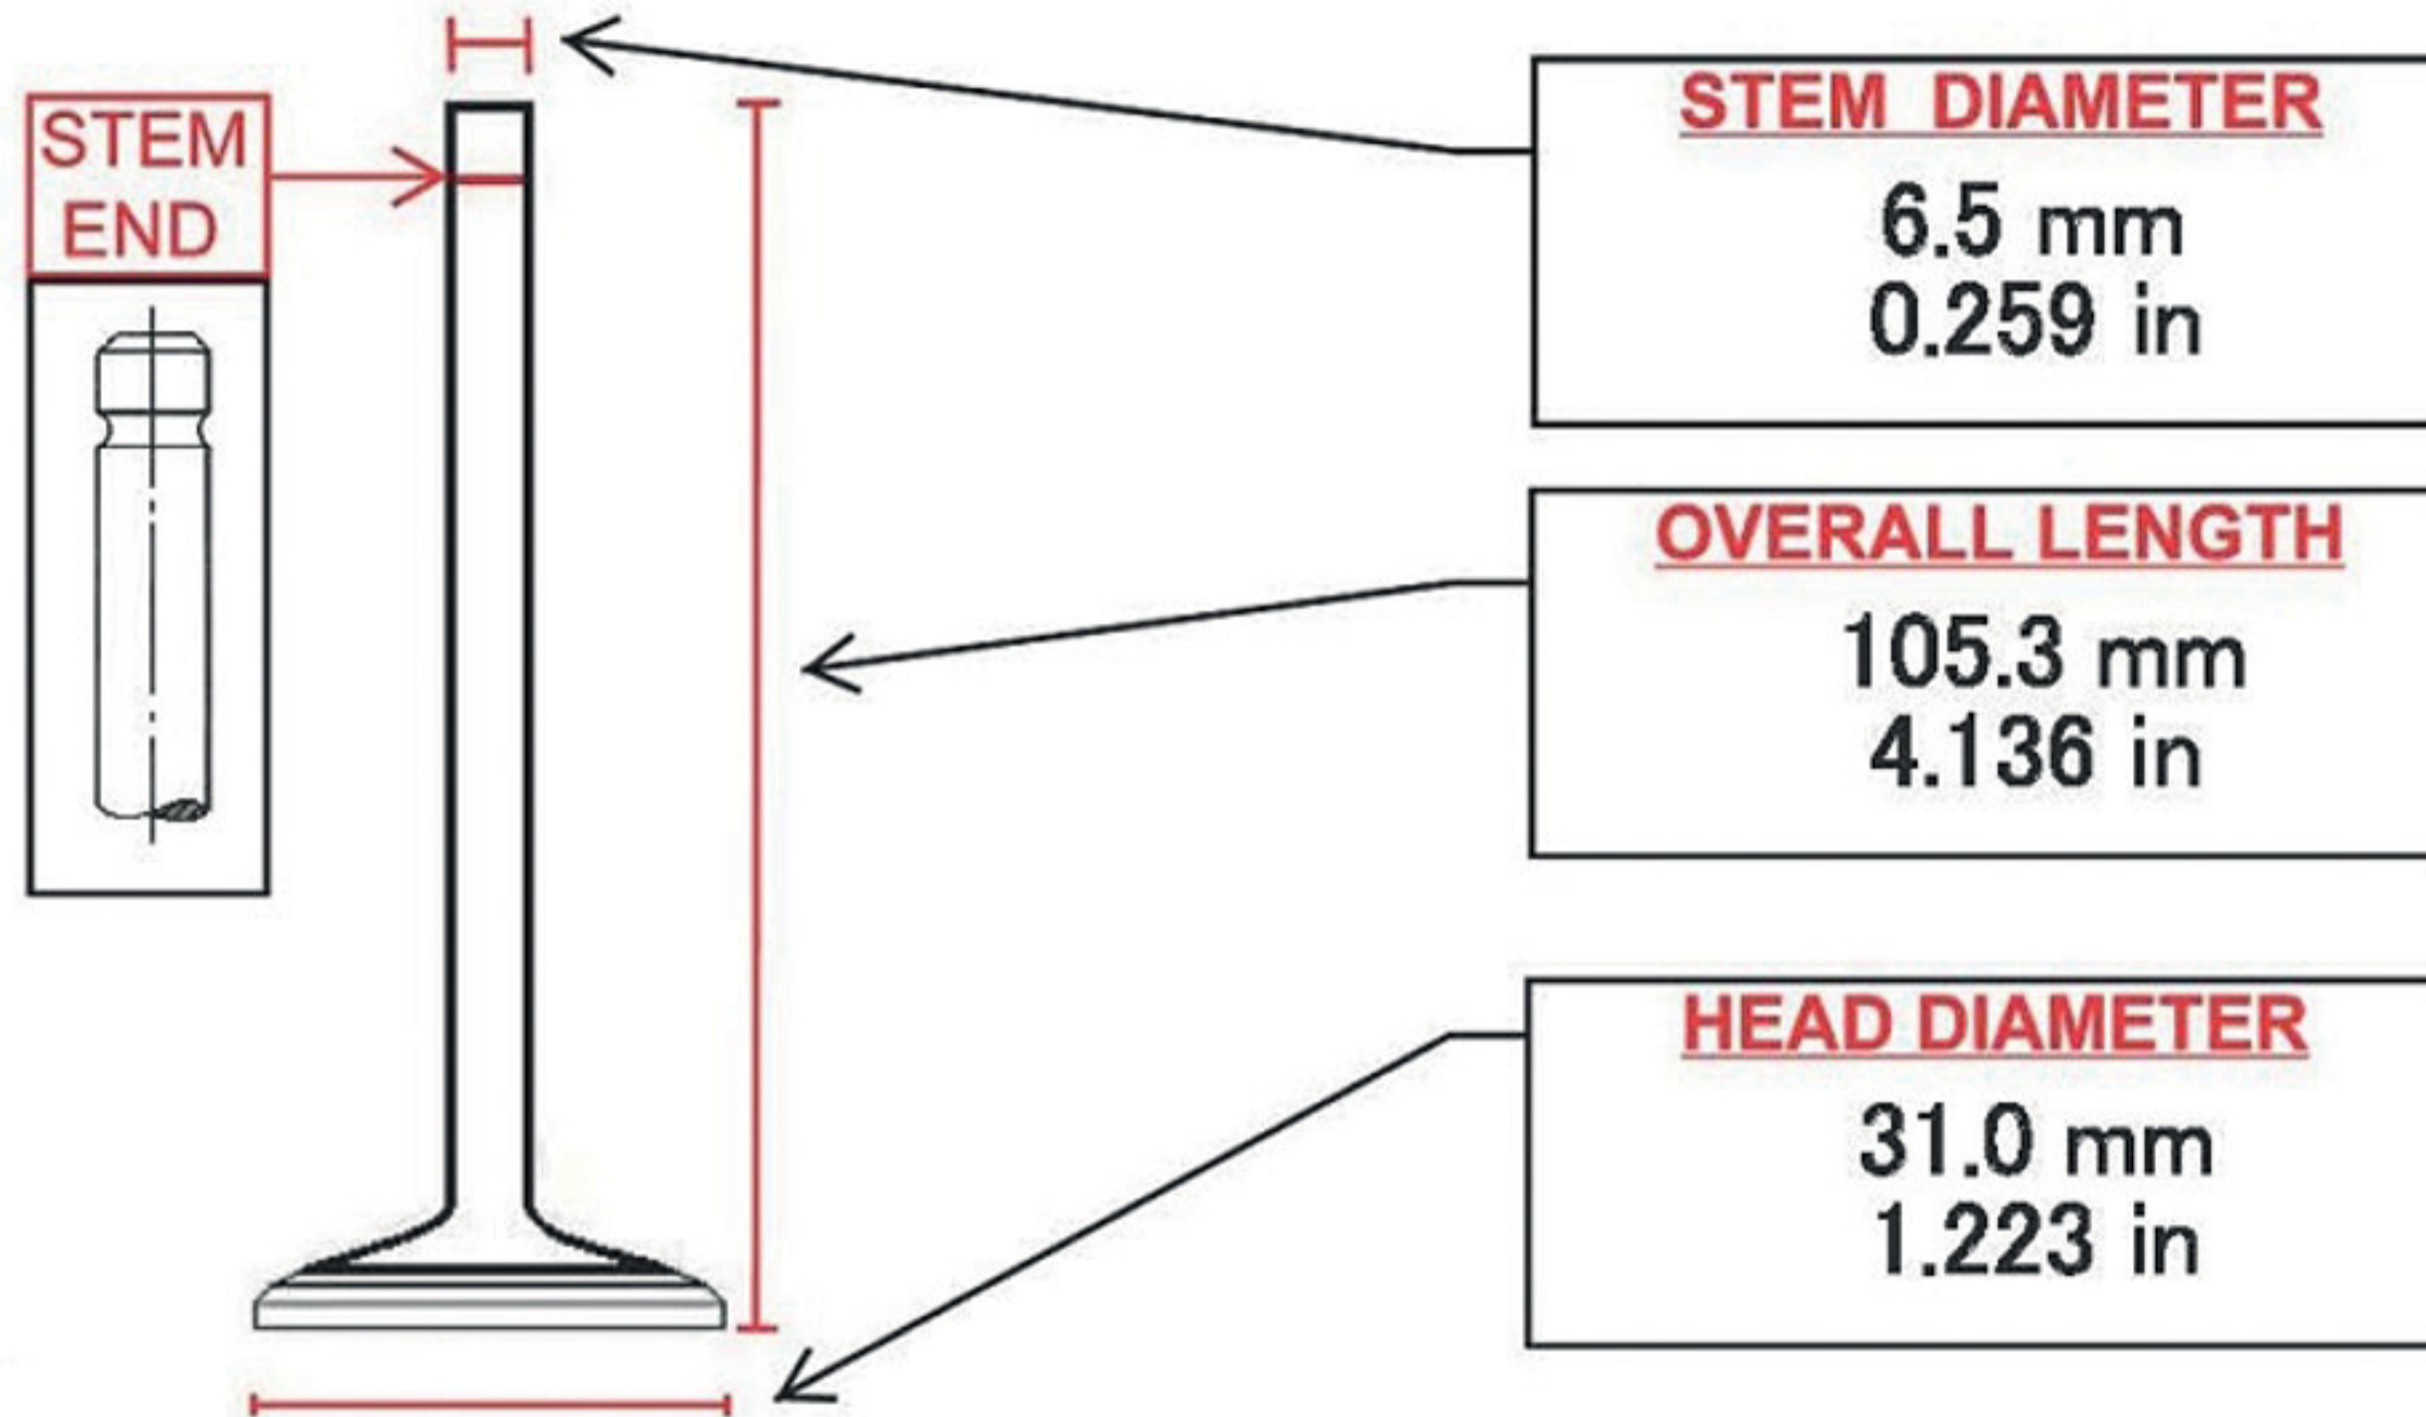

RV9571

APPLICATIONS

ACURA

MATES

NOTES