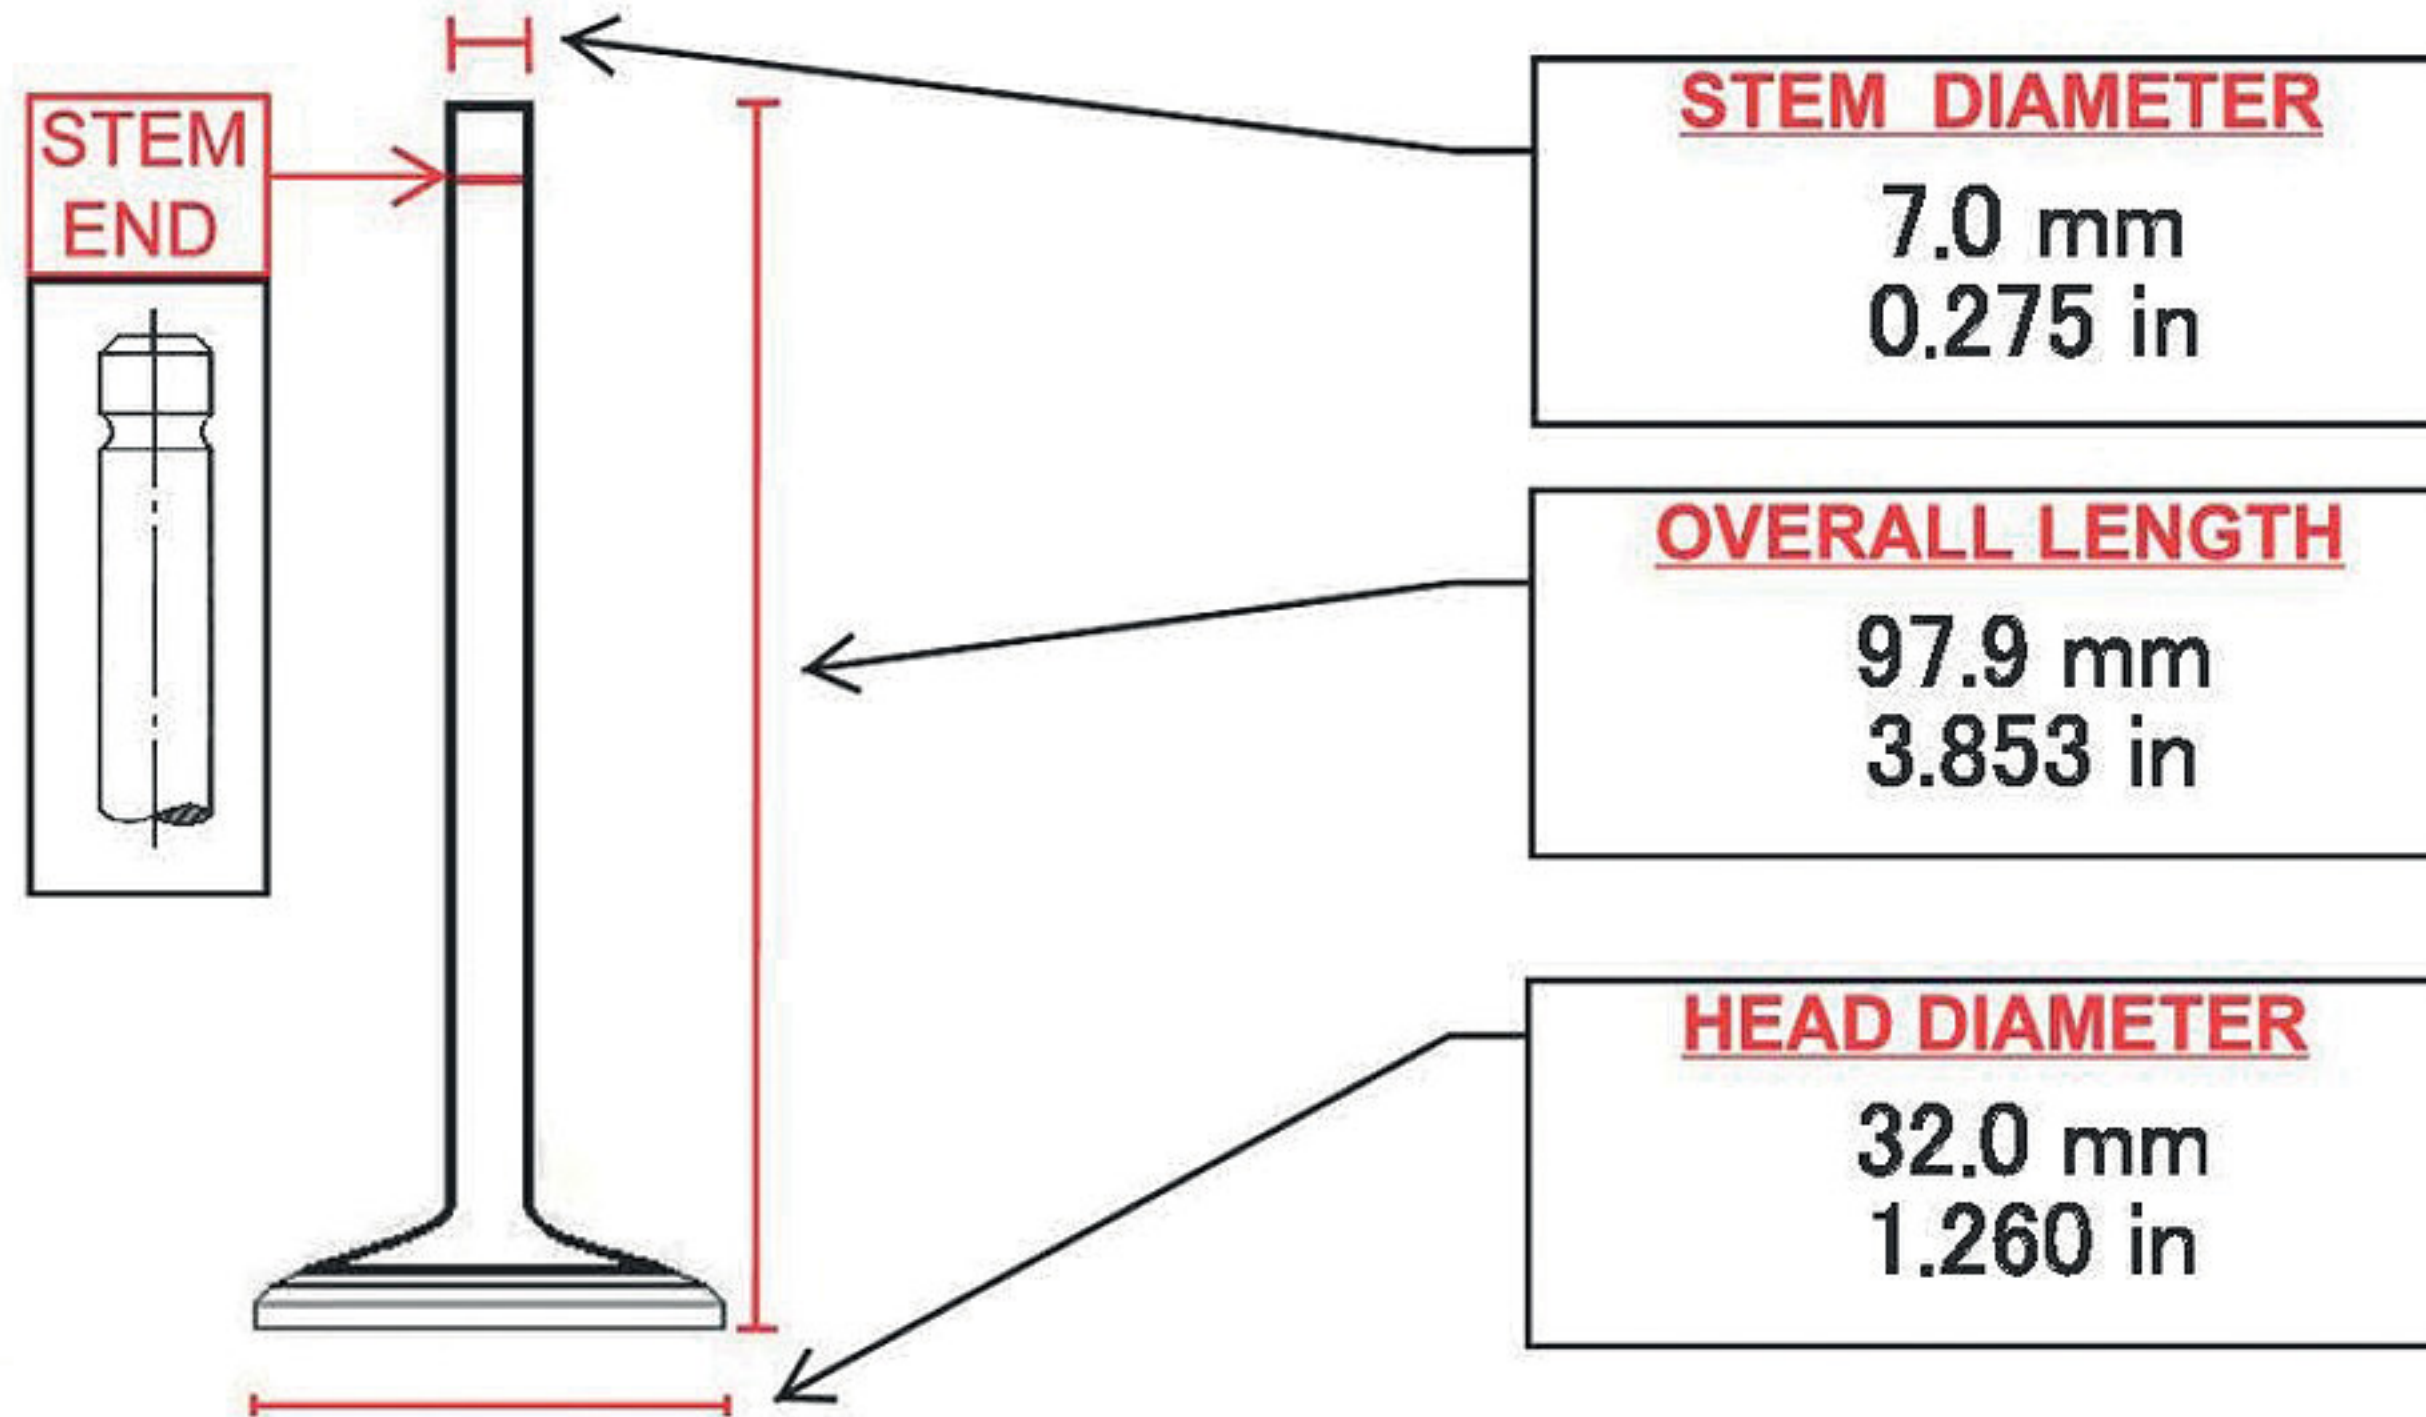

RX9550

APPLICATIONS

TOYOTA

MATES

NOTES