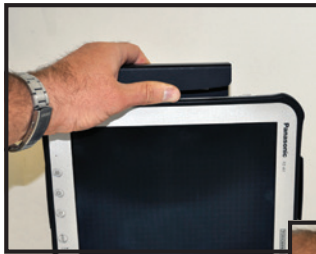

TOUGHPAD MOUNTING STATION

DESIGNED TO FIT TOUGHPAD FZ-G1 AND WORKS WITH EXISTING JOTTO DESK MOUNTS!

*** Can be adjusted for portrait or landscape viewing.**

**QUICK
RELEASE
HANDLE**

**SNUG FIT FOR
TOUGHPAD**

**LOCK AND
SECURE IN
PLACE**

HOW TO ORDER:

If currently using a Jotto Desk Laptop Mount and are transitioning to a Toughpad FZ-G1, simply order 450-4136.