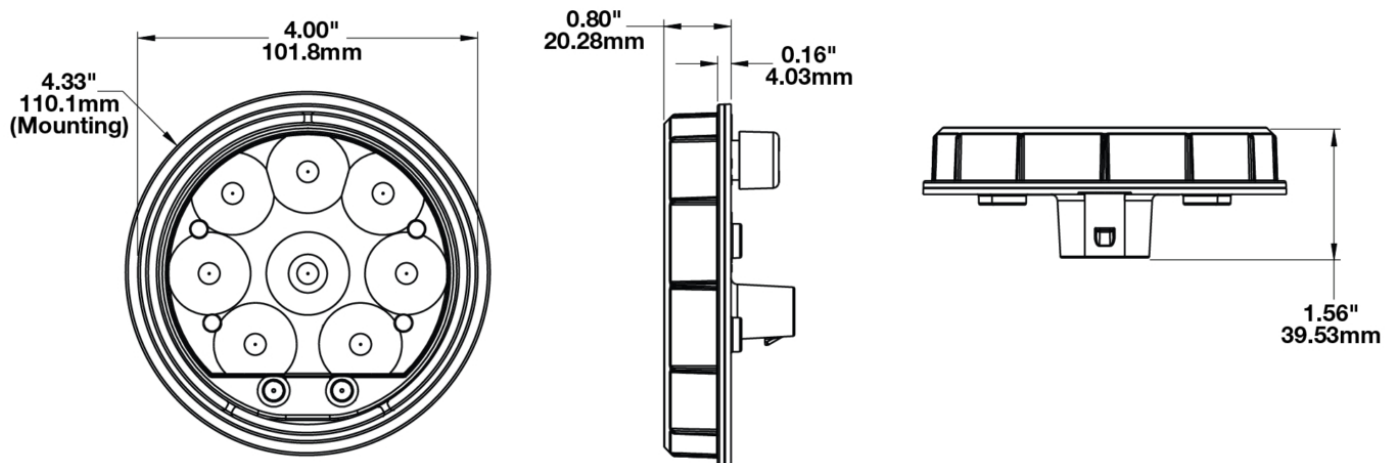

LED Tail Lights - Model 234

PRODUCT INFORMATION

Description	12-24V DOT LED Non-Heated Turn Signal Kit with Harness
Height	20.28 mm / 0.8 in
Width	110.14 mm / 4.34 in
Depth	39.53 mm / 1.56 in
Shape	Round
Outer Lens Material	Polycarbonate
Outer Lens Color	Clear
Housing Material	Polycarbonate
Housing Color	Black
Bezel Color	Amber
Mounting Type	Grommet
Connector or Wiring	Bare Leads
Mating Connector	3-Pin AMP Connector (#282087-1)
Product Weight	0.34 lbs / 0.15 kgs
Shipping Weight	0.51 lbs / 0.23 kgs

PRODUCT DIMENSIONS

LED Tail Lights - Model 234

ELECTRICAL SPECIFICATIONS

Input Voltage	12-24V DC
Operating Voltage	10-32V DC
Current Draw	1.3A @ 12V DC (Turn) .7A @ 24V DC (Turn) .9A @ 12V DC (Heater) .5A @ 24V DC (Heater)

Part Number
8200451
4" Round Chrome
Plastic Trim Ring for
Model 234

Part Number
3270501
3-Pin AMP Connector
Wire Harness
Assembly

LED Tail Lights - Model 234

RELATED PRODUCTS

Part Number
0346261

12-24V DOT LED
Heated Red Stop, Tail,
& Turn Light