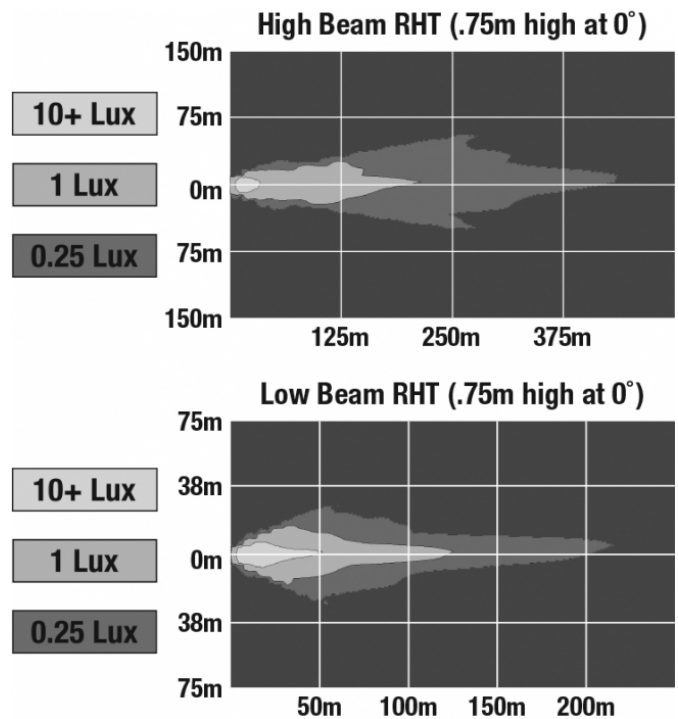

**PRODUCT INFORMATION**

<b>Description</b>	12-24V DOT LED High & Low Beam Headlight with Black Inner Bezel
<b>Height</b>	141.99 (mm) / 5.59 (in)
<b>Width</b>	199.90 (mm) / 7.87 (in)
<b>Depth</b>	95.00 (mm) / 3.74 (in)
<b>Shape</b>	Rectangular
<b>Outer Lens Material</b>	Polycarbonate
<b>Outer Lens Color</b>	Clear
<b>Housing Material</b>	Aluminum
<b>Housing Color</b>	Gray
<b>Bezel Color</b>	Chrome
<b>Retrofits</b>	2B1 5" X 7" headlights
<b>Minimum Operating Temperature</b>	-40 (°C) / -40 (°F)
<b>Maximum Operating Temperature</b>	65 (°C) / 149 (°F)
<b>Connector or Wiring</b>	H4
<b>Mating Connector</b>	H4 AMP#172615-2
<b>Product Weight</b>	2.67 (lbs) / 1.21 (kgs)
<b>Spec Sheet Printed</b>	2016-07-07

**PRODUCT DIMENSIONS**

**ELECTRICAL SPECIFICATIONS**

<b>Input Voltage</b>	12-24 V DC
<b>Operating Voltage</b>	9-32 V DC
<b>Transient Spike Protection</b>	150V Peak @ 1 HZ-100 Pulses
<b>Black Wire</b>	Ground
<b>Yellow Wire</b>	Low Beam
<b>White Wire</b>	High Beam
<b>Current Draw</b>	2.60A @ 12V DC (High Beam) 2.20A @ 12V DC (Low Beam) 1.23A @ 24V DC (High Beam) 1.10A @ 24V DC (Low Beam)

**REGULATORY STANDARDS COMPLIANCE**

Buy America Standards  
FMVSS 108 Table XIX  
IEC IP67

Eco Friendly  
FMVSS 108 Table XVIII

**PHOTOMETRIC SPECIFICATIONS**

<b>Raw Lumen Output</b>	1,770 (High Beam); 1,350 (Low Beam)
<b>Effective Lumen Output</b>	850 (High Beam); 650 (Low Beam)
<b>Candela Output</b>	54,924 (High Beam); 40,492 (Low Beam)
<b>Nominal LED Color Temperature</b>	5000 (K)
<b>Beam Pattern(s)</b>	Forward Lighting - High Beam (DOT/ECE) Forward Lighting - Low Beam (DOT)