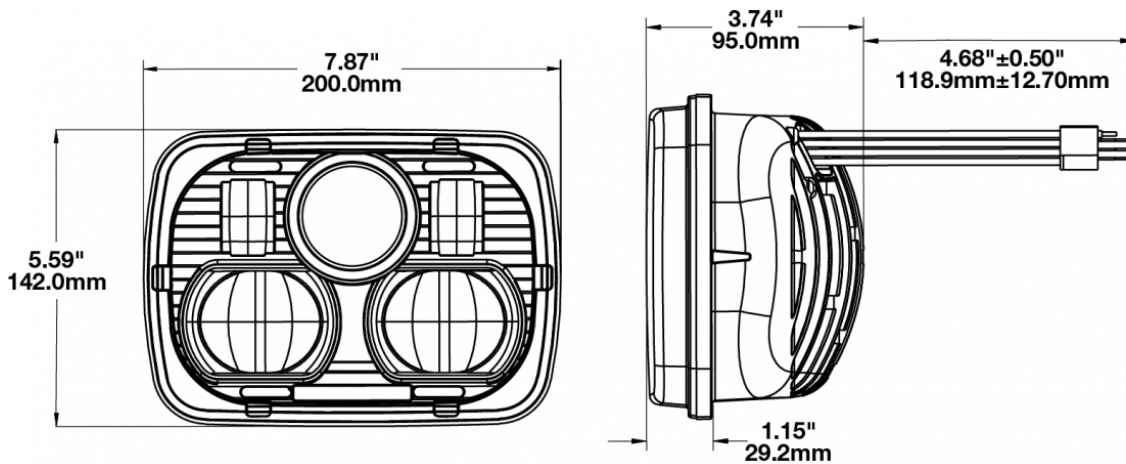

**PRODUCT INFORMATION**

<b>Description</b>	12-24V DOT LED High & Low Beam Headlight with Black Inner Bezel
<b>Height</b>	141.99 (mm) / 5.59 (in)
<b>Width</b>	199.90 (mm) / 7.87 (in)
<b>Depth</b>	95.00 (mm) / 3.74 (in)
<b>Shape</b>	Rectangular
<b>Outer Lens Material</b>	Polycarbonate
<b>Outer Lens Color</b>	Clear
<b>Housing Material</b>	Aluminum
<b>Housing Color</b>	Gray
<b>Bezel Color</b>	Chrome
<b>Retrofits</b>	2B1 5" X 7" headlights
<b>Minimum Operating Temperature</b>	-40 (°C) / -40 (°F)
<b>Maximum Operating Temperature</b>	65 (°C) / 149 (°F)
<b>Connector or Wiring</b>	H4
<b>Mating Connector</b>	H4 AMP#172615-2
<b>Product Weight</b>	2.67 (lbs) / 1.21 (kgs)
<b>Spec Sheet Printed</b>	2016-07-07

**PRODUCT DIMENSIONS**

**ELECTRICAL SPECIFICATIONS**

<b>Input Voltage</b>	12-24 V DC
<b>Operating Voltage</b>	9-32 V DC
<b>Transient Spike Protection</b>	150V Peak @ 1 HZ-100 Pulses
<b>Black Wire</b>	Ground
<b>Yellow Wire</b>	Low Beam
<b>White Wire</b>	High Beam
<b>Current Draw</b>	2.60A @ 12V DC (High Beam) 2.20A @ 12V DC (Low Beam) 1.23A @ 24V DC (High Beam) 1.10A @ 24V DC (Low Beam)

**REGULATORY STANDARDS COMPLIANCE**

Buy America Standards  
FMVSS 108 Table XIX  
IEC IP67

Eco Friendly  
FMVSS 108 Table XVIII

**PHOTOMETRIC SPECIFICATIONS**

<b>Raw Lumen Output</b>	1,770 (High Beam); 1,350 (Low Beam)
<b>Effective Lumen Output</b>	850 (High Beam); 650 (Low Beam)
<b>Candela Output</b>	54,924 (High Beam); 40,492 (Low Beam)
<b>Nominal LED Color Temperature</b>	5000 (K)
<b>Beam Pattern(s)</b>	Forward Lighting - High Beam (DOT/ECE) Forward Lighting - Low Beam (DOT)

[Part Number 0550081](#)

**12-24V ECE LED LHT High  
& Low Beam Headlight  
with Chrome Inner Bezel**

[Part Number 0550091](#)

**12-24V ECE LED RHT High  
& Low Beam Headlight  
with Chrome Inner Bezel**