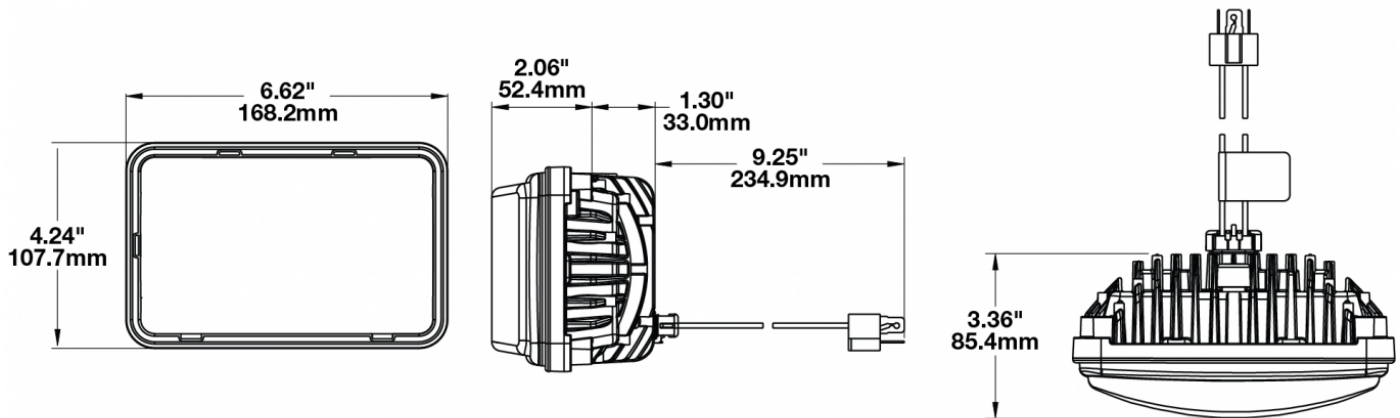

LED Headlights – Model 8800 Evolution 2

PRODUCT INFORMATION

Description	12-24V ECE LED LHT Low Beam Headlight with Chrome Bezel
Height	107.19 mm / 4.22 in
Width	167.64 mm / 6.6 in
Depth	84.90 mm / 3.34 in
Shape	Rectangular
Outer Lens Material	Hardcoated Polycarbonate
Outer Lens Color	Clear
Housing Material	Die-Cast Aluminum
Housing Color	Black
Bezel Color	Chrome
Mounting Type	Low-Profile Panel Mount
Retrofits	1A1 and 2A1 (4" 1 6") sealed beams
Minimum Operating Temperature	-40 °C / -40 °F
Maximum Operating Temperature	65 °C / 149 °F
Connector or Wiring	H4 Connector - AMP (#172615-2)
Mating Connector	LH Terminal - AMP (#172795-1); RH Terminal - AMP (#172796-1)
Product Weight	1.83 lbs / 0.83 kgs
Shipping Weight	2.30 lbs / 1.04 kgs

LED Headlights – Model 8800 Evolution 2

PRODUCT DIMENSIONS

ELECTRICAL SPECIFICATIONS

Input Voltage	12-24V DC
Operating Voltage	9-32V DC
White Wire	Low Beam
Black Wire	Ground
Yellow Wire	Low Beam
Current Draw	2.10A @ 12V DC 1.00A @ 24V DC

REGULATORY STANDARDS COMPLIANCE

Buy America Standards
Eco Friendly
IEC IP69K

ECE Reg 112
FMVSS 108 Table XIX

LED Headlights – Model 8800 Evolution 2

PHOTOMETRIC SPECIFICATIONS

Raw Lumen Output	2,830
Effective Lumen Output	782
Candela Output	29,800
Nominal LED Color Temperature	5000 K
Beam Pattern(s)	Forward Lighting - Low Beam (ECE Left Hand)