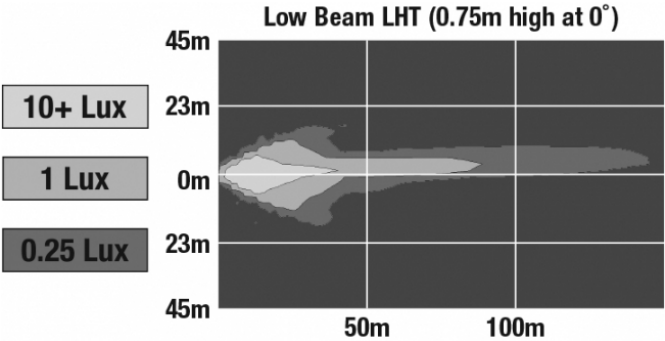

LED Headlights – Model 8800 Evolution 2

PRODUCT INFORMATION

Description	12-24V ECE LED LHT Low Beam Headlight with Chrome Bezel
Height	107.19 mm / 4.22 in
Width	167.64 mm / 6.6 in
Depth	84.90 mm / 3.34 in
Shape	Rectangular
Outer Lens Material	Hardcoated Polycarbonate
Outer Lens Color	Clear
Housing Material	Die-Cast Aluminum
Housing Color	Black
Bezel Color	Chrome
Mounting Type	Low-Profile Panel Mount
Retrofits	1A1 and 2A1 (4" 1 6") sealed beams
Minimum Operating Temperature	-40 °C / -40 °F
Maximum Operating Temperature	65 °C / 149 °F
Connector or Wiring	H4 Connector - AMP (#172615-2)
Mating Connector	LH Terminal - AMP (#172795-1); RH Terminal - AMP (#172796-1)
Product Weight	1.83 lbs / 0.83 kgs
Shipping Weight	2.30 lbs / 1.04 kgs

REGULATORY STANDARDS COMPLIANCE

Buy America Standards
Eco Friendly
IEC IP69K

ECE Reg 112
FMVSS 108 Table XIX

LED Headlights – Model 8800 Evolution 2

PHOTOMETRIC SPECIFICATIONS

Raw Lumen Output	2,830
Effective Lumen Output	782
Candela Output	29,800
Nominal LED Color Temperature	5000 K
Beam Pattern(s)	Forward Lighting - Low Beam (ECE Left Hand)