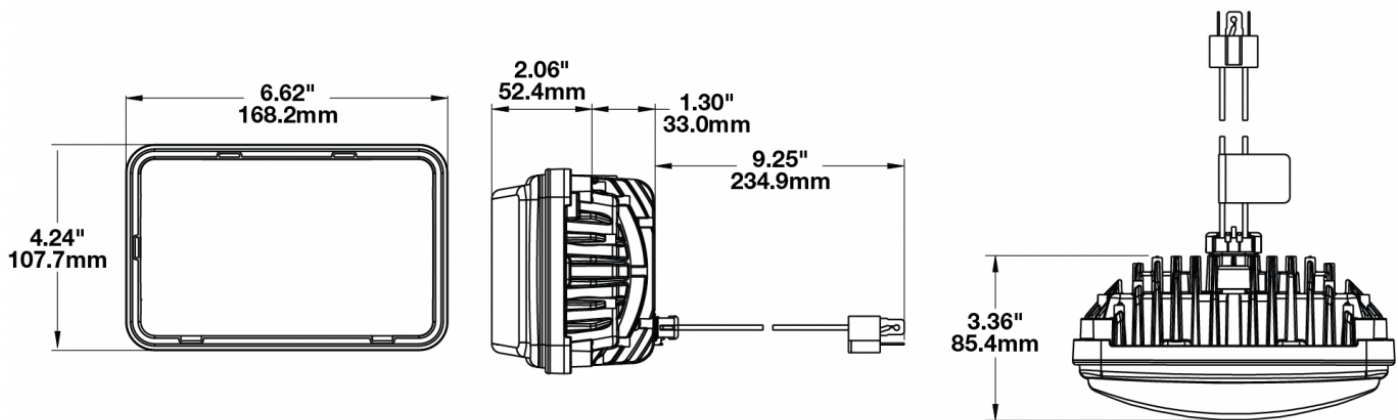

## PRODUCT INFORMATION

<b>Description</b>	12-24V ECE LED LHT Low Beam Headlight with Black Bezel
<b>Height</b>	107.19 mm / 4.22 in
<b>Width</b>	167.64 mm / 6.6 in
<b>Depth</b>	84.90 mm / 3.34 in
<b>Shape</b>	Rectangular
<b>Outer Lens Material</b>	Hardcoated Polycarbonate
<b>Outer Lens Color</b>	Clear
<b>Housing Material</b>	Die-Cast Aluminum
<b>Housing Color</b>	Black
<b>Bezel Color</b>	Black
<b>Mounting Type</b>	Low-Profile Panel Mount
<b>Retrofits</b>	1A1 and 2A1 (4" 1 6") sealed beams
<b>Minimum Operating Temperature</b>	-40 °C / -40 °F
<b>Maximum Operating Temperature</b>	65 °C / 149 °F
<b>Connector or Wiring</b>	H4 Connector - AMP (#172615-2)
<b>Mating Connector</b>	LH Terminal - AMP (#172795-1); RH Terminal - AMP (#172796-1)
<b>Product Weight</b>	1.83 lbs / 0.83 kgs
<b>Shipping Weight</b>	2.30 lbs / 1.04 kgs

## PRODUCT DIMENSIONS