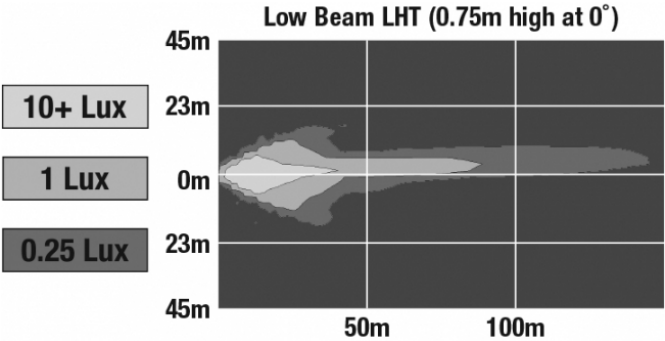

## PRODUCT DIMENSIONS

## PHOTOMETRIC SPECIFICATIONS

<b>Raw Lumen Output</b>	2,830
<b>Effective Lumen Output</b>	782
<b>Candela Output</b>	29,800
<b>Nominal LED Color Temperature</b>	5000 K
<b>Beam Pattern(s)</b>	Forward Lighting - Low Beam (ECE Left Hand)