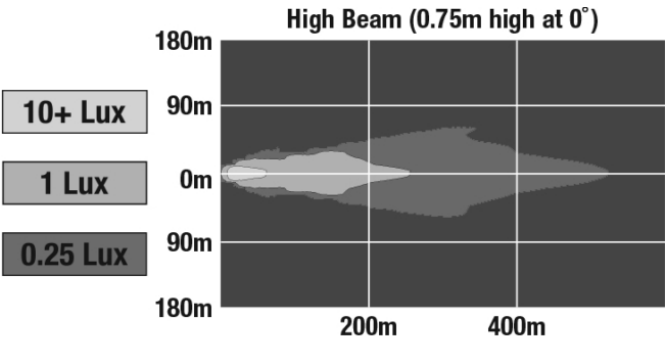

## PRODUCT DIMENSIONS

## PHOTOMETRIC SPECIFICATIONS

<b>Raw Lumen Output</b>	3,015 (High Beam); 2,250 (Low Beam)
<b>Effective Lumen Output</b>	1,320 (High Beam); 975 (Low Beam)
<b>Beam Pattern(s)</b>	Forward Lighting - High Beam (DOT/ECE) Forward Lighting - Low Beam (DOT/ECE) Signalization - Front Position