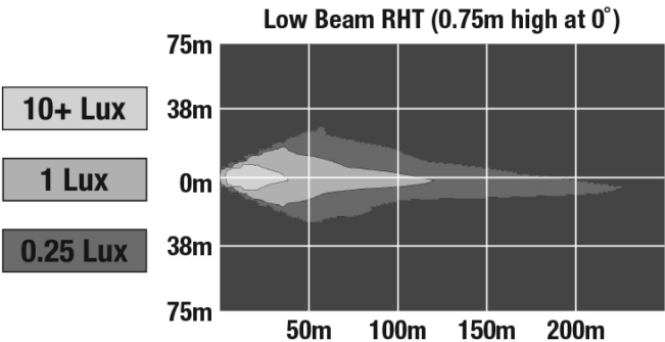

## PRODUCT DIMENSIONS

## PHOTOMETRIC SPECIFICATIONS

<b>Raw Lumen Output</b>	3,015 (High Beam); 2,250 (Low Beam)
<b>Effective Lumen Output</b>	1,320 (High Beam); 975 (Low Beam)
<b>Beam Pattern(s)</b>	Forward Lighting - High Beam (DOT/ECE) Forward Lighting - Low Beam (DOT/ECE) Signalization - Front Position