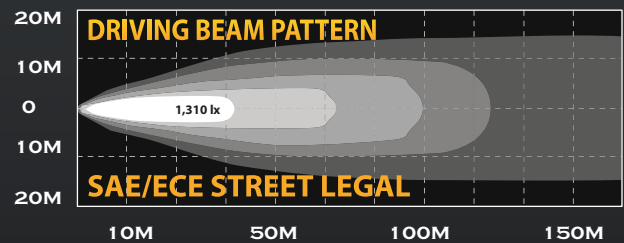

KC HiLITES

GRAVITY LED DAYLIGHTER

6" GRAVITY LED DAYLIGHTER 20 Watt

FEATURES

- Two Models Available:
 - **SAE/ECE CERTIFIED STREET LEGAL** Gravity LED Driving Beam – #652-#653: Each Light Rated at: 20-Watt; 2,104 Lumens; 1,310 LUX @ 10 Meters; 131,000 Candela
 - Gravity LED Spot Beam – #650-#651: Each Light Rated at: 20-Watt; 2,452 Lumens; 2,150 LUX @ 10 Meters; 215,000 Candela
- Patented Gravity Reflective Diode (GRD) technology yields more controlled and farther reaching light beams
- Available in both Black Powder Coated or Stainless Steel housing
- LED Color Temperature: 5,000K
- 9V to 32V, EMI DO 160E Compliant
- Hard Coated Polycarbonate Lens
- IP 68 Rated, fully self contained and sealed LED reflector housing
- Comes with 2 "KC Daylighter" light guards
- Package comes complete with pre-terminated, weather-proof, sealed 2-pin Deutsch connector wiring harness and 30 Amp illuminated switch with switch panel.

PHOTOMETRICS

PERFORMANCE

DIMENSIONS

KC 6" Gravity LED Daylighter

Pair Pack Part No.	Single Light Part No.	Model / Description	Beam Pattern	Beam Distance (m)	Watts	Volts	Lumens	Width	Height	Depth
650	1650	6" Gravity/Stainless Steel	Spot	927	20	9 - 32	2,452	6.22"	8.42"	5.38"
651	1651	6" Gravity/Blk Powder	Spot	927	20	9 - 32	2,452	6.22"	8.42"	5.38"
652	1652	6" Gravity/Stainless Steel	Driving	724	20	9 - 32	2,104	6.22"	8.42"	5.38"
653	1653	6" Gravity/Blk Powder	Driving	724	20	9 - 32	2,104	6.22"	8.42"	5.38"