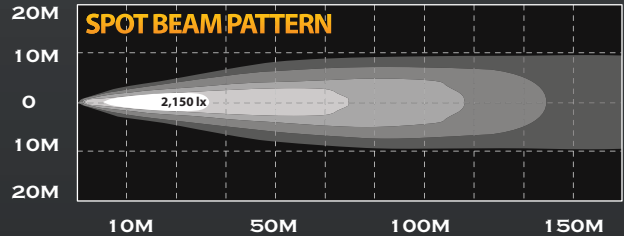

KC HiLITES

GRAVITY LED DAYLIGHTER

6" GRAVITY LED DAYLIGHTER 20 Watt

FEATURES

- Two Models Available:
 - **SAE/ECE CERTIFIED STREET LEGAL** Gravity LED Driving Beam – #652-#653: Each Light Rated at: 20-Watt; 2,104 Lumens; 1,310 LUX @ 10 Meters; 131,000 Candela
 - Gravity LED Spot Beam – #650-#651: Each Light Rated at: 20-Watt; 2,452 Lumens; 2,150 LUX @ 10 Meters; 215,000 Candela
- Patented Gravity Reflective Diode (GRD) technology yields more controlled and farther reaching light beams
- Available in both Black Powder Coated or Stainless Steel housing
- LED Color Temperature: 5,000K
- 9V to 32V, EMI DO 160E Compliant
- Hard Coated Polycarbonate Lens
- IP 68 Rated, fully self contained and sealed LED reflector housing
- Comes with 2 "KC Daylighter" light guards
- Package comes complete with pre-terminated, weather-proof, sealed 2-pin Deutsch connector wiring harness and 30 Amp illuminated switch with switch panel.

PHOTOMETRICS

PERFORMANCE

DIMENSIONS

KC 6" Gravity LED Daylighter

Pair Pack Part No.	Single Light Part No.	Model / Description	Beam Pattern	Beam Distance (m)	Watts	Volts	Lumens	Width	Height	Depth
650	1650	6" Gravity/Stainless Steel	Spot	927	20	9 - 32	2,452	6.22"	8.42"	5.38"
651	1651	6" Gravity/Blk Powder	Spot	927	20	9 - 32	2,452	6.22"	8.42"	5.38"
652	1652	6" Gravity/Stainless Steel	Driving	724	20	9 - 32	2,104	6.22"	8.42"	5.38"
653	1653	6" Gravity/Blk Powder	Driving	724	20	9 - 32	2,104	6.22"	8.42"	5.38"