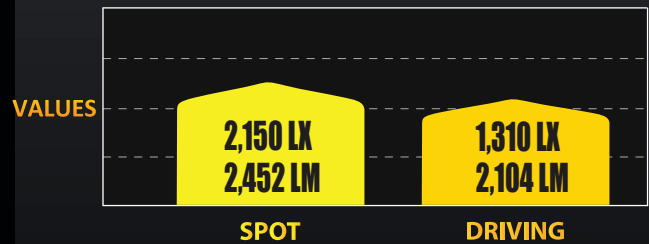

KC HiLITES

GRAVITY LED DAYLIGHTER

6" GRAVITY LED DAYLIGHTER 20 Watt

FEATURES

- Two Models Available:
 - **SAE/ECE CERTIFIED STREET LEGAL** Gravity LED Driving Beam – #652-#653: Each Light Rated at: 20-Watt; 2,104 Lumens; 1,310 LUX @ 10 Meters; 131,000 Candela
 - Gravity LED Spot Beam – #650-#651: Each Light Rated at: 20-Watt; 2,452 Lumens; 2,150 LUX @ 10 Meters; 215,000 Candela
- Patented Gravity Reflective Diode (GRD) technology yields more controlled and farther reaching light beams
- Available in both Black Powder Coated or Stainless Steel housing
- LED Color Temperature: 5,000K
- 9V to 32V, EMI DO 160E Compliant
- Hard Coated Polycarbonate Lens
- IP 68 Rated, fully self contained and sealed LED reflector housing
- Comes with 2 "KC Daylighter" light guards
- Package comes complete with pre-terminated, weather-proof, sealed 2-pin Deutsch connector wiring harness and 30 Amp illuminated switch with switch panel.

PHOTOMETRICS

PERFORMANCE

DIMENSIONS

KC 6" Gravity LED Daylighter

Pair Pack Part No.	Single Light Part No.	Model / Description	Beam Pattern	Beam Distance (m)	Watts	Volts	Lumens	Width	Height	Depth
650	1650	6" Gravity/Stainless Steel	Spot	927	20	9 - 32	2,452	6.22"	8.42"	5.38"
651	1651	6" Gravity/Blk Powder	Spot	927	20	9 - 32	2,452	6.22"	8.42"	5.38"
652	1652	6" Gravity/Stainless Steel	Driving	724	20	9 - 32	2,104	6.22"	8.42"	5.38"
653	1653	6" Gravity/Blk Powder	Driving	724	20	9 - 32	2,104	6.22"	8.42"	5.38"