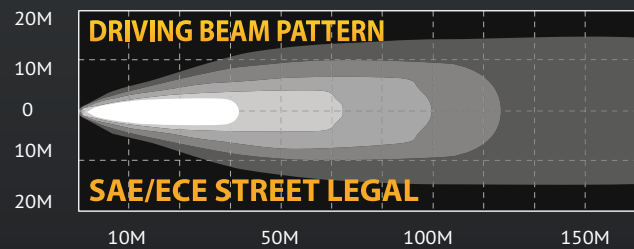

KC HiLITES

6" GRAVITY LED Inserts

6" GRAVITY LED Inserts 20 Watt

FEATURES

Two Models Available:

- **SAE/ECE CERTIFIED STREET LEGAL** Gravity LED Driving Beam Insert – #42054:
Each Light Rated at: 20-Watt; 2,104 Lumens; 1,310 LUX @ 10 Meters; 131,000 Candela
- Gravity LED Spot Beam Insert – #42134:
Each Light Rated at: 20-Watt; 2,104 Lumens; 2,150 LUX @ 10 Meters; 215,000 Candela
- KC's Gravity Reflective Diode Technology for a More Controlled and Far Reaching Beam Pattern
- Cree XM-L2 T6 LEDs
- 5,000K Color Temperature
- IP68 Rated Sealed Aluminum Housings
- Fits all 6" Halogen KC Daylighter® and Pro-Sport Housings
- Operates on 9 to 32 Volts
- Protected Against EMI Interference

PHOTOMETRICS

PERFORMANCE

DIMENSIONS

KC 6" Gravity LED Inserts

Pair Pack	Single Light									
Part #	Part #	Model / Description	Beam Pattern	Watts	Volts	Lumens	Width	Height	Depth	
42054	42053	6" Gravity LED Insert	Driving - Clear	20	9 - 32	2,104	5.66"	5.66"	3.32"	
42134	42133	6" Gravity LED Insert	Spot - Clear	20	9 - 32	2,104	5.66"	5.66"	3.32"	