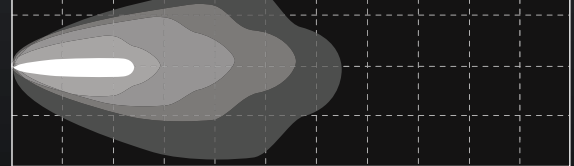

WIDE-40 BEAM PATTERN