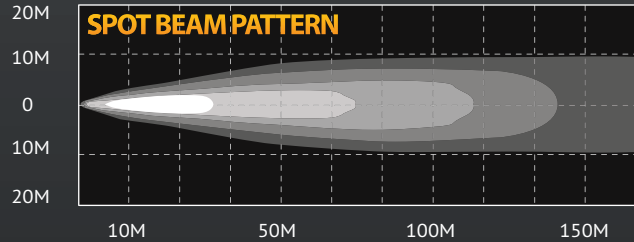

KC HiLITES

6" GRAVITY LED Inserts

6" GRAVITY LED Inserts 20 Watt

FEATURES

Two Models Available:

- **SAE/ECE CERTIFIED STREET LEGAL** Gravity LED Driving Beam Insert – #42054:
Each Light Rated at: 20-Watt; 2,104 Lumens; 1,310 LUX @ 10 Meters; 131,000 Candela
- Gravity LED Spot Beam Insert – #42134:
Each Light Rated at: 20-Watt; 2,104 Lumens; 2,150 LUX @ 10 Meters; 215,000 Candela
- KC's Gravity Reflective Diode Technology for a More Controlled and Far Reaching Beam Pattern
- Cree XM-L2 T6 LEDs
- 5,000K Color Temperature
- IP68 Rated Sealed Aluminum Housings
- Fits all 6" Halogen KC Daylighter® and Pro-Sport Housings
- Operates on 9 to 32 Volts
- Protected Against EMI Interference

PHOTOMETRICS

PERFORMANCE

DIMENSIONS

KC 6" Gravity LED Inserts

Pair Pack	Single Light									
Part #	Part #	Model / Description	Beam Pattern	Watts	Volts	Lumens	Width	Height	Depth	
42054	42053	6" Gravity LED Insert	Driving - Clear	20	9 - 32	2,104	5.66"	5.66"	3.32"	
42134	42133	6" Gravity LED Insert	Spot - Clear	20	9 - 32	2,104	5.66"	5.66"	3.32"	