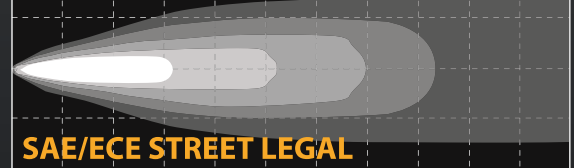

KC HiLITES

6" GRAVITY LED Inserts

6" GRAVITY LED Inserts 20 Watt

FEATURES

Two Models Available:

- **SAE/ECE CERTIFIED STREET LEGAL** Gravity LED Driving Beam Insert – #42054:
Each Light Rated at: 20-Watt; 2,104 Lumens; 1,310 LUX @ 10 Meters; 131,000 Candela
- Gravity LED Spot Beam Insert – #42134:
Each Light Rated at: 20-Watt; 2,104 Lumens; 2,150 LUX @ 10 Meters; 215,000 Candela
- KC's Gravity Reflective Diode Technology for a More Controlled and Far Reaching Beam Pattern
- Cree XM-L2 T6 LEDs
- 5,000K Color Temperature
- IP68 Rated Sealed Aluminum Housings
- Fits all 6" Halogen KC Daylighter® and Pro-Sport Housings
- Operates on 9 to 32 Volts
- Protected Against EMI Interference

KC HiLITES

GRAVITY® LED G6 Optical Inserts

GRAVITY® LED G6 Optical Inserts

**20
Watt**

FEATURES

Three Models Available:

- **SAE J581 & ECE-R112 CERTIFIED STREET LEGAL**
Gravity® LED G6 Optical Insert Driving Beam– #42054:
Each Light Rated at: 20-Watt; 2,300 Lumens;
1,310 LUX @ 10 Meters; 131,000 Candela; Beam
Distance - 724M
- Gravity® LED G6 Spot Beam Insert – #42134:
Each Light Rated at: 20-Watt; 2,300 Lumens;
2,150 LUX @ 10 Meters; 215,000 Candela; Beam
Distance - 927M
- Gravity® LED G6 Wide-40 Beam Insert – #42056:
Each Light Rated at: 20-Watt; 2,300 Lumens;
390 LUX @ 10 Meters; 39,000 Candela; Beam
Distance - 395M
- Patented Gravity® Reflective Diode (GRD) technology
yields more controlled and farther reaching light beams
- 2 x Cree LEDs each light
- 5,000K Color Temperature
- IP 68 Rated, Fully self contained and sealed LED light
housing
- Fits all 6" Halogen KC Daylighter® and Pro-Sport
Housings
- Protected Against EMI Interference
- Backed by our 23 - Year Warranty

PHOTOMETRICS

Total beam distance with 0.25 LUX - 927m

SPOT BEAM PATTERN

100M 300M 500M 700M

Total beam distance with 0.25 LUX - 724m

DRIVING BEAM PATTERN

150M 300M 450M 600M

Total beam distance with 0.25 LUX - 395m