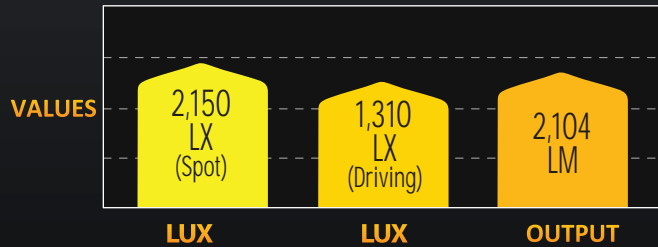

PERFORMANCE