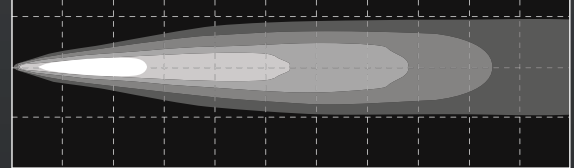

SPOT BEAM PATTERN