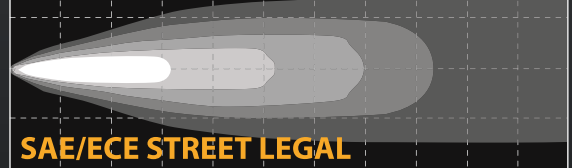

KC HiLITES

6" GRAVITY LED Inserts

6" GRAVITY LED Inserts 20 Watt

FEATURES

Two Models Available:

- **SAE/ECE CERTIFIED STREET LEGAL** Gravity LED Driving Beam Insert – #42054:
Each Light Rated at: 20-Watt; 2,104 Lumens; 1,310 LUX @ 10 Meters; 131,000 Candela
- Gravity LED Spot Beam Insert – #42134:
Each Light Rated at: 20-Watt; 2,104 Lumens; 2,150 LUX @ 10 Meters; 215,000 Candela
- KC's Gravity Reflective Diode Technology for a More Controlled and Far Reaching Beam Pattern
- Cree XM-L2 T6 LEDs
- 5,000K Color Temperature
- IP68 Rated Sealed Aluminum Housings
- Fits all 6" Halogen KC Daylighter® and Pro-Sport Housings
- Operates on 9 to 32 Volts
- Protected Against EMI Interference

KC HiLITES

GRAVITY® LED G6 Optical Inserts

GRAVITY® LED G6 Optical Inserts

**20
Watt**

FEATURES

Three Models Available:

- **SAE J581 & ECE-R112 CERTIFIED STREET LEGAL**
Gravity® LED G6 Optical Insert Driving Beam– #42054:
Each Light Rated at: 20-Watt; 2,300 Lumens;
1,310 LUX @ 10 Meters; 131,000 Candela; Beam
Distance - 724M
- Gravity® LED G6 Spot Beam Insert – #42134:
Each Light Rated at: 20-Watt; 2,300 Lumens;
2,150 LUX @ 10 Meters; 215,000 Candela; Beam
Distance - 927M
- Gravity® LED G6 Wide-40 Beam Insert – #42056:
Each Light Rated at: 20-Watt; 2,300 Lumens;
390 LUX @ 10 Meters; 39,000 Candela; Beam
Distance - 395M
- Patented Gravity® Reflective Diode (GRD) technology
yields more controlled and farther reaching light beams
- 2 x Cree LEDs each light
- 5,000K Color Temperature
- IP 68 Rated, Fully self contained and sealed LED light
housing
- Fits all 6" Halogen KC Daylighter® and Pro-Sport
Housings
- Protected Against EMI Interference
- Backed by our 23 - Year Warranty

PHOTOMETRICS

Total beam distance with 0.25 LUX - 927m

SPOT BEAM PATTERN

100M 300M 500M 700M

Total beam distance with 0.25 LUX - 724m

DRIVING BEAM PATTERN

150M 300M 450M 600M

Total beam distance with 0.25 LUX - 395m