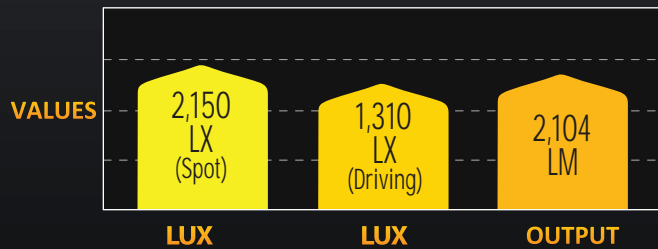

PERFORMANCE