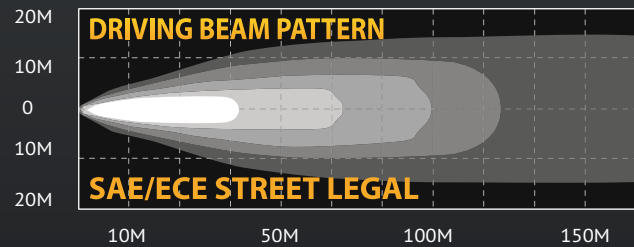

KC HiLITES

6" GRAVITY LED Inserts

6" GRAVITY LED Inserts 20 Watt

FEATURES

Two Models Available:

- **SAE/ECE CERTIFIED STREET LEGAL** Gravity LED Driving Beam Insert – #42054:
Each Light Rated at: 20-Watt; 2,104 Lumens; 1,310 LUX @ 10 Meters; 131,000 Candela
- Gravity LED Spot Beam Insert – #42134:
Each Light Rated at: 20-Watt; 2,104 Lumens; 2,150 LUX @ 10 Meters; 215,000 Candela
- KC's Gravity Reflective Diode Technology for a More Controlled and Far Reaching Beam Pattern
- Cree XM-L2 T6 LEDs
- 5,000K Color Temperature
- IP68 Rated Sealed Aluminum Housings
- Fits all 6" Halogen KC Daylighter® and Pro-Sport Housings
- Operates on 9 to 32 Volts
- Protected Against EMI Interference

PHOTOMETRICS

PERFORMANCE

DIMENSIONS

KC 6" Gravity LED Inserts

Pair Pack	Single Light									
Part #	Part #	Model / Description	Beam Pattern	Watts	Volts	Lumens	Width	Height	Depth	
42054	42053	6" Gravity LED Insert	Driving - Clear	20	9 - 32	2,104	5.66"	5.66"	3.32"	
42134	42133	6" Gravity LED Insert	Spot - Clear	20	9 - 32	2,104	5.66"	5.66"	3.32"	