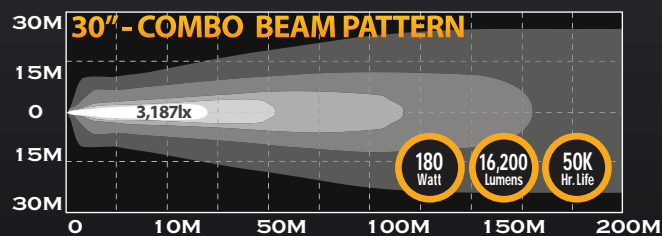

KC HiLITES

C-SERIES LED Light Bars

C10 - Part # 334

PHOTOMETRICS

C-SERIES LIGHT BARS

upto **300 Watt**

FEATURES

- CREE 3W XBD LEDs
- Combo Beam Pattern: 12° Spot & 30° Spread
- 6000K Color Temperature
- 50,000 Hour LED Life
- IP67 Rated Extruded Aluminum Housings with Die-Cast Mounting Brackets
- End Caps with GORE® Membranes for Extreme Resistance to Moisture and Dust
- On-Board Thermal Management
- Operates on 9 to 32 Volts
- Includes Wiring Harness with Waterproof Connectors
- For Off-Road Use Only

DIMENSIONS

KC C-SERIES LIGHT BARS 10"-50"

Part No.	Model/Description	Beam Pattern	No. of LEDs	Watts	Volts	Lumens	Dimensions				
							A	B	C	D	E
334	C10 - 10" CLEAR LED Light Bar	Combo Spot / Spread	20	60	9-32	5,400	3.40"	3.09"	12.88"	11.38"	4.72"
335	C20 - 20" CLEAR LED Light Bar	Combo Spot / Spread	40	120	9-32	10,800	3.40"	3.09"	22.88"	21.38"	4.72"
336	C30 - 30" CLEAR LED Light Bar	Combo Spot / Spread	60	180	9-32	16,200	3.40"	3.09"	32.88"	31.38"	4.72"
337	C40 - 40" CLEAR LED Light Bar	Combo Spot / Spread	80	240	9-32	21,600	3.40"	3.09"	42.88"	41.38"	4.72"
338	C50 - 50" CLEAR LED Light Bar	Combo Spot / Spread	100	300	9-32	27,000	3.40"	3.09"	52.88"	51.38"	4.72"