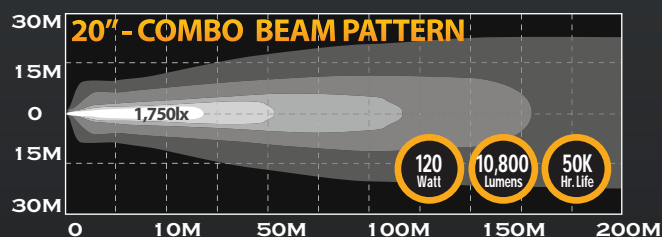

KC HiLITES

C-SERIES LED Light Bars

C10 - Part # 334

PHOTOMETRICS

C-SERIES LIGHT BARS

upto **300 Watt**

FEATURES

- CREE 3W XBD LEDs
- Combo Beam Pattern: 12° Spot & 30° Spread
- 6000K Color Temperature
- 50,000 Hour LED Life
- IP67 Rated Extruded Aluminum Housings with Die-Cast Mounting Brackets
- End Caps with GORE® Membranes for Extreme Resistance to Moisture and Dust
- On-Board Thermal Management
- Operates on 9 to 32 Volts
- Includes Wiring Harness with Waterproof Connectors
- For Off-Road Use Only

DIMENSIONS

KC C-SERIES LIGHT BARS 10"-50"

Part No.	Model/Description	Beam Pattern	No. of LEDs	Watts	Volts	Lumens	Dimensions				
							A	B	C	D	E
334	C10 - 10" CLEAR LED Light Bar	Combo Spot / Spread	20	60	9-32	5,400	3.40"	3.09"	12.88"	11.38"	4.72"
335	C20 - 20" CLEAR LED Light Bar	Combo Spot / Spread	40	120	9-32	10,800	3.40"	3.09"	22.88"	21.38"	4.72"
336	C30 - 30" CLEAR LED Light Bar	Combo Spot / Spread	60	180	9-32	16,200	3.40"	3.09"	32.88"	31.38"	4.72"
337	C40 - 40" CLEAR LED Light Bar	Combo Spot / Spread	80	240	9-32	21,600	3.40"	3.09"	42.88"	41.38"	4.72"
338	C50 - 50" CLEAR LED Light Bar	Combo Spot / Spread	100	300	9-32	27,000	3.40"	3.09"	52.88"	51.38"	4.72"