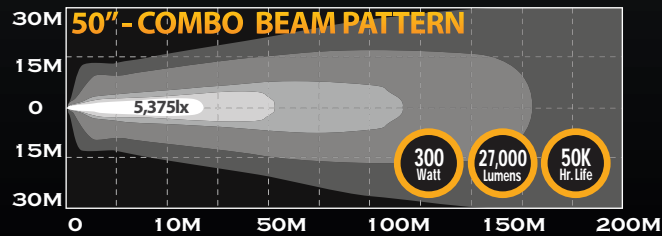

KC HiLITES

C-SERIES LED Light Bars

C10 - Part # 334

PHOTOMETRICS

C-SERIES LIGHT BARS

upto **300 Watt**

FEATURES

- CREE 3W XBD LEDs
- Combo Beam Pattern: 12° Spot & 30° Spread
- 6000K Color Temperature
- 50,000 Hour LED Life
- IP67 Rated Extruded Aluminum Housings with Die-Cast Mounting Brackets
- End Caps with GORE® Membranes for Extreme Resistance to Moisture and Dust
- On-Board Thermal Management
- Operates on 9 to 32 Volts
- Includes Wiring Harness with Waterproof Connectors
- For Off-Road Use Only

DIMENSIONS

KC C-SERIES LIGHT BARS 10"-50"

Part No.	Model/Description	Beam Pattern	No. of LEDs	Watts	Volts	Lumens	Dimensions				
							A	B	C	D	E
334	C10 - 10" CLEAR LED Light Bar	Combo Spot / Spread	20	60	9-32	5,400	3.40"	3.09"	12.88"	11.38"	4.72"
335	C20 - 20" CLEAR LED Light Bar	Combo Spot / Spread	40	120	9-32	10,800	3.40"	3.09"	22.88"	21.38"	4.72"
336	C30 - 30" CLEAR LED Light Bar	Combo Spot / Spread	60	180	9-32	16,200	3.40"	3.09"	32.88"	31.38"	4.72"
337	C40 - 40" CLEAR LED Light Bar	Combo Spot / Spread	80	240	9-32	21,600	3.40"	3.09"	42.88"	41.38"	4.72"
338	C50 - 50" CLEAR LED Light Bar	Combo Spot / Spread	100	300	9-32	27,000	3.40"	3.09"	52.88"	51.38"	4.72"