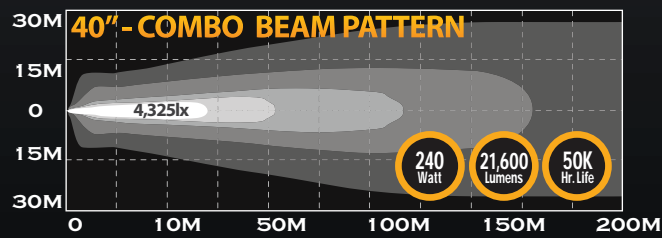

KC HiLITES

C-SERIES LED Light Bars

C10 - Part # 334

PHOTOMETRICS

C-SERIES LIGHT BARS

upto **300 Watt**

FEATURES

- CREE 3W XBD LEDs
- Combo Beam Pattern: 12° Spot & 30° Spread
- 6000K Color Temperature
- 50,000 Hour LED Life
- IP67 Rated Extruded Aluminum Housings with Die-Cast Mounting Brackets
- End Caps with GORE® Membranes for Extreme Resistance to Moisture and Dust
- On-Board Thermal Management
- Operates on 9 to 32 Volts
- Includes Wiring Harness with Waterproof Connectors
- For Off-Road Use Only

DIMENSIONS

KC C-SERIES LIGHT BARS 10"-50"

Part No.	Model/Description	Beam Pattern	No. of LEDs	Watts	Volts	Lumens	Dimensions				
							A	B	C	D	E
334	C10 - 10" CLEAR LED Light Bar	Combo Spot / Spread	20	60	9-32	5,400	3.40"	3.09"	12.88"	11.38"	4.72"
335	C20 - 20" CLEAR LED Light Bar	Combo Spot / Spread	40	120	9-32	10,800	3.40"	3.09"	22.88"	21.38"	4.72"
336	C30 - 30" CLEAR LED Light Bar	Combo Spot / Spread	60	180	9-32	16,200	3.40"	3.09"	32.88"	31.38"	4.72"
337	C40 - 40" CLEAR LED Light Bar	Combo Spot / Spread	80	240	9-32	21,600	3.40"	3.09"	42.88"	41.38"	4.72"
338	C50 - 50" CLEAR LED Light Bar	Combo Spot / Spread	100	300	9-32	27,000	3.40"	3.09"	52.88"	51.38"	4.72"