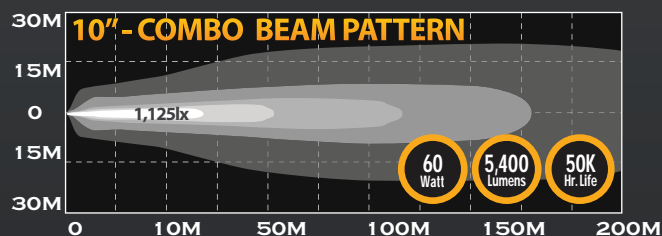

KC HiLITES

C-SERIES LED Light Bars

C10 - Part # 334

PHOTOMETRICS

C-SERIES LIGHT BARS

upto **300 Watt**

FEATURES

- CREE 3W XBD LEDs
- Combo Beam Pattern: 12° Spot & 30° Spread
- 6000K Color Temperature
- 50,000 Hour LED Life
- IP67 Rated Extruded Aluminum Housings with Die-Cast Mounting Brackets
- End Caps with GORE® Membranes for Extreme Resistance to Moisture and Dust
- On-Board Thermal Management
- Operates on 9 to 32 Volts
- Includes Wiring Harness with Waterproof Connectors
- For Off-Road Use Only

DIMENSIONS

KC C-SERIES LIGHT BARS 10"-50"

Part No.	Model/Description	Beam Pattern	No. of LEDs	Watts	Volts	Lumens	Dimensions				
							A	B	C	D	E
334	C10 - 10" CLEAR LED Light Bar	Combo Spot / Spread	20	60	9-32	5,400	3.40"	3.09"	12.88"	11.38"	4.72"
335	C20 - 20" CLEAR LED Light Bar	Combo Spot / Spread	40	120	9-32	10,800	3.40"	3.09"	22.88"	21.38"	4.72"
336	C30 - 30" CLEAR LED Light Bar	Combo Spot / Spread	60	180	9-32	16,200	3.40"	3.09"	32.88"	31.38"	4.72"
337	C40 - 40" CLEAR LED Light Bar	Combo Spot / Spread	80	240	9-32	21,600	3.40"	3.09"	42.88"	41.38"	4.72"
338	C50 - 50" CLEAR LED Light Bar	Combo Spot / Spread	100	300	9-32	27,000	3.40"	3.09"	52.88"	51.38"	4.72"