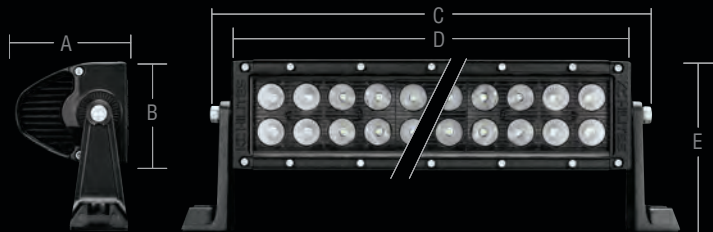

KC HiLITES

C-SERIES LED Light Bars

C10 - Part # 334

PHOTOMETRICS

C-SERIES LIGHT BARS

upto **300 Watt**

FEATURES

- CREE 3W XBD LEDs
- Combo Beam Pattern: 12° Spot & 30° Spread
- 6000K Color Temperature
- 50,000 Hour LED Life
- IP67 Rated Extruded Aluminum Housings with Die-Cast Mounting Brackets
- End Caps with GORE® Membranes for Extreme Resistance to Moisture and Dust
- On-Board Thermal Management
- Operates on 9 to 32 Volts
- Includes Wiring Harness with Waterproof Connectors
- For Off-Road Use Only

DIMENSIONS

KC C-SERIES LIGHT BARS 10"-50"

Part No.	Model/Description	Beam Pattern	No. of LEDs	Watts	Volts	Lumens	Dimensions				
							A	B	C	D	E
334	C10 - 10" CLEAR LED Light Bar	Combo Spot / Spread	20	60	9-32	5,400	3.40"	3.09"	12.88"	11.38"	4.72"
335	C20 - 20" CLEAR LED Light Bar	Combo Spot / Spread	40	120	9-32	10,800	3.40"	3.09"	22.88"	21.38"	4.72"
336	C30 - 30" CLEAR LED Light Bar	Combo Spot / Spread	60	180	9-32	16,200	3.40"	3.09"	32.88"	31.38"	4.72"
337	C40 - 40" CLEAR LED Light Bar	Combo Spot / Spread	80	240	9-32	21,600	3.40"	3.09"	42.88"	41.38"	4.72"
338	C50 - 50" CLEAR LED Light Bar	Combo Spot / Spread	100	300	9-32	27,000	3.40"	3.09"	52.88"	51.38"	4.72"