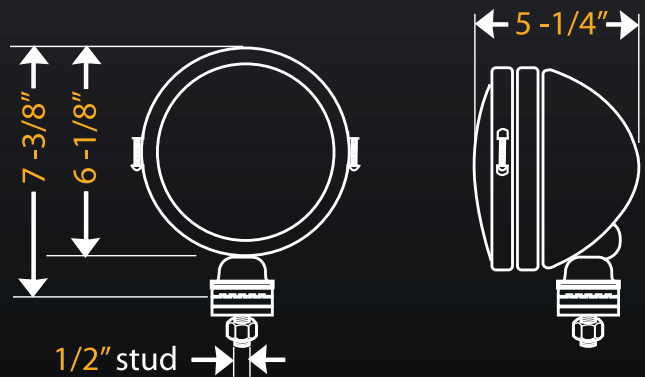

KC HiLITES

DAYLIGHTER[®] 100-WATT SPOT

DAYLIGHTER[®] SPOT 100 Watt

FEATURES

- 100-Watt Halogen Bulb
- 200,000 Candlepower
- 6" Diameter Steel Shock Mounted Housing
- Polished Stainless Steel, Chrome or Black Painted Finish
- Computer Designed Parabolic Reflector
- Optical Quality Glass Lens
- Pair Packs Include Pre-Terminated Relay Wiring Harness with Waterproof Connectors & Protective Light Covers
- For Off-Road Use Only

PHOTOMETRICS

PERFORMANCE

DIMENSIONS

#238 Spot

#239 Spot

KC DAYLIGHTER SPOT BEAM

Pair Pack		Single Light	Beam						
Part #	Part #	Beam Type/Color	Finish	Wattage/Type	Candlepower	Width	Height	Depth	
237	1237	Spot - Clear	Chrome	100	200,000	6.125"	7.375"	5.25"	
238	1238	Spot - Clear	Black	100	200,000	6.125"	7.375"	5.25"	
239	1239	Spot - Clear	Stainless	100	200,000	6.125"	7.375"	5.25"	