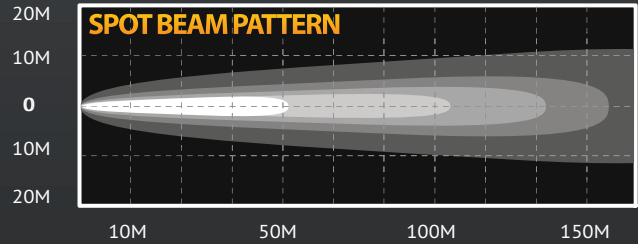

KC HiLITES

DAYLIGHTER[®] 100-WATT SPOT

DAYLIGHTER[®] SPOT 100 Watt

FEATURES

- 100-Watt Halogen Bulb
- 200,000 Candlepower
- 6" Diameter Steel Shock Mounted Housing
- Polished Stainless Steel, Chrome or Black Painted Finish
- Computer Designed Parabolic Reflector
- Optical Quality Glass Lens
- Pair Packs Include Pre-Terminated Relay Wiring Harness with Waterproof Connectors & Protective Light Covers
- For Off-Road Use Only

PHOTOMETRICS

PERFORMANCE

DIMENSIONS

#238 Spot

#239 Spot

KC DAYLIGHTER SPOT BEAM

Pair Pack		Single Light	Beam						
Part #	Part #	Beam Type/Color	Finish	Wattage/Type	Candlepower	Width	Height	Depth	
237	1237	Spot - Clear	Chrome	100	200,000	6.125"	7.375"	5.25"	
238	1238	Spot - Clear	Black	100	200,000	6.125"	7.375"	5.25"	
239	1239	Spot - Clear	Stainless	100	200,000	6.125"	7.375"	5.25"	