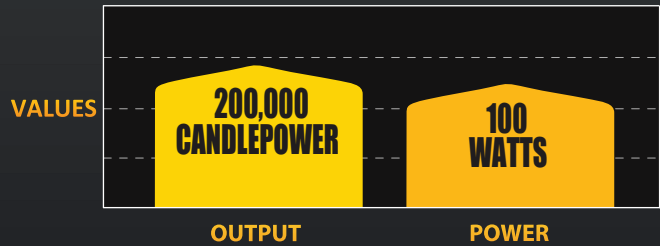

KC HiLITES

DAYLIGHTER[®] 100-WATT SPOT

DAYLIGHTER[®] SPOT 100 Watt

FEATURES

- 100-Watt Halogen Bulb
- 200,000 Candlepower
- 6" Diameter Steel Shock Mounted Housing
- Polished Stainless Steel, Chrome or Black Painted Finish
- Computer Designed Parabolic Reflector
- Optical Quality Glass Lens
- Pair Packs Include Pre-Terminated Relay Wiring Harness with Waterproof Connectors & Protective Light Covers
- For Off-Road Use Only

PHOTOMETRICS

PERFORMANCE

DIMENSIONS

#238 Spot

#239 Spot

KC DAYLIGHTER SPOT BEAM

Pair Pack		Single Light	Beam						
Part #	Part #	Beam Type/Color	Finish	Wattage/Type	Candlepower	Width	Height	Depth	
237	1237	Spot - Clear	Chrome	100	200,000	6.125"	7.375"	5.25"	
238	1238	Spot - Clear	Black	100	200,000	6.125"	7.375"	5.25"	
239	1239	Spot - Clear	Stainless	100	200,000	6.125"	7.375"	5.25"	