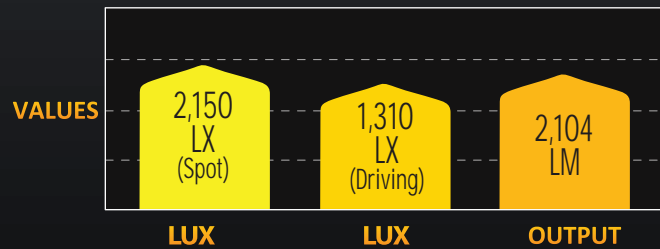

KC HiLITES

6" GRAVITY LED Inserts

6" GRAVITY LED Inserts

20 Watt

FEATURES

Two Models Available:

- **SAE/ECE CERTIFIED STREET LEGAL** Gravity LED Driving Beam Insert – #42054:
Each Light Rated at: 20-Watt; 2,104 Lumens; 1,310 LUX @ 10 Meters; 131,000 Candela
- Gravity LED Spot Beam Insert – #42134:
Each Light Rated at: 20-Watt; 2,104 Lumens; 2,150 LUX @ 10 Meters; 215,000 Candela
- KC's Gravity Reflective Diode Technology for a More Controlled and Far Reaching Beam Pattern
- Cree XM-L2 T6 LEDs
- 5,000K Color Temperature
- IP68 Rated Sealed Aluminum Housings
- Fits all 6" Halogen KC Daylighter® and Pro-Sport Housings
- Operates on 9 to 32 Volts
- Protected Against EMI Interference

PHOTOMETRICS

PERFORMANCE

DIMENSIONS

KC 6" Gravity LED Inserts

Pair Pack	Single Light									
Part #	Part #	Model / Description	Beam Pattern	Watts	Volts	Lumens	Width	Height	Depth	
42054	42053	6" Gravity LED Insert	Driving - Clear	20	9 - 32	2,104	5.66"	5.66"	3.32"	
42134	42133	6" Gravity LED Insert	Spot - Clear	20	9 - 32	2,104	5.66"	5.66"	3.32"	