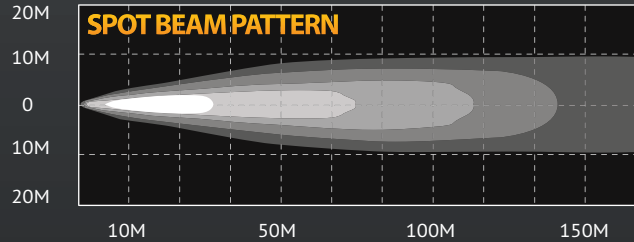

KC HiLITES

6" GRAVITY LED Inserts

6" GRAVITY LED Inserts

20 Watt

FEATURES

Two Models Available:

- **SAE/ECE CERTIFIED STREET LEGAL** Gravity LED Driving Beam Insert – #42054:
Each Light Rated at: 20-Watt; 2,104 Lumens; 1,310 LUX @ 10 Meters; 131,000 Candela
- Gravity LED Spot Beam Insert – #42134:
Each Light Rated at: 20-Watt; 2,104 Lumens; 2,150 LUX @ 10 Meters; 215,000 Candela
- KC's Gravity Reflective Diode Technology for a More Controlled and Far Reaching Beam Pattern
- Cree XM-L2 T6 LEDs
- 5,000K Color Temperature
- IP68 Rated Sealed Aluminum Housings
- Fits all 6" Halogen KC Daylighter® and Pro-Sport Housings
- Operates on 9 to 32 Volts
- Protected Against EMI Interference

PHOTOMETRICS

PERFORMANCE

DIMENSIONS

KC 6" Gravity LED Inserts

Pair Pack	Single Light									
Part #	Part #	Model / Description	Beam Pattern	Watts	Volts	Lumens	Width	Height	Depth	
42054	42053	6" Gravity LED Insert	Driving - Clear	20	9 - 32	2,104	5.66"	5.66"	3.32"	
42134	42133	6" Gravity LED Insert	Spot - Clear	20	9 - 32	2,104	5.66"	5.66"	3.32"	