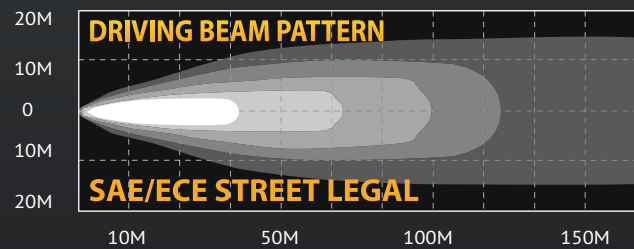

KC HiLITES

6" GRAVITY LED Inserts

6" GRAVITY LED Inserts

20 Watt

FEATURES

Two Models Available:

- **SAE/ECE CERTIFIED STREET LEGAL** Gravity LED Driving Beam Insert – #42054:
Each Light Rated at: 20-Watt; 2,104 Lumens; 1,310 LUX @ 10 Meters; 131,000 Candela
- Gravity LED Spot Beam Insert – #42134:
Each Light Rated at: 20-Watt; 2,104 Lumens; 2,150 LUX @ 10 Meters; 215,000 Candela
- KC's Gravity Reflective Diode Technology for a More Controlled and Far Reaching Beam Pattern
- Cree XM-L2 T6 LEDs
- 5,000K Color Temperature
- IP68 Rated Sealed Aluminum Housings
- Fits all 6" Halogen KC Daylighter® and Pro-Sport Housings
- Operates on 9 to 32 Volts
- Protected Against EMI Interference

PHOTOMETRICS

PERFORMANCE

DIMENSIONS

KC 6" Gravity LED Inserts

Pair Pack	Single Light									
Part #	Part #	Model / Description	Beam Pattern	Watts	Volts	Lumens	Width	Height	Depth	
42054	42053	6" Gravity LED Insert	Driving - Clear	20	9 - 32	2,104	5.66"	5.66"	3.32"	
42134	42133	6" Gravity LED Insert	Spot - Clear	20	9 - 32	2,104	5.66"	5.66"	3.32"	