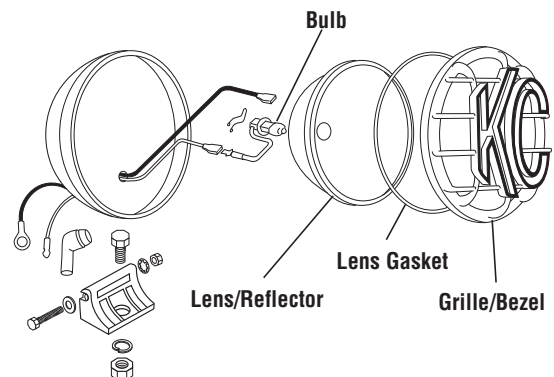

KC HiLiTES

KC APOLLO PRO 100 Watt Fog Lights

Document #121912152 12/12

Photometrics:

Features

- KC Apollo Series lights feature an super tuff black Polymax housing with an integrated stone guard.
- 6-inch dia. Polymax housing is made in the U.S.A.
 - Flat, space efficient profile allows them to be mounted in areas where tight clearances may be a concern
 - Precision polished reflector with optical quality glass lens & 100 watt halogen bulb
 - Two axis mount provides easy & accurate aiming

Also available in Spot Beam or Driving light patterns

Pair Packs Include:

- Two Apollo Pro Series Fog lights with integrated stone guards
- Pre-terminated relay wiring harness
- Illustrated installation instructions

Dimensions:

Apollo Pro Fog PAR 46 - 6-inch Round Housings

Pair Pack Part #	Single Light Part #	Beam Type/Color	Finish	Watts	Beam Candlepower	Lens/Reflector Assembly	Bulb	Grille/Bezel	Lens Gasket
152	1152	Fog - Clear	Black Polymax	100	40,000	4206	2767	7216	3077B