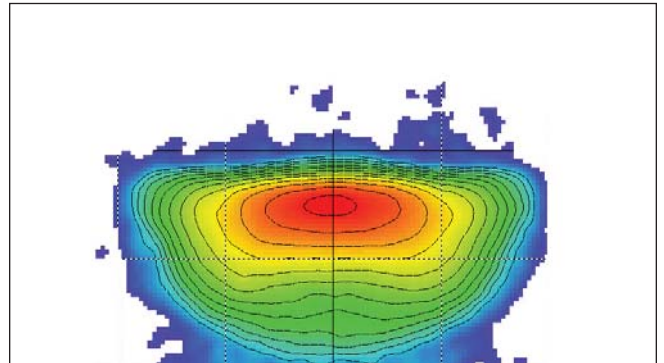

KC HiLiTES

KC APOLLO PRO 100 Watt Fog Lights

Document #121912152 12/12

Photometrics:

Features

- KC Apollo Series lights feature an super tuff black Polymax housing with an integrated stone guard.
- 6-inch dia. Polymax housing is made in the U.S.A.
 - Flat, space efficient profile allows them to be mounted in areas where tight clearances may be a concern
 - Precision polished reflector with optical quality glass lens & 100 watt halogen bulb
 - Two axis mount provides easy & accurate aiming