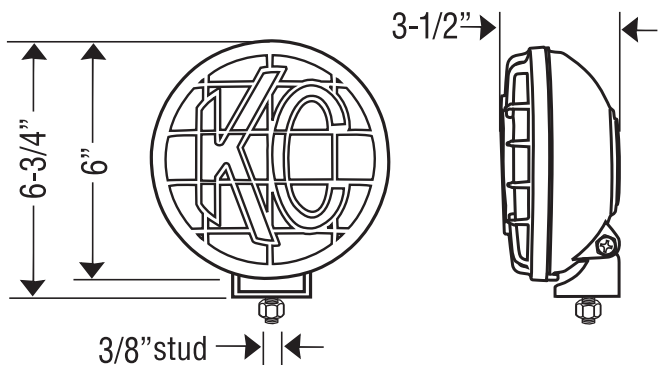

KC HiLiTES

KC APOLLO PRO 100 Watt Fog Lights

Document #121912152 12/12

Photometrics:

Features

- KC Apollo Series lights feature an super tuff black Polymax housing with an integrated stone guard.
- 6-inch dia. Polymax housing is made in the U.S.A.
 - Flat, space efficient profile allows them to be mounted in areas where tight clearances may be a concern
 - Precision polished reflector with optical quality glass lens & 100 watt halogen bulb
 - Two axis mount provides easy & accurate aiming

Also available in Spot Beam or Driving light patterns

Pair Packs Include:

- Two Apollo Pro Series Fog lights with integrated stone guards
- Pre-terminated relay wiring harness
- Illustrated installation instructions

Dimensions:

Apollo Pro Fog PAR 46 - 6-inch Round Housings

Pair Pack Part #	Single Light Part #	Beam Type/Color	Finish	Watts	Beam Candlepower	Lens/Reflector Assembly	Bulb	Grille/Bezel	Lens Gasket
152	1152	Fog - Clear	Black Polymax	100	40,000	4206	2767	7216	3077B