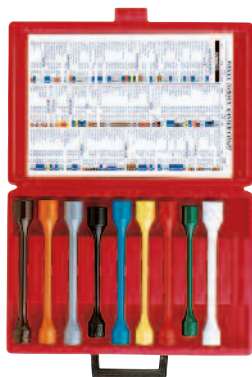

Model	EDP No.	Weight
30174	30174	4.4 lbs (2.0 kg)

Six Piece Starter Kit

Set contains:

- 30181** - Brown (A) 100 ft/lbs.
- 30183** - Gray (C) 100 ft/lbs.
- 30184** - Black (D) 60 ft/lbs.
- 30185** - Blue (E) 80 ft/lbs.
- 30186** - Yellow (F) 65 ft/lbs.
- 30189** - White (I) 120 ft/lbs.

Set contains:

- 30220** - Aqua (Q) 140 ft/lbs
- 30223** - Gray (C) 100 ft/lbs
- 30225** - Blue (E) 80 ft/lbs
- 30226** - Yellow (F) 65 ft/lbs
- 30229** - White (I) 120 ft/lbs

Model	EDP No.	Weight
30235	30235	4 lbs (1.8 kg)

Nine Piece Kit

Set contains:

- 30181** - Brown (A) 100 ft/lbs.
- 30182** - Orange (B) 80 ft/lbs.
- 30183** - Gray (C) 100 ft/lbs.
- 30184** - Black (D) 60 ft/lbs.
- 30185** - Blue (E) 80 ft/lbs.
- 30186** - Yellow (F) 65 ft/lbs.
- 30187** - Red (G) 80 ft/lbs.
- 30188** - Dark Green (H) 45 ft/lbs.
- 30189** - White (I) 120 ft/lbs.

Model	EDP No.	Weight
30179	30179	8.4 lbs (3.8 kg)

Ten Piece Kit

Set contains:

- 30181** - Brown (A) 100 ft/lbs.
- 30182** - Orange (B) 80 ft/lbs.
- 30183** - Gray (C) 100 ft/lbs.
- 30184** - Black (D) 60 ft/lbs.
- 30185** - Blue (E) 80 ft/lbs.
- 30186** - Yellow (F) 65 ft/lbs.
- 30187** - Red (G) 80 ft/lbs.
- 30188** - Dark Green (H) 45 ft/lbs.
- 30189** - White (I) 120 ft/lbs.
- 30200** - Aqua (Q) 140 ft/lbs.