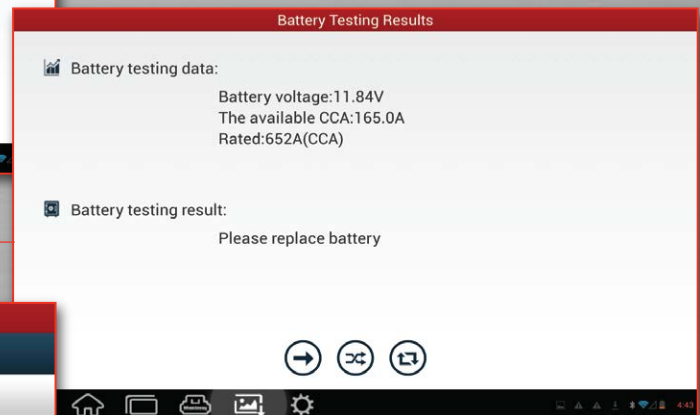

Standard Test Selection Menu