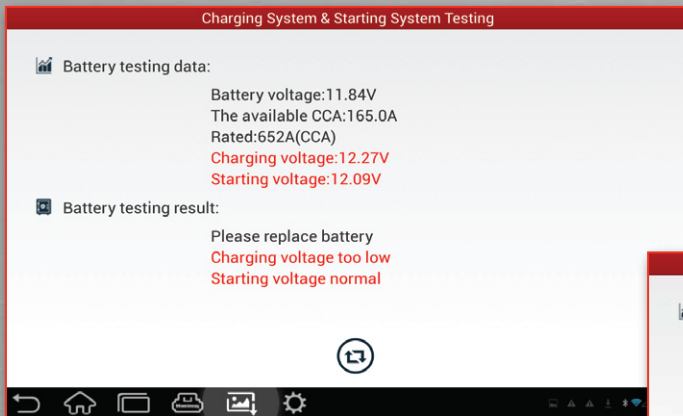

The Batterybox is easy-to-use, compact and portable, and with the PAD II, you can view test results in full color, along with test data & report printing capabilities.

Inside The Vehicle Charging & Starting System Test Data And Results: Failing Results