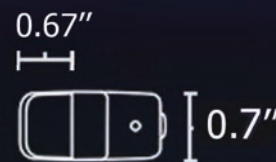

LEARN MORE ABOUT FOG LIGHTS ON OUR WEBSITE.