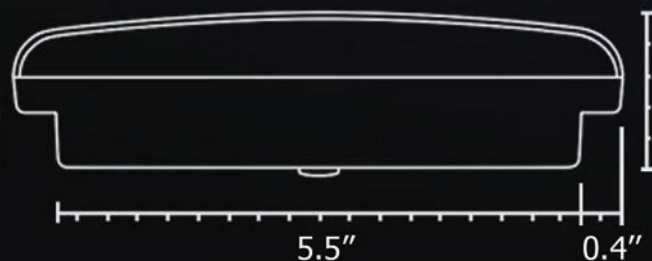

LEARN MORE ABOUT FOG LIGHTS ON OUR WEBSITE.