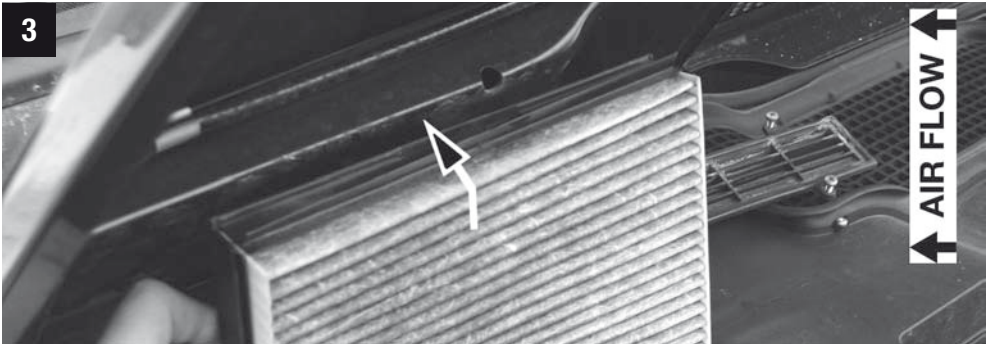

4x

PH2

CU/CUK 2545, CU/CUK/FP 26 010
Mercedes Benz G-Klasse (W461/W463)

**MANN
FILTER**

But with such complexity, it's inevitable that parts will fail and that's where we can help, by supplying you with the quality replacement A/C and heating parts you need to stay comfy.