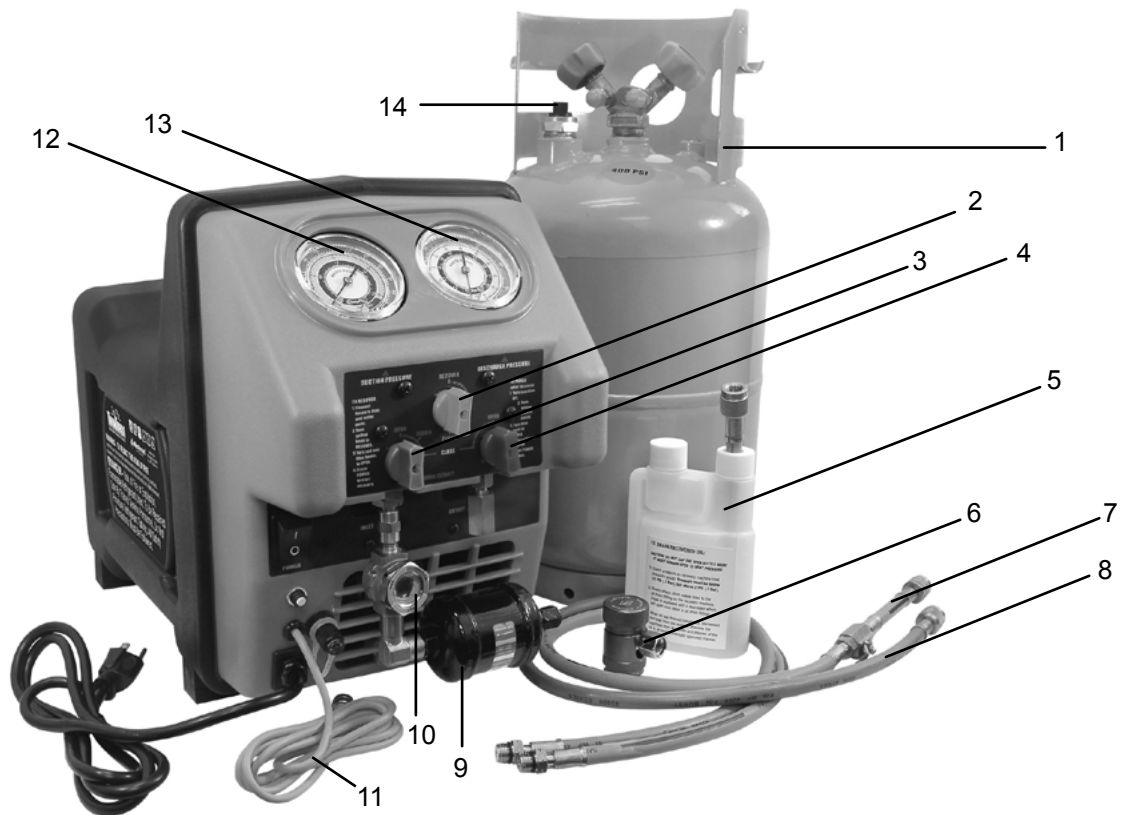

Mastercool[®]
"World Class Quality"

**TWIN TURBO
 SPARK FREE TWIN TURBO
 REFRIGERANT RECOVERY MACHINE**

**REPAIRABLE PARTS BREAKDOWN
 (69360-YF)**

REF. #	DESCRIPTION	PART #
1.	30 LB DOT TANK WITH FLOAT SWITCH AND LEFT HAND THREAD FITTINGS	62011-LH
2.	YELLOW KNOB	69000-010-YKN
3.	BLUE KNOB	69000-010-BKN
4.	RED KNOB	69000-010-RKN
5.	BOTTLE	92708-69100
6.	LOW SIDE R1234YF COUPLER	83934
7.	60" YELLOW HOSE	83602-YF
8.	60" BLUE HOSE	83721-YF
9.	FILTER DRIER	69500-DR
10.	SIGHT GLASS	69100-104
11.	CABLE	6533-01-A
12.	LOW SIDE GAUGE	69000-L-R
13.	HIGH SIDE GAUGE	69000-H-R
14.	FLOAT SWITCH	6533-03