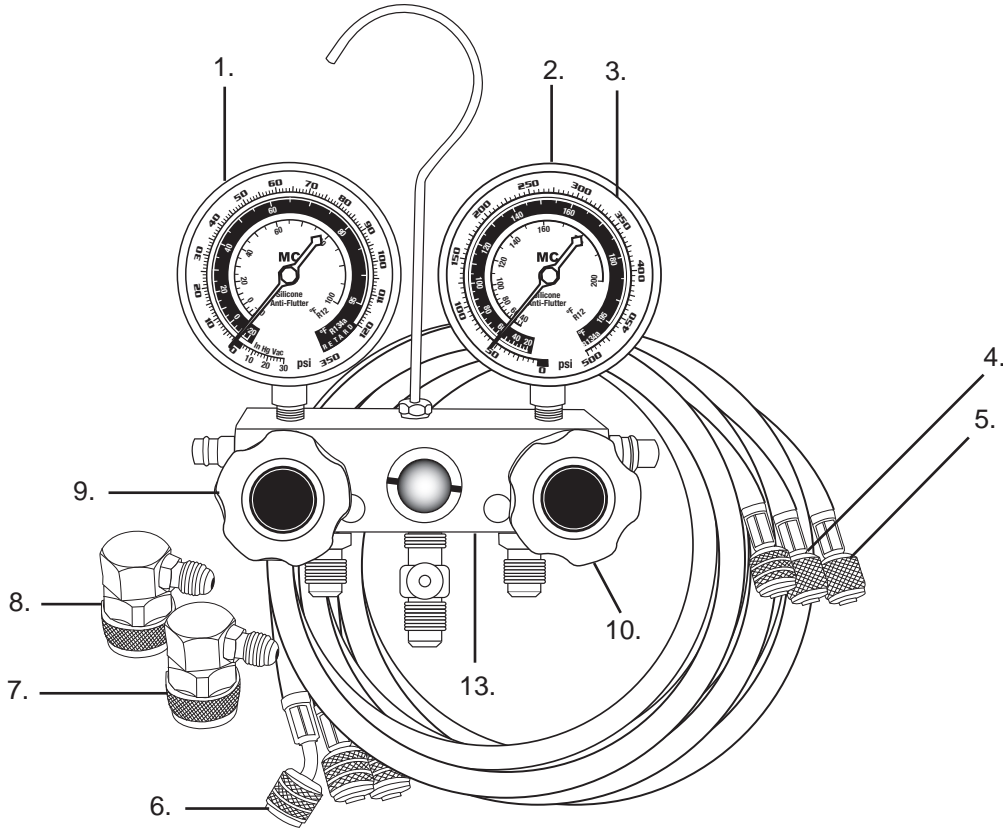

Mastercool[®] Inc.
"World Class Quality"

**AUTOMOTIVE R134a
 MANIFOLD GAUGE SET**

**REPAIRABLE PARTS BREAKDOWN
 (89660)**

REF. #	DESCRIPTION	PART #
1.	Low side gauge 2 1/2" (blue)	85350
2.	High side gauge 2 1/2" (red)	85500
3.	2 1/2" Lens (push in type)	85253-E
4.	Red Hose	89660-3
5.	Blue Hose	89660-1
6.	Yellow Hose	89660-2
7.	Economy High Side Coupler	66434-R
8.	Economy Low Side Coupler	66534-R
9.	Knob only, low side, blue	85211-R
10.	Knob only, high side only, red	85212-R
11.	O-ring for 66434-R (High Side)	60034
12.	O-ring for 66534-R (Low Side)	60134
13.	2-Way Aluminum Block	85102
14.	Plastic Box	58102-PB