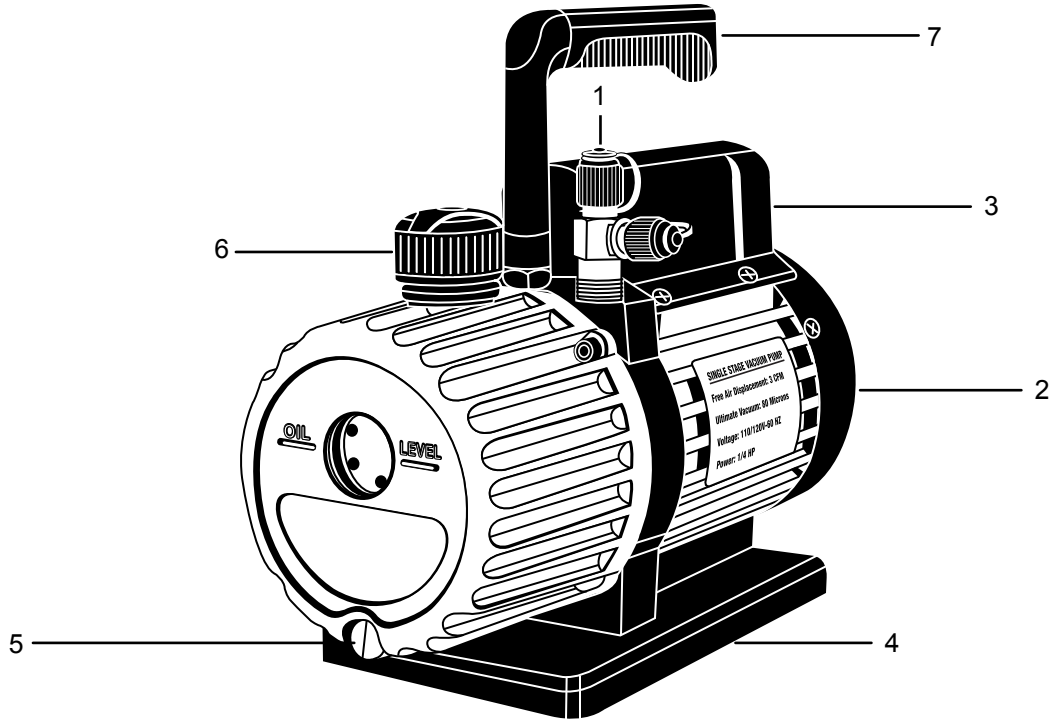

Mastercool[®] Inc.
"World Class Quality"

**3 CFM, SINGLE STAGE
VACUUM PUMP**

**REPAIRABLE PARTS BREAKDOWN
(90062-B)**

REF. #	DESCRIPTION	PART #
1.	T-FITTING	90052-31
2.	FAN COVER	90062-B-FC
3.	ON/OFF SWITCH	90062-B-SW
4.	BASE PLATE	90062-B-BP
5.	OIL DRAIN FITTING WITH O-RINGS	90062-B-28
6.	EXHAUST FITTING	90066-10-B
7.	HANDLE	90062-B-H