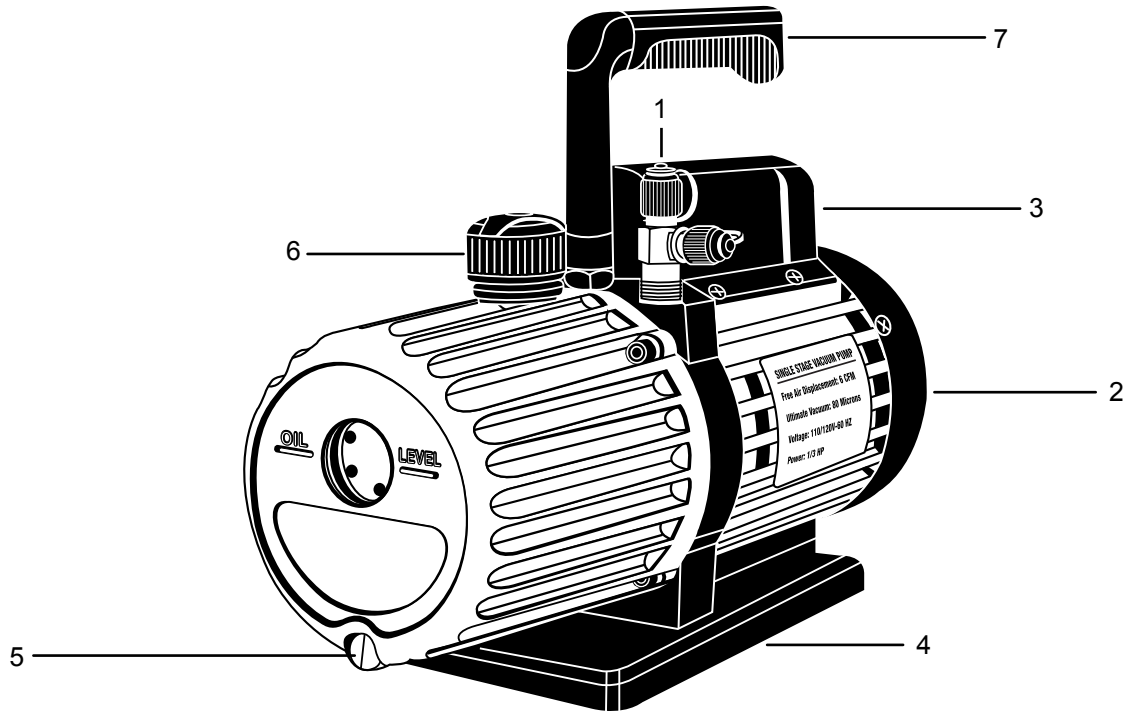

Mastercool[®] Inc.
"World Class Quality"

**6 CFM, SINGLE STAGE
VACUUM PUMP**

**REPAIRABLE PARTS BREAKDOWN
(90066-B)**

REF. #	DESCRIPTION	PART #
1.	T-FITTING	90052-31
2.	FAN COVER	90066-B-FC
3.	ON/OFF SWITCH	90066-B-SW
4.	BASE PLATE	90066-B-BP
5.	OIL DRAIN FITTING WITH O-RINGS	90062-B-28
6.	EXHAUST FITTING	90066-10-B
7.	HANDLE	90062-B-H