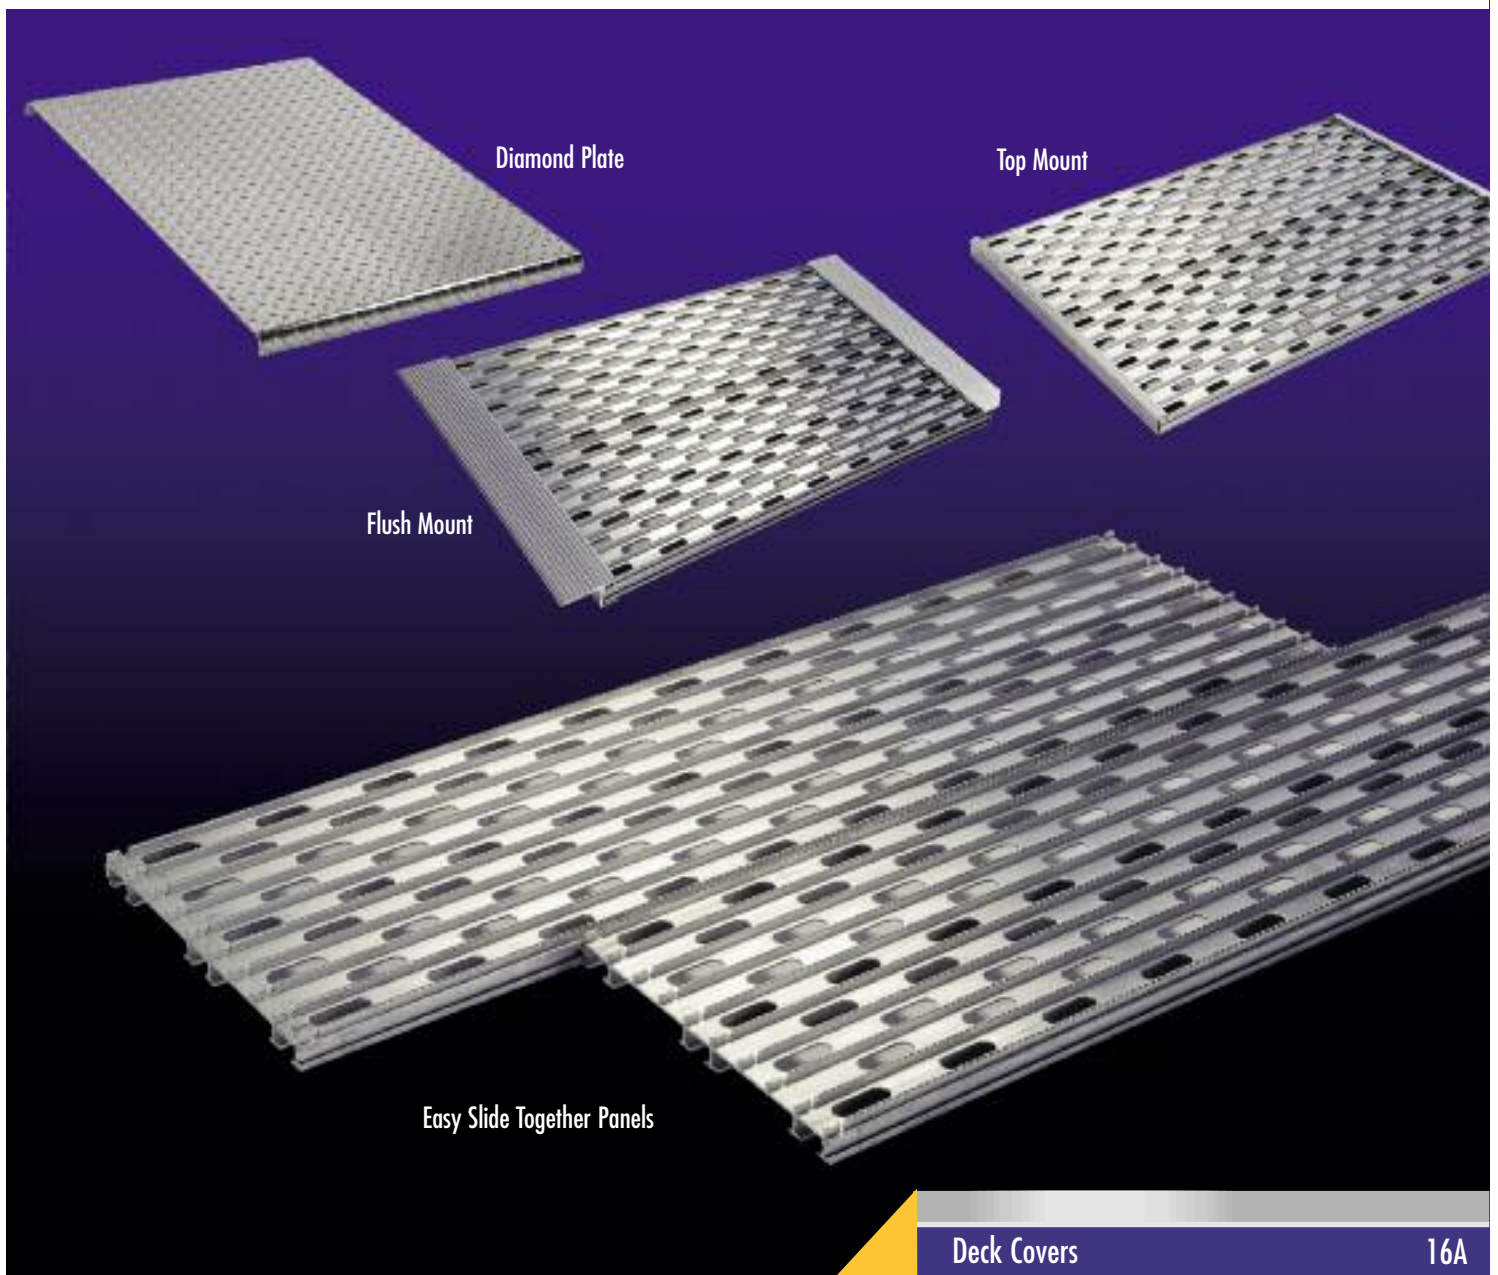

- ▲ "Dyna-Deck", modular deck cover available in top and flush mount.
- ▲ Easy slide together planks.
- ▲ Expandable to fit your needs.
- ▲ Self draining.
- ▲ Non-Skid ribbed deck surface.
- ▲ Easy to install, no drilling.
- ▲ Diamond plate available with or without stiffeners

ALUMINUM DECK COVERS

ALUMINUM DECK COVERS

ORDER INFORMATION

DYNA-DECK*

Order #	Description/Dimensions	Weight
TOP MOUNT		
432	18 1/2" Long x 33 1/4" Wide	12
433	28" Long x 33 1/4" Wide	17
434	37 1/2" Long x 33 1/4" Wide	23
435	46 3/4" Long x 33 1/4" Wide	28
436	56" Long x 33 1/4" Wide	34
437	65 1/4" Long x 33 1/4" Wide	40
438	74 1/2" Long x 33 1/4" Wide	46

FLUSH MOUNT

442	18 1/2" Long x 30 1/4" Wide	12
443	28" Long x 30 1/4" Wide	17
444	37 1/2" Long X 30 1/4" Wide	23
445	46 3/4" Long X 30 1/4" Wide	29
446	56" Long X 30 1/4" Wide	35
447	65 1/4" Long X 30 1/4" Wide	41
448	74 1/2" Long X 30 1/4" Wide	47

TOP MOUNT HARDWARE

"T-Bolt" Variable Anchor Points-Easy Assembly

Non-Skid Ribs

Slip Over Dress Cap

FLUSH MOUNT HARDWARE

Variable "T-Bolt" Mounting Kit

Slide On Mounting Cap

Ready To Mount

- ▲ Expandable
- ▲ Self Draining
- ▲ Mounting Kit Included
- ▲ Strong-Positive Mounting
- ▲ Low Installation Time
- ▲ Non-Skid
- ▲ Light Weight
- ▲ Attractive
- ▲ Variable Mounting Points
- ▲ Safe, meets D.O.T. Regulations for a walk area!

DIAMOND PLATE*

Order #	Description/Dimensions	Weight
WITH STIFFENERS		
156	24" Long x 34 1/2" Wide	17
157	36" Long x 34 1/2" Wide	20
166	48" Long x 34 1/2" Wide	31
158	60" Long x 34 1/2" Wide	35
159	72" Long x 34 1/2" Wide	48
167	96" Long x 34 1/2" Wide	59

WITHOUT STIFFENERS

164	48" Long x 34 1/2" Wide	28
165	96" Long x 34 1/2" Wide	59

*Mounting Kit included with all kits.

Must be installed to Merritt Specifications, with a Merritt mounting kit.

CAUTION Diamond Plate Deck covers are not to be used as walk areas. Injury may result.

NOTE Diamond Plate Deck covers may not meet D.O.T. regulations for walk areas. Check your local D.O.T. for clarification.

Models and/or Specifications Subject to Change Without Notice.

F.O.B. - Atlanta GA, Birmingham AL, Dallas TX, Henderson CO, Houston TX, Minneapolis MN, Nashville TN, Pittsburgh PA, Sacramento CA, Kansas City KS, Calgary, AB (Canada), Toronto, ON (Canada)