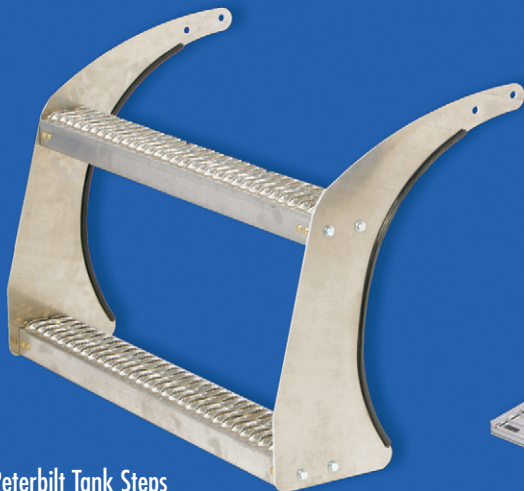

- ▲ **Frame Step**  
Strong extruded aluminum non-slip tread 12" and 24" models.
- ▲ **Pete Style Steps**, fits the Peterbilt 379 tanks (33.5" and 35.5" widths are standard for the 23" and 26" diameter tanks.)
- ▲ **Fairing Box**  
Designed to fit between side fairing panel & truck frame
- ▲ **Connection Box** – Polished finish or Diamond Plate Aluminum, with or without light holes
- ▲ **Cross frame mount** or can be mounted in the Merritt Dyna-Deck top mount, for a "custom" look.
- ▲ **The Connection Box** fits directly into the Dyna-Deck cover, if desired.

## ALUMINUM STORAGE BOXES & ACCESSORIES

Frame Steps

Fairing Box

© Peterbilt Tank Steps

Two Models with  
Light Holes

Connection Box

*Air and electric fittings not included*

### FAIRING BOX

- ▲ Designed to fit between side fairing panel & truck frame
- ▲ Unique mounting kit allows for easy installation without removing side fairings
- ▲ Extruded door frame with automotive door seal for a water resistant closure