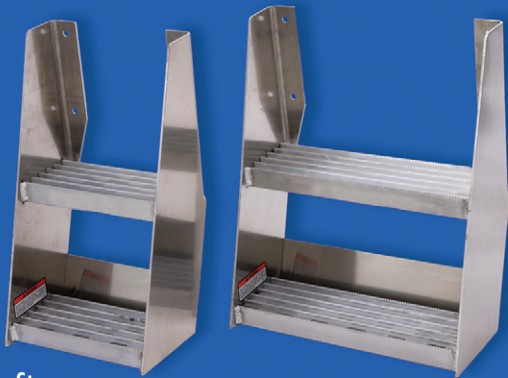

- ▲ **Frame Step**  
Strong extruded aluminum non-slip tread 12" and 24" models.
- ▲ **Pete Style Steps**, fits the Peterbilt 379 tanks (33.5" and 35.5" widths are standard for the 23" and 26" diameter tanks.)
- ▲ **Fairing Box**  
Designed to fit between side fairing panel & truck frame
- ▲ **Connection Box** – Polished finish or Diamond Plate Aluminum, with or without light holes
- ▲ **Cross frame mount** or can be mounted in the Merritt Dyna-Deck top mount, for a "custom" look.
- ▲ **The Connection Box** fits directly into the Dyna-Deck cover, if desired.

## ALUMINUM STORAGE BOXES & ACCESSORIES

Frame Steps

Fairing Box

© Peterbilt Tank Steps

Two Models with  
Light Holes

Connection Box

*Air and electric fittings not included*