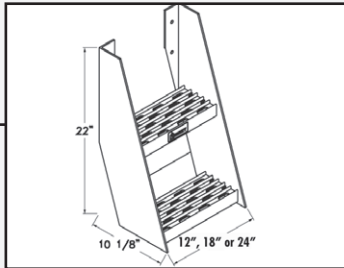

ALUMINUM STORAGE BOXES & ACCESSORIES

FRAME STEPS

Order #	Description/Dimensions	Weight
182	Frame Step 12" wide	9
362	Frame Step 18" wide	12
3000	Frame Step 24" wide	15

FRAME STEP

- ▲ Lower Step "foot stop - no shin bruises".
- ▲ Sturdy bolt on design - light but strong.
- ▲ Bright Aluminum throughout.