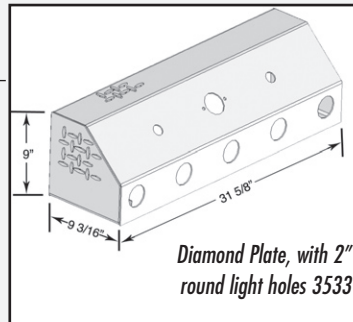

ALUMINUM STORAGE BOXES & ACCESSORIES

FRAME STEPS

Order #	Description/Dimensions	Weight
182	Frame Step 12" wide	9
362	Frame Step 18" wide	12
3000	Frame Step 24" wide	15

FRAME STEP

- ▲ Lower Step "foot stop - no shin bruises".
- ▲ Sturdy bolt on design - light but strong.
- ▲ Bright Aluminum throughout.

FAIRING BOX

Order #	Description/Dimensions H x D x L	Weight Lbs.
254	20" X 18" X 12"	32
255	20" X 18" X 18"	37
256	20" X 18" X 24"	43

FAIRING BOX

- ▲ Designed to fit between side fairing panel & truck frame
- ▲ Unique mounting kit allows for easy installation without removing side fairings
- ▲ Extruded door frame with automotive door seal for a water resistant closure

Mounting bolts not included

CONNECTION BOX

CROSS FRAME OR DYNA-DECK MOUNT

Order #	Description	Shipping Wt.
3529	Connection Box Polished Aluminum	18 lbs
3530	Connection Box Bright Tread	18 lbs
3531	Polished, with 5 (2") round light holes	18 lbs
3532	Polished, with 2 oval light holes	18 lbs
3533	Diamond plate, 5 (2") round light holes	18 lbs
3534	Diamond plate with 2 oval light holes	18 lbs

Includes Mounting Hardware / *Deck Cover Not Included *Add to 432, 433, 434 or 435 Deck Covers

PETERBILT® STYLE TANK STEP FOR PETE MODEL 379

Order #	Description	Shipping Wt.
3526	Tank Step 23" Radius x 33.5" Long	18 lbs
3527	Tank Step 26" Radius x 33.5" Long	18 lbs
3528	Tank Step 23" Radius x 35.5" Long	19 lbs
3520	Tank Step 26" Radius x 35.5" Long	19 lbs

* For Other Widths, Please provide Diameter and Step Width