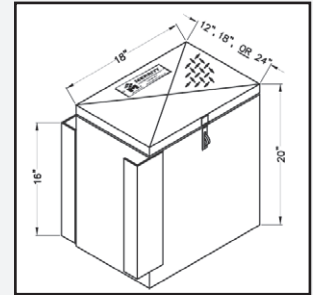

## FAIRING BOX

Order #	Description/Dimensions H x D x L	Weight Lbs.
254	20" X 18" X 12"	32
255	20" X 18" X 18"	37
256	20" X 18" X 24"	43

### FAIRING BOX

- ▲ Designed to fit between side fairing panel & truck frame
- ▲ Unique mounting kit allows for easy installation without removing side fairings
- ▲ Extruded door frame with automotive door seal for a water resistant closure