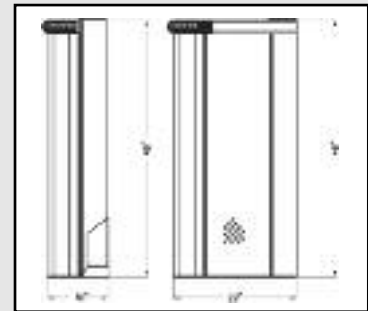

Order #	Description	Shipping Wt.
850	Tarp Bow Rack	6
851	96" Chain Hanger, Bar-Full Width	7
852	102" Chain Hanger, Bar-Full Width	8
853	60" Locking Chain Rack	14
854	Enclosure Shelf	5
128	Chain Rack without Locking Cover	5
147	Chain Rack with Locking Cover	7
142	Grab Handle, 25"	1
143	Load Light with Lexan Cover	1
144	Bracket, Load Light	1
840	Enclosure 96" Wide	93
940	Enclosure 102" Wide	98

Order #	Weight
840 96" Wide	93
940 102" Wide	98

Tarp Bow Rack

Order # 850
Weight 6

22" Bulkhead

#822850 91" x 22"
#922850 97" x 22"

10" Bulkhead

#810 92" x 10"
#910 98" x 10"

Models and/or Specifications Subject to Change Without Notice.