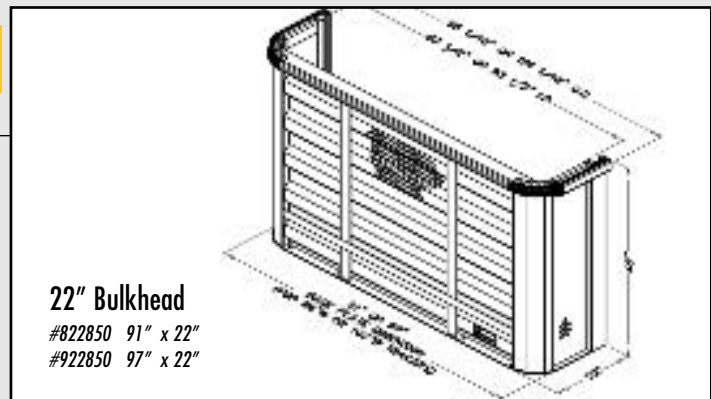

Order #	Description	Shipping Wt.
850	Tarp Bow Rack	6
851	96" Chain Hanger, Bar-Full Width	7
852	102" Chain Hanger, Bar-Full Width	8
853	60" Locking Chain Rack	14
854	Enclosure Shelf	5
128	Chain Rack without Locking Cover	5
147	Chain Rack with Locking Cover	7
142	Grab Handle, 25"	1
143	Load Light with Lexan Cover	1
144	Bracket, Load Light	1
840	Enclosure 96" Wide	93
940	Enclosure 102" Wide	98

Mounting Kits (not included)

860	10" Kit, Channel Frame	3
861	22" Kit, Channel Frame	2
862	10" Kit, "I" Beam Frame	4
863	22" Kit, "I" Beam Frame	3
864	Problem Solver Kit	25

Outside or Inside Mount
3 Door Enclosure
OD 10 1/2" - ID 8 7/8"

Order #	Weight
840 96" Wide	93
940 102" Wide	98

Tarp Bow Rack

Order # 850
Weight 6

22" Bulkhead

#822850 91" x 22"
#922850 97" x 22"

10" Bulkhead

#810 92" x 10"
#910 98" x 10"

Models and/or Specifications Subject to Change Without Notice.