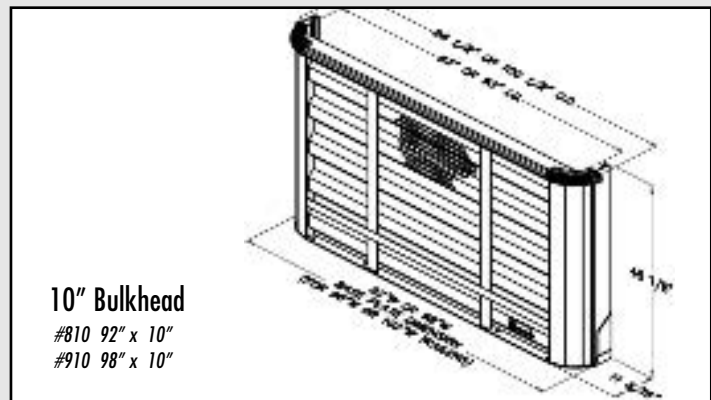

Order #	Weight
840 96" Wide	93
940 102" Wide	98

Tarp Bow Rack

Order # 850
Weight 6

22" Bulkhead

#822850 91" x 22"
#922850 97" x 22"

10" Bulkhead

#810 92" x 10"
#910 98" x 10"

Models and/or Specifications Subject to Change Without Notice.