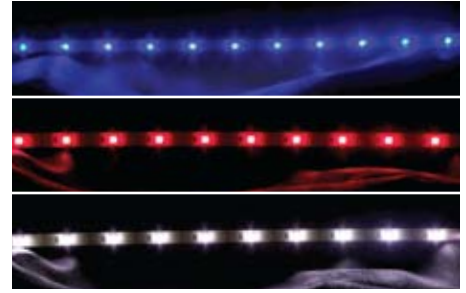

LED ACCESSORIES

LED Strips

- Use to Create Unique LED Lighting
- Mounts Easily with Double-Sided Tape

NOK9535	led "magic strip" - white 30.4 cm
NOK9539	led flexible bar - white 2pc x 10 cm
NOK9530	led strip white / white board (L)15.7" x (W)3.9" x (T)0.9"
NOK9531	led strip white / black board (L)15.7" x (W)3.9" x (T)0.9"