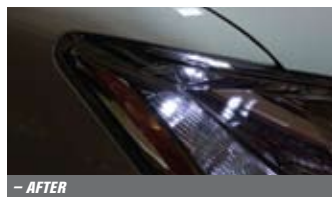

7-LED Unidirectional

NOK6642 194 (t10) white 6000k 1w
7-LED unidirectional (2pc)