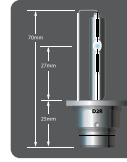

HID Replacement Bulbs

- Factory HID Headlight Bulb Replacement

NOK9905	D2S	clear	4100K
NOK9909	D2R	clear	4100K
NOK9915	D2R	white	6000K
NOK9917	D2R	blue	8000K
NOK9925	D2S	white	6000K
NOK9927	D2S	blue	8000K
NOK9935	D4R	white	6000K
NOK9945	D4S	white	6000K
NOK9965	D2S	yellow	3300K
NOK9969	D2R	yellow	3300K

Headlight Tune-up Kit

- 14 AWG Wire (Most Stock is 18)
- Not for Cars with Daytime Running Lights
- Not for Toyota Vehicles (Coming Soon)
- Professional Installation Recommended