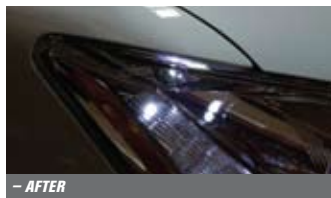

4-LED Unidirectional—Ideal for directional high output applications

NOK6656 194 (t10) white 6000k 1w
1-LED unidirectional hi-power 1-chip (2pc)