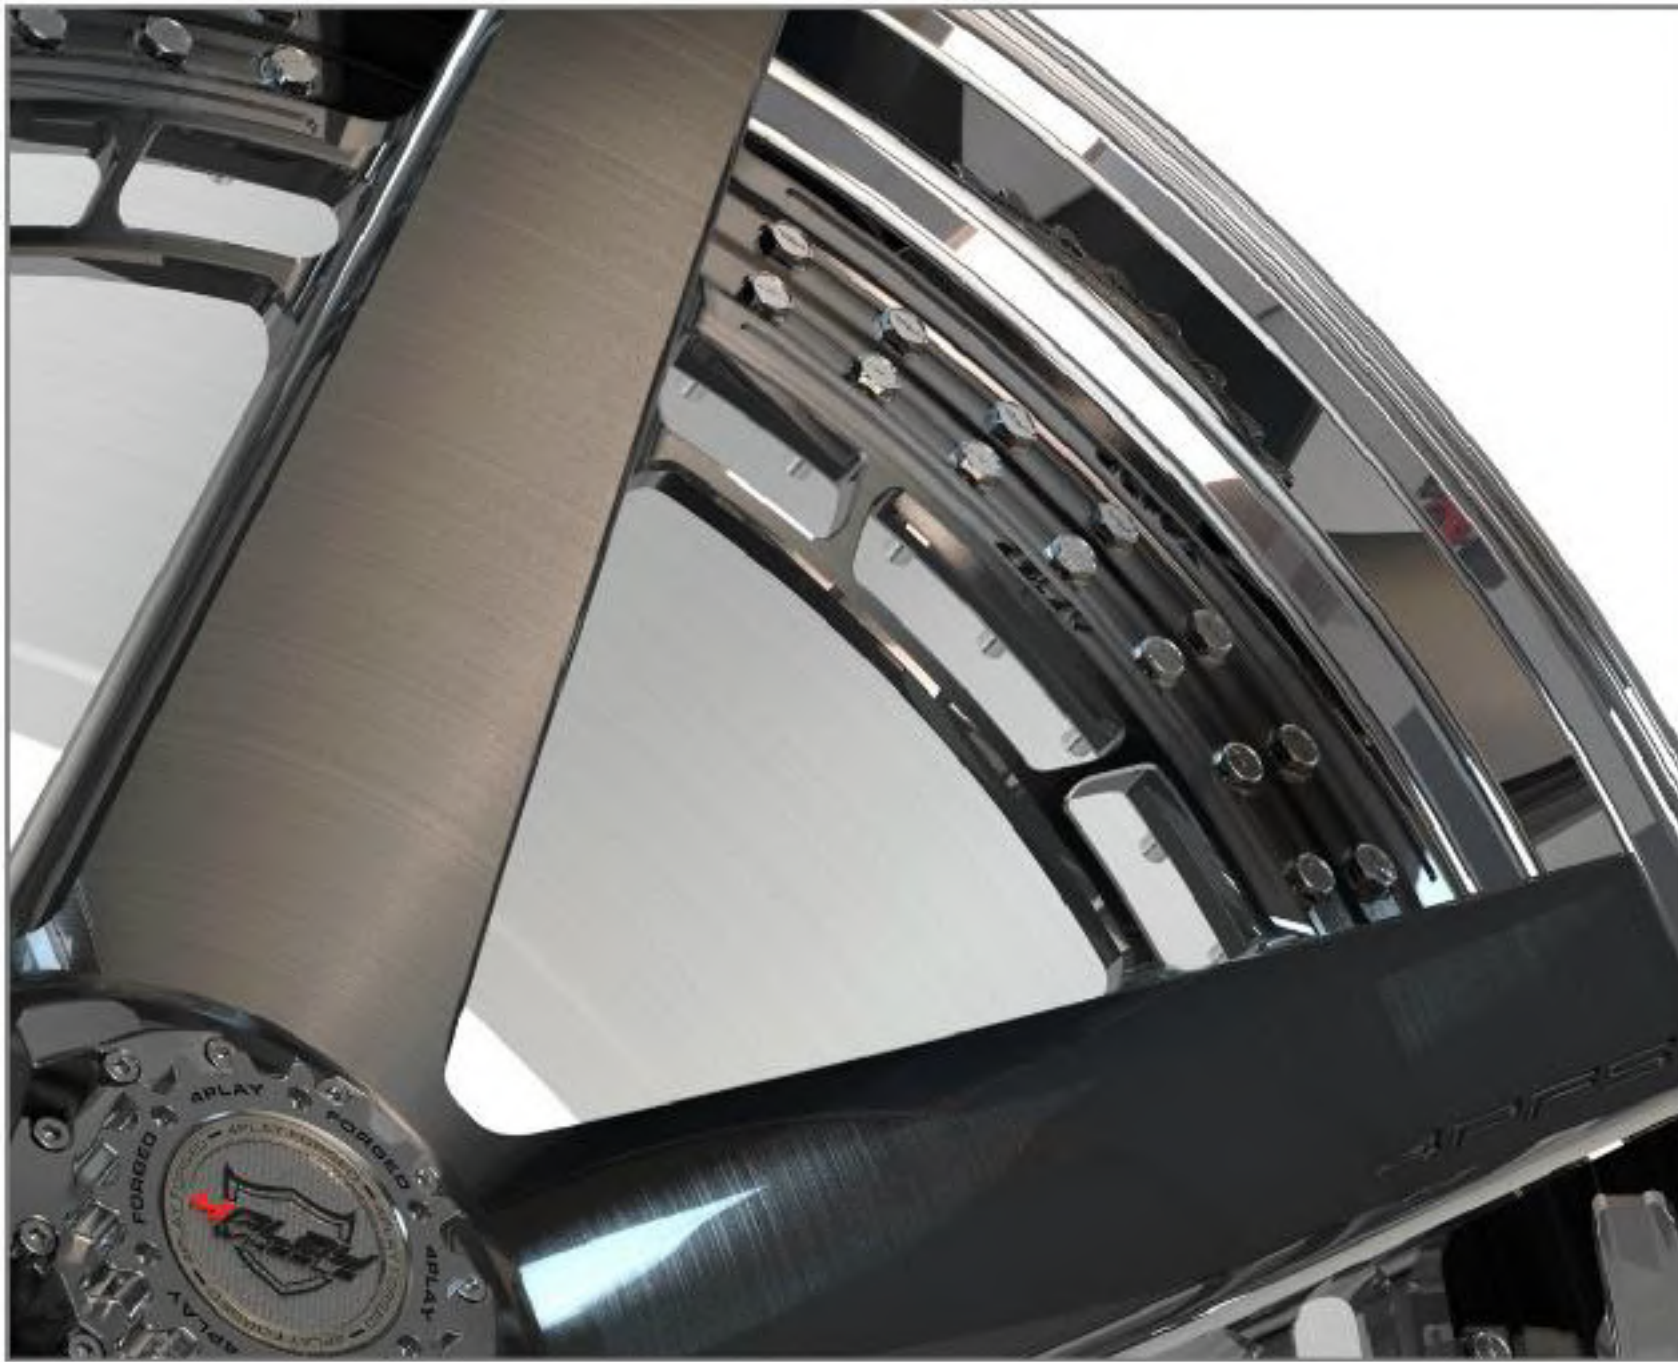

4PF5
BRUSHED GUNMETAL
POLISHED LIP