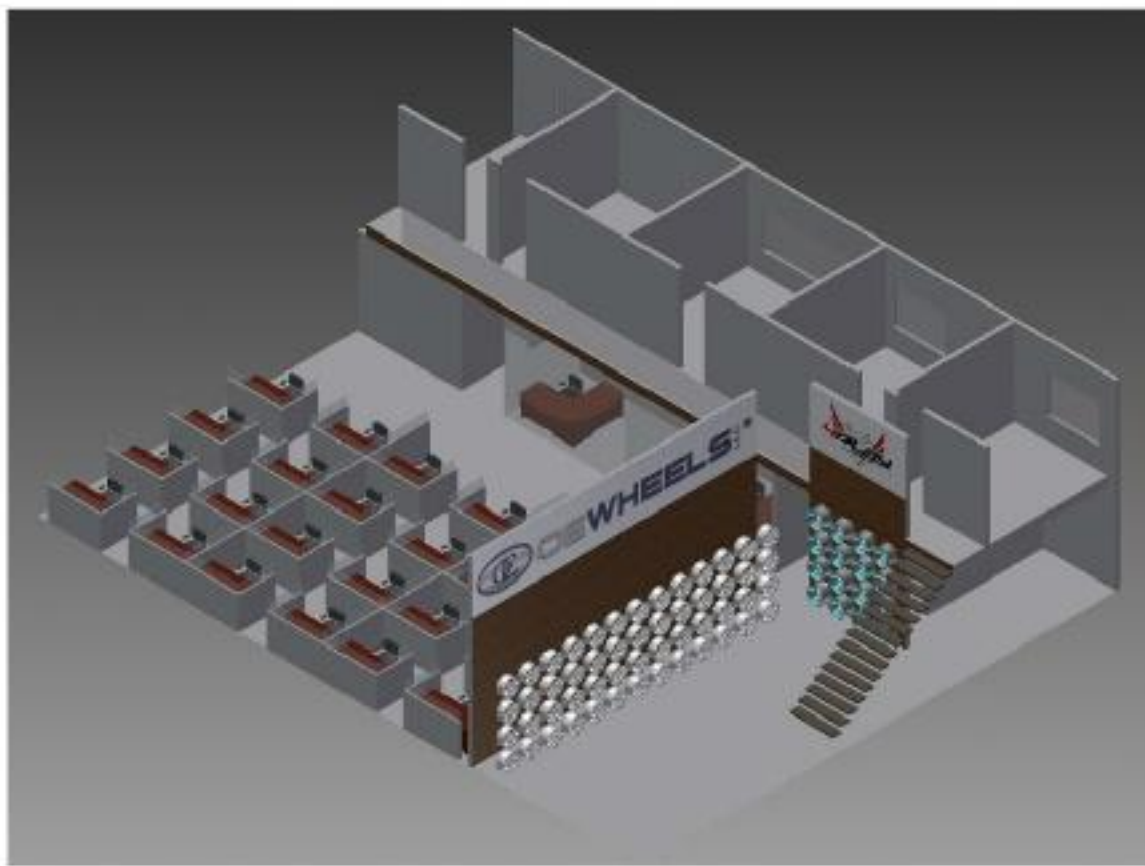

STATE OF THE ART HEADQUARTER FACILITY SCHEDULED FOR 2020 COMPLETION

Our facilities will soon encompass 108,000 square feet of warehouse to office space and hold an inventory base of over 75,000 wheels in stock and ready to ship. Our in-house sales and marketing teams go through great lengths to provide excellent technical support and superior customer service, which has helped us maintain our A+ Rating with the Better Business Bureau.