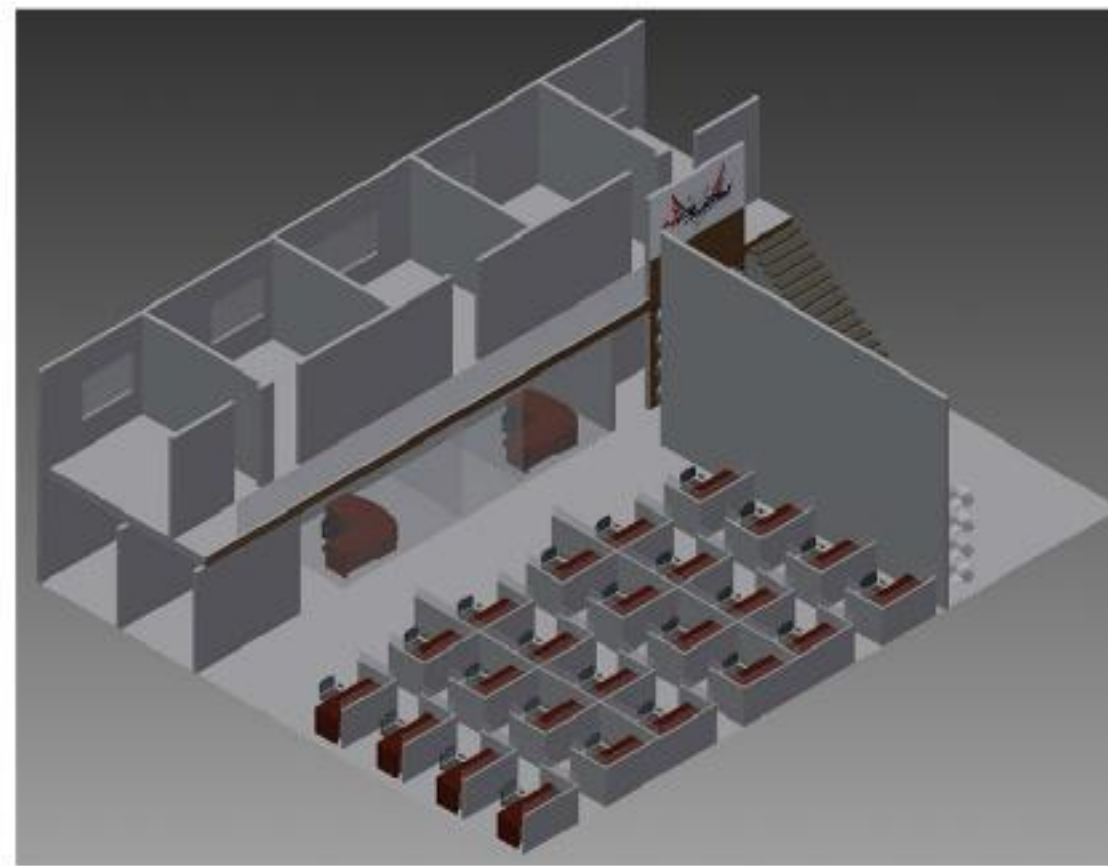

STATE OF THE ART HEADQUARTER FACILITY SCHEDULED FOR 2020 COMPLETION

Our facilities will soon encompass 108,000 square feet of warehouse to office space and hold an inventory base of over 75,000 wheels in stock and ready to ship. Our in-house sales and marketing teams go through great lengths to provide excellent technical support and superior customer service, which has helped us maintain our A+ Rating with the Better Business Bureau.