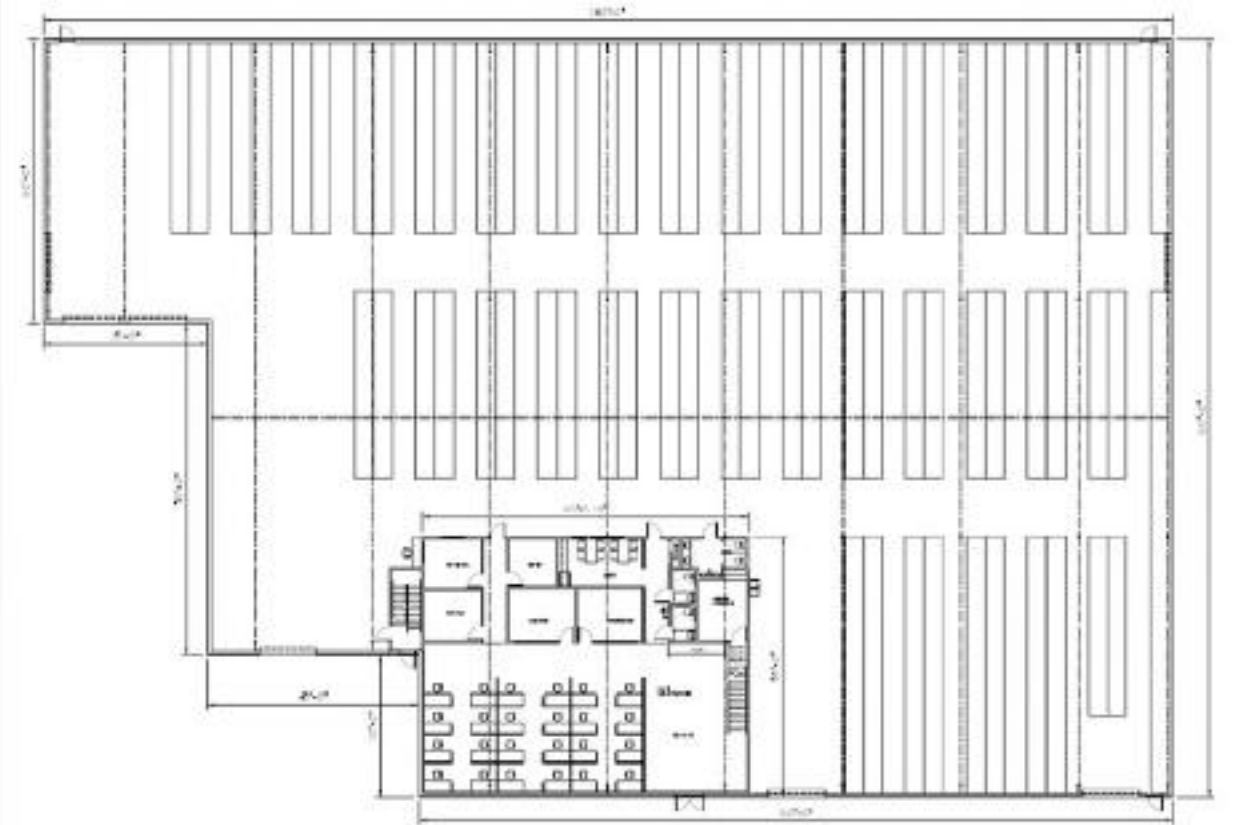

STATE OF THE ART HEADQUARTER FACILITY SCHEDULED FOR 2020 COMPLETION

Our facilities will soon encompass 108,000 square feet of warehouse to office space and hold an inventory base of over 75,000 wheels in stock and ready to ship. Our in-house sales and marketing teams go through great lengths to provide excellent technical support and superior customer service, which has helped us maintain our A+ Rating with the Better Business Bureau.