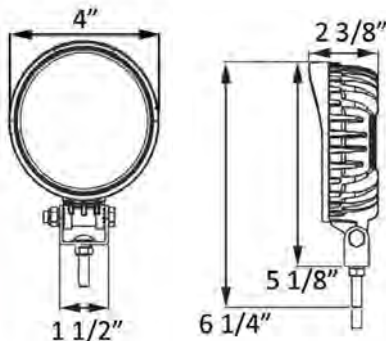

TLL44FB Series

Opti-Brite™ 6-LED Round Work Light

- Heavy duty design with powder coated, die cast aluminum housing and polycarbonate lens
- Low profile design - only 2 inches deep
- Dual power: use with 12VDC and 24VDC systems
- Stainless steel hardware
- 14-gauge, 10" lead and ground wire
- IP69K rating - impervious to water and dust intrusion
- Lifetime LED warranty

TLL44FB 6-LED work light, flood beam

TLL144FSL 6-LED work light, flood beam; window retail box

MATERIALS: Polycarbonate lens and housing
VOLT/AMP: 12.8VDC - 1.1A, 24VDC - 0.48A
WT/DIMS: 0.98 lbs / 4" x 6.281" x 2.375"
WARRANTY: Lifetime LED Warranty

Lumen Rating Raw: 1200 lm
Effective: 720 lm

TLL144FSL

LED LIFETIME WARRANTY
NO BULBS TO REPLACE, EVER!