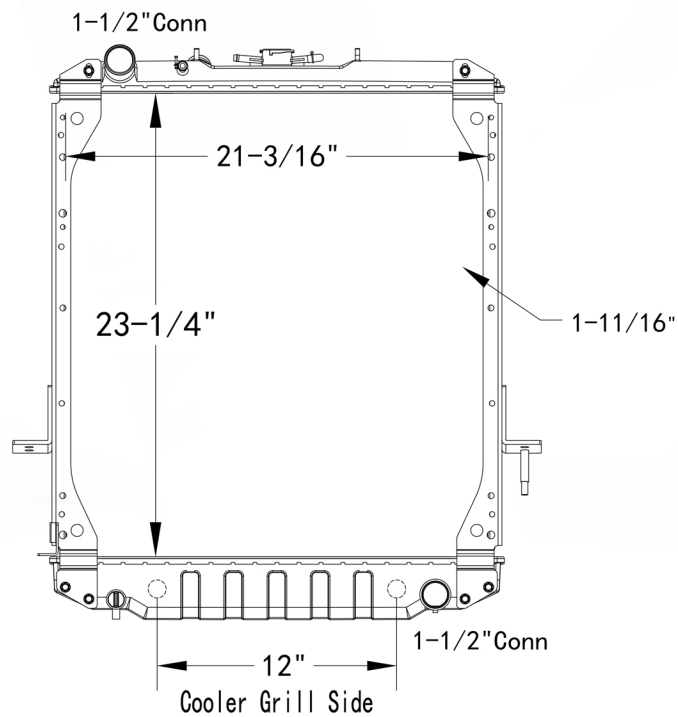

PART# HD1176

 <p>GMC Isuzu</p>	Year: 1994-2013 Model: NPR/NQR/W3500/ W4500/W5500	Core Size: 23-1/4 x 22 x 1-9/16"
	INLET: Header: 2-13/16 x 22-9/16" Connection: 1-1/2"	OUTLET: Header: 2-13/16 x 22-9/16" Connection: 1-1/2"
	Trans. Oil Cooler: 12" on Grill Side Eng. Oil Cooler: NONE	
	OEM#: 8971433731/ 8971793282/ 8972146690/ 8971433731/ 8971793282/ 8972229131/ 8973115580	