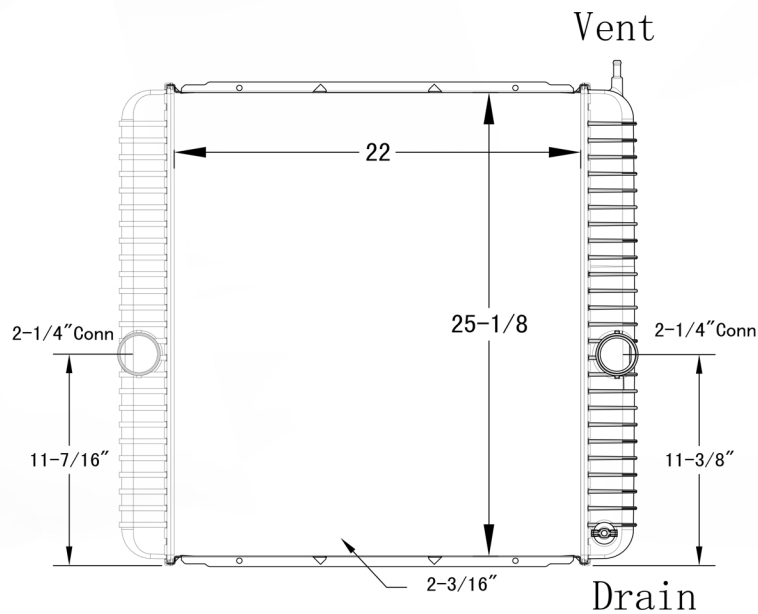

PART# HD1183

	Year: 2005-2007 Model: 4000, 4300, 4400, 4700, 4800, 4900 Series	Core Size: 22-1/16 x 25-1/8 x 2-1/4"
	INLET: Header: 3-3/8 x 25-11/16" Connection: 2-1/4"	OUTLET: Header: 3-3/8 x 25-11/16" Connection: 2-1/4"
	Trans. Oil Cooler: NONE Eng. Oil Cooler: NONE NOTE: Core width is 26-1/4" over siderails	
	Navistar International OEM#: 1S180071/ 1S180126/ 2586049C91/ 2586049C92/ 2586419C91/ 3E016250000	