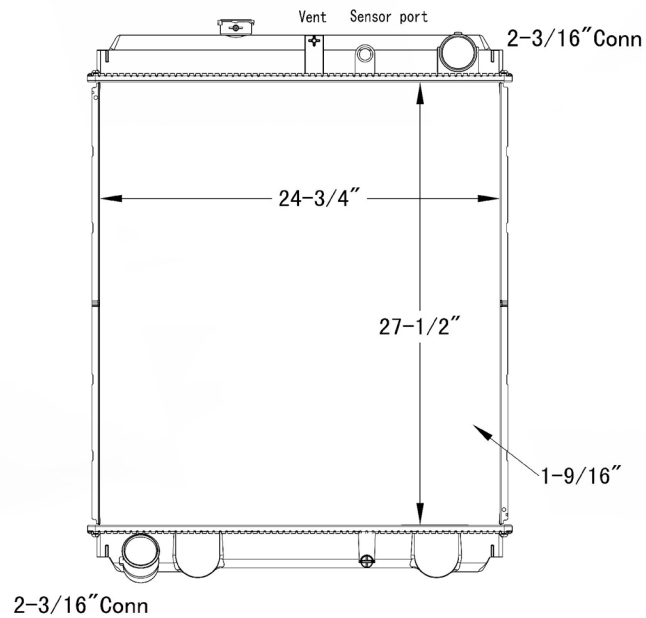

PART# HD1283

 Hino	Year: N/A Model: N/A	Core Size: 27-1/2 x 24-3/4 x 1-5/8 "
	INLET: Header: 2-3/4 x 26-3/16" Connection: 2-3/16"	OUTLET: Header: 2-3/4 x 26-3/16 " Connection: 2-3/16"
	Trans. Oil Cooler: NONE	Eng. Oil Cooler: NONE
	OEM#: N/A	