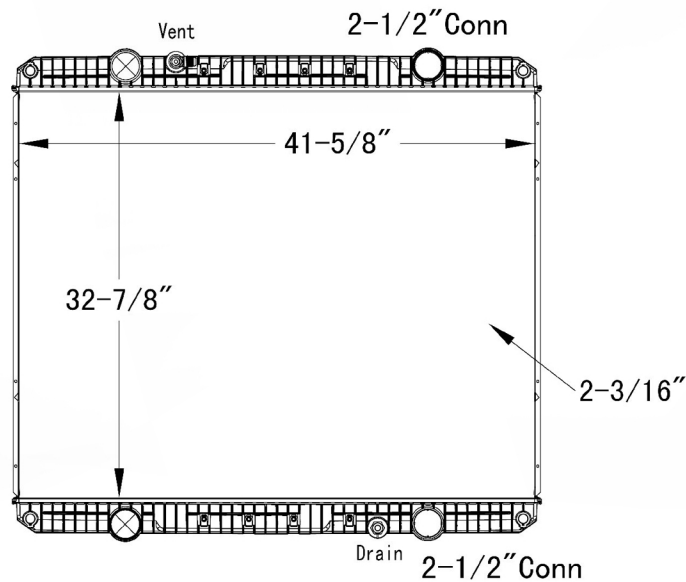

## PART# HD1312

**Western Star**

**Year:** 2010 +

**Model:** 4900FA, EX w/Detroit Diesel DD15

**Core Size:**

32-7/8 x 41-5/8 x 2-3/16"

**INLET:**

Header: 3-3/8 x 42-3/8"  
Connection: 2-1/2"

**OUTLET:**

Header: 3-3/8 x 42-3/8"  
Connection: 2-1/2"

Trans. Oil Cooler: NONE

Eng. Oil Cooler: NONE

**OEM#:** 0526877000/ A0528645000

\*Please confirm bottom connection location before ordering\*