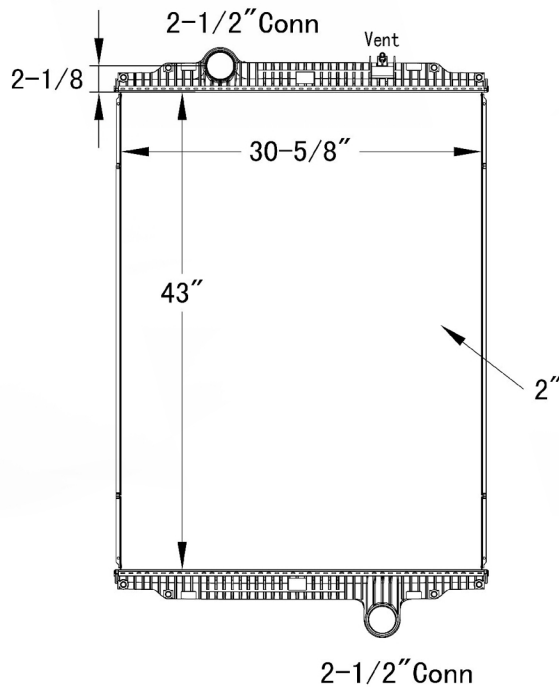

PART# HD9109

 <p>Kenworth</p>	Year: 2006-2010 Model: T660/W900/ W900B2/T800H	Core Size: 43 x 30-5/8 x 2"
	INLET: Header: 2-7/8 x 31-9/16" Connection: 2-1/2"	OUTLET: Header: 2-7/8 x 31-9/16" Connection: 2-1/2"
	Trans. Oil Cooler: NONE	Eng. Oil Cooler: NONE
	OEM#: W0265001	