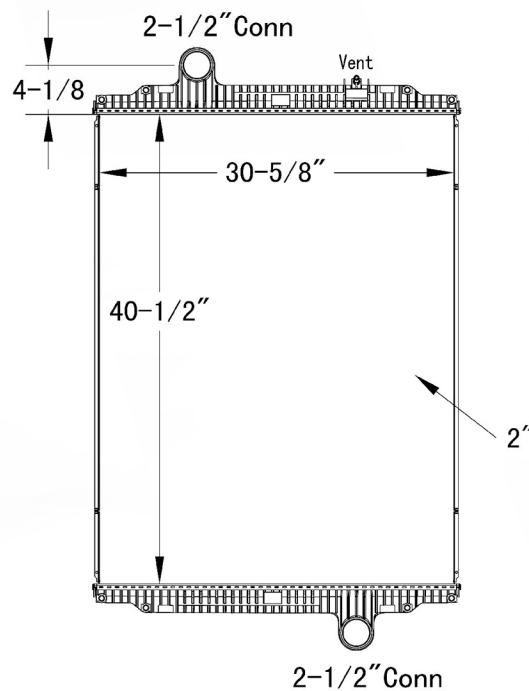

PART# HD9110

 <p>Kenworth</p>	Year: 2008-2012 Model: T660 w/Natural Gas	Core Size: 40-1/2 x 30-5/8 x 2"
	INLET: Header: 2-7/8 x 31-9/16" Connection: 2-1/2"	OUTLET: Header: 2-7/8 x 31-9/16" Connection: 2-1/2"
	Trans. Oil Cooler: NONE	Eng. Oil Cooler: NONE
	OEM#: F3160951001020/ 14105AC	