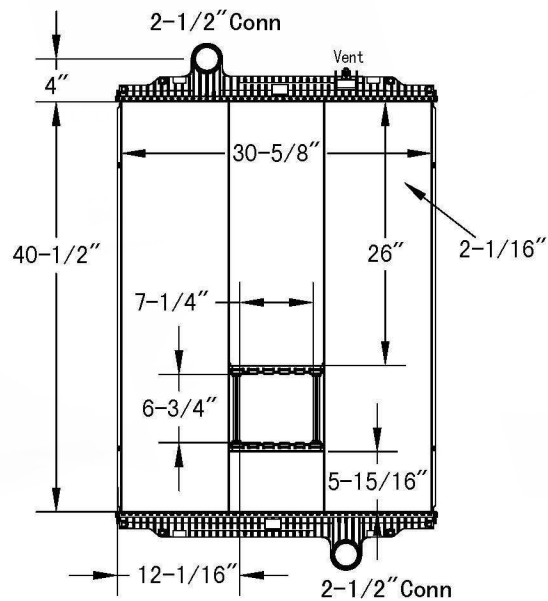

## PART# HD9125

**Kenworth/Peterbilt**

 <p><b>Kenworth/Peterbilt</b></p>	<b>Year:</b> 2008-2013 <b>Model:</b> T660/Pete 320 Curbtender	<b>Core Size:</b> 40-1/2 x 30-5/8 x 2-1/16"
	<b>INLET:</b> Header: 2-7/8 x 31-9/16" Connection: 2-1/2"	<b>OUTLET:</b> Header: 2-7/8 x 31-9/16" Connection: 2-1/2"
	Trans. Oil Cooler: NONE	Eng. Oil Cooler: NONE
	<b>OEM#:</b> L9792001/ L9797001/ R1621001/ T8789001	