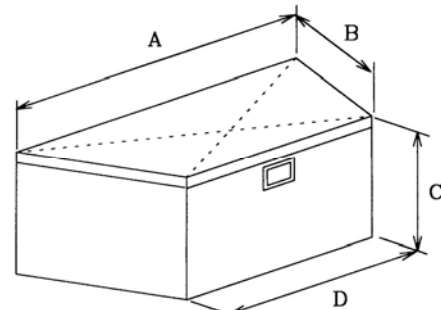

Trailer Tongue Box

Trailer Tongue Boxes

TRAILER TONGUE BOXES	Dimensions (inches)				Silver	Black
	A	B	C	D	Part	Part
Deep 34"	33.75	19	18	17	45003	45003B
Standard 35"	34.5	14.5	15.5	21	45001	45001B
Deep 39"	39	18.5	16	21	45004	45004B
Standard 49"	48.5	16.5	18.5	33.5	45002	45002B