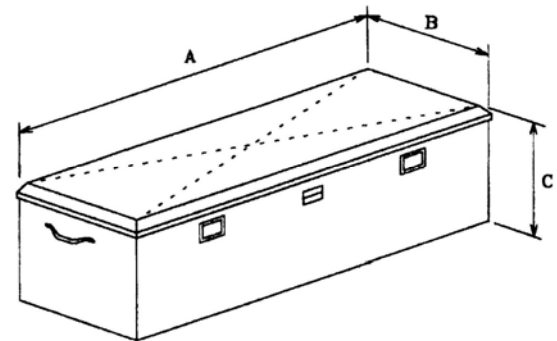

Garri son Series

Diamond Tread Paddle Latch Tool Boxes

Chests

CHESTS	Dimensions			Silver	Black
	A	B	C	Part	Part
RV Low-Profile Style					
60"/slant front	60.5	20.5	19	44001	44001B
Ford SD 60"/slant sides	60.5	20.5	19	44008	44008B
02 Dodge Ram/slant sides	60.5	20.5	19	44008	44008B
55"/slant front	55.5	20.5	19	44002	44002B
5th Wheel Box	58.0	22.0	12.25	44024	44024B
Utility Chest					
Jeep Wrangler 09-C	29	12	16	44025	44025B
36"	36	20.5	16	44003	44003B
44"	44	20.5	19	44004	44004B
RV Chest					
60" no offset lid	60	20.5	20	44005	44005B
47" no offset lid	47	20	20	44021	44021B
Underbody					
24"	24	18	18	47001	47001B
36"	36	18	18	47002	47002B
48"	48	18	18	47003	47003B
Top Sider					
72"	72	12.25	16	46001	
90"	90	12.25	16	46002	
96"	96	14	20	46003	
Marine Dock-Boxes					
36"	36	20.5	16	44003	
44"	44	20.5	19	44004	
60"	60	20.5	20	44012	
Tote Boxes					
16"	7.25	16	6.75	44009	
24"	10.25	24	8.25	44010	
30"	10.25	30	8.25	44011	

Chests

Marine Dock Box

Wheel Well Box

Tote Box

Wheel Well Boxes

WHEEL WELL BOXES	Dimensions (Inches)							Silver	Black
	A	B	C	D	E	F	G	Part	Part
Medium	38.75	10.25	16.5	9	9.5	16	16	42004	42004B
Large	38.75	10.25	20	12.5	9.5	14	16	42005	42005B