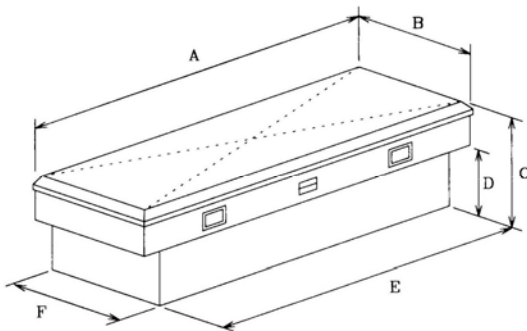

Garri son Series
Di amond Tread Paddle Latch Tool Boxes

Crossover Style Boxes

CROSSOVER STYLE	Dimensions (Inches)						Silver	Black
	A	B	C	D	E	F	Part	Part
Single-Lid								
Full Size	70.38	20.75	14.5	9	61.5	18.25	41001	41001B
Full Size and Super Duty Low Pro	71.50	20.75	14	10.75	61.5	18.25	41501	41501B
Full Size Deep	70.38	20.75	18.5	13	61.5	18.25	41002	41002B
Full Size & SD Deep Low Pro	71.50	20.75	18	14.75	61.5	18.25	41502	41502B
Full Size Narrow and Deep - Low Pro	70.38	14.75	15	11.25	61.38	14	41012	41012B
Down Size	60	20.75	14.5	9	52	18.25	41003	41003B
Down Size Low Pro	60.38	20.5	14.38	10.63	51.38	18.13	41503	41503B
Extra Wide & Deep	70.38	24.75	18.5	13	61.5	22.25	41008	41008B
Extra Wide & Deep Low Pro	71.88	24.5	18.38	14.63	61.38	21.13	41508	41508B
Chevy Sportside/87-96 Ford Flareside	60	20.75	14.5	9	46.75	18.25	41010	41010B
Dakota/05 Tacoma/Colorado-no crew	63	20.75	14.5	10.63	54.5	18.25	41007	41007B
Dak/05 Tac/Colo-no crew - Low Pro	63.38	20.5	14.38	10.63	54.5	18.13	41507	41507B
Dakota/05 Tacoma/Colorado-fits crew	63	20.75	14	4.25/4.5	54/42	18	41013	41013B
Dak/05 Tac/Colo Low Pro-fits crew	63	15.5	11.25	4/8	54.5/49	13	41515	41515B
Dak/05 Tac/Colo Deep-fits crew except Colo	63	20.75	18.75	4/9.25	51.5/42	16.25	41014	41014B
Ford Super-Duty/02 Dodge Ram 1500								
- Standard Style	73.5	20.75	14.5	9	63	18.25	41004	41004B
- Deep Style	73.5	20.75	18.5	13	63	18.25	41006	41006B
Import Downsize	60	20.75	14.5	4.5/4.5	52/47.5	18.25	41009	41009B
Ranger Splash/S10 Sportside	54	20.75	14.5	9	41.5	18.25	41011	41011B
Tundra/1997-C Ford Flareside	68	20.75	14.5	9	57	18.25	41005	41005B
Gull-Wing								
Full Size	70.38	20.75	14.5	9	61.5	18.25	43001	43001B
Full Size Deep	70.38	20.75	18.5	13	61.5	18.25	43002	43002B
Down Size	60	20.75	14.5	9	52	18.25	43005	43005B
Ford Super-Duty/02 Dodge Ram 1500	73.5	20.75	14.5	9	63	18.25	43003	43003B
Side-Mount								
Full Size 48"	48	12.25	13	7.63	47.25	7.63	42001	42001B
Full Size 60"	60	12.25	13	7.63	59.25	7.63	42002	42002B
Full Size 72"	72	12.25	13	7.63	71.25	7.63	42003	42003B
Down Size 48"	48	12.25	11	5.63	47.25	7.63	42006	42006B