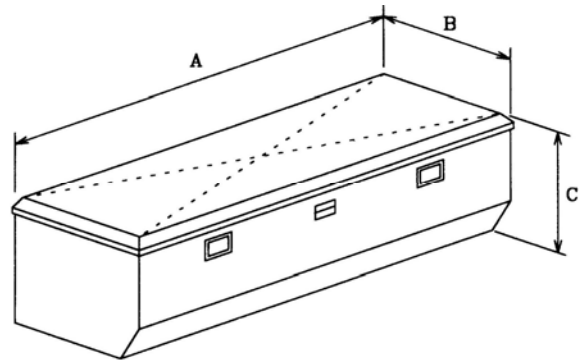

Garri son Series

Diamond Tread Paddle Latch Tool Boxes

Chests

CHESTS	Dimensions			Silver	Black
	A	B	C	Part	Part
RV Low-Profile Style					
60"/slant front	60.5	20.5	19	44001	44001B
Ford SD 60"/slant sides	60.5	20.5	19	44008	44008B
02 Dodge Ram/slant sides	60.5	20.5	19	44008	44008B
55"/slant front	55.5	20.5	19	44002	44002B
5th Wheel Box	58.0	22.0	12.25	44024	44024B
Utility Chest					
Jeep Wrangler 09-C	29	12	16	44025	44025B
36"	36	20.5	16	44003	44003B
44"	44	20.5	19	44004	44004B
RV Chest					
60" no offset lid	60	20.5	20	44005	44005B
47" no offset lid	47	20	20	44021	44021B
Underbody					
24"	24	18	18	47001	47001B
36"	36	18	18	47002	47002B
48"	48	18	18	47003	47003B
Top Sider					
72"	72	12.25	16	46001	
90"	90	12.25	16	46002	
96"	96	14	20	46003	
Marine Dock-Boxes					
36"	36	20.5	16	44003	
44"	44	20.5	19	44004	
60"	60	20.5	20	44012	
Tote Boxes					
16"	7.25	16	6.75	44009	
24"	10.25	24	8.25	44010	
30"	10.25	30	8.25	44011	

Chests