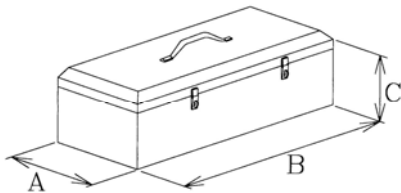

Garri son Series

Diamond Tread Paddle Latch Tool Boxes

Chests

CHESTS	Dimensions			Silver	Black
	A	B	C	Part	Part
RV Low-Profile Style					
60"/slant front	60.5	20.5	19	44001	44001B
Ford SD 60"/slant sides	60.5	20.5	19	44008	44008B
02 Dodge Ram/slant sides	60.5	20.5	19	44008	44008B
55"/slant front	55.5	20.5	19	44002	44002B
5th Wheel Box	58.0	22.0	12.25	44024	44024B
Utility Chest					
Jeep Wrangler 09-C	29	12	16	44025	44025B
36"	36	20.5	16	44003	44003B
44"	44	20.5	19	44004	44004B
RV Chest					
60" no offset lid	60	20.5	20	44005	44005B
47" no offset lid	47	20	20	44021	44021B
Underbody					
24"	24	18	18	47001	47001B
36"	36	18	18	47002	47002B
48"	48	18	18	47003	47003B
Top Sider					
72"	72	12.25	16	46001	
90"	90	12.25	16	46002	
96"	96	14	20	46003	
Marine Dock-Boxes					
36"	36	20.5	16	44003	
44"	44	20.5	19	44004	
60"	60	20.5	20	44012	
Tote Boxes					
16"	7.25	16	6.75	44009	
24"	10.25	24	8.25	44010	
30"	10.25	30	8.25	44011	

Chests

Marine Dock Box

Wheel Well Box

Tote Box

Wheel Well Boxes

WHEEL WELL BOXES	Dimensions (Inches)							Silver	Black
	A	B	C	D	E	F	G	Part	Part
Medium	38.75	10.25	16.5	9	9.5	16	16	42004	42004B
Large	38.75	10.25	20	12.5	9.5	14	16	42005	42005B

ATV Utility Boxes

ATV UTILITY BOXES	Dimensions			Silver	Black
	A	B	C	Part	Part
Small	12	32	6	44016	44016B
Medium	12	34	9	44006	44006B
Large	12	35	12.5	44007	44007B

ATV Box