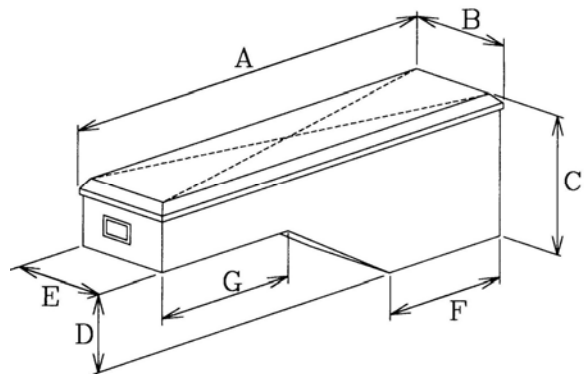

Garri son Series

Diamond Tread Paddle Latch Tool Boxes

Chests

CHESTS	Dimensions			Silver	Black
	A	B	C	Part	Part
RV Low-Profile Style					
60"/slant front	60.5	20.5	19	44001	44001B
Ford SD 60"/slant sides	60.5	20.5	19	44008	44008B
02 Dodge Ram/slant sides	60.5	20.5	19	44008	44008B
55"/slant front	55.5	20.5	19	44002	44002B
5th Wheel Box	58.0	22.0	12.25	44024	44024B
Utility Chest					
Jeep Wrangler 09-C	29	12	16	44025	44025B
36"	36	20.5	16	44003	44003B
44"	44	20.5	19	44004	44004B
RV Chest					
60" no offset lid	60	20.5	20	44005	44005B
47" no offset lid	47	20	20	44021	44021B
Underbody					
24"	24	18	18	47001	47001B
36"	36	18	18	47002	47002B
48"	48	18	18	47003	47003B
Top Sider					
72"	72	12.25	16	46001	
90"	90	12.25	16	46002	
96"	96	14	20	46003	
Marine Dock-Boxes					
36"	36	20.5	16	44003	
44"	44	20.5	19	44004	
60"	60	20.5	20	44012	
Tote Boxes					
16"	7.25	16	6.75	44009	
24"	10.25	24	8.25	44010	
30"	10.25	30	8.25	44011	

Chests

Marine Dock Box

Wheel Well Box

Tote Box

Wheel Well Boxes

WHEEL WELL BOXES	Dimensions (Inches)							Silver	Black
	A	B	C	D	E	F	G	Part	Part
Medium	38.75	10.25	16.5	9	9.5	16	16	42004	42004B
Large	38.75	10.25	20	12.5	9.5	14	16	42005	42005B