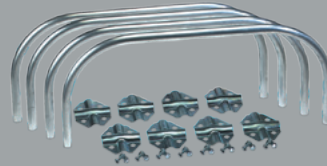

## Load Locks & Parts

5050S  
STEEL LOAD LOCK - 89"-104"  
5050SLX  
STEEL LOAD LOCK - 96"-112"

5051RJB  
HD ROUND JACK BAR - 86"-104"

5050SH  
STEEL LOAD LOCK w/ WELDED HOOP SETS - 89"-104"

5055S  
BOLT-ON STEEL HOOP SET  
HARDWARE INCLUDED