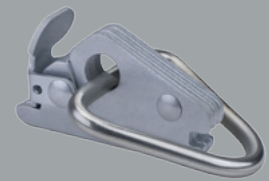

Specialty Fittings

BP-1-1M
1" BOLT PLATE

BP-2
2" BOLT PLATE

RC-2
RUBBER CLEAT FOR WHEEL TIE-DOWNS
1 1/8" OPENING

SA-2-10M
2" STRAP ADJUSTER

SFH-2-2M
SERIES F PLATE HOOK

Logistic Track Fittings

EFTG-2
SERIES E/A SPRING FITTING

EFTG-3PC
SERIES E/A 3-PIECE FITTING