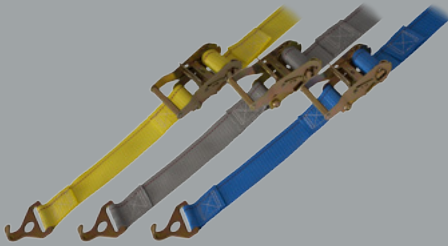

Plate Trailer Hooks

2" x 12' | 2350-12-SFH
2" x 16' | 2350-16-SFH
2" x 20' | 2350-20-SFH