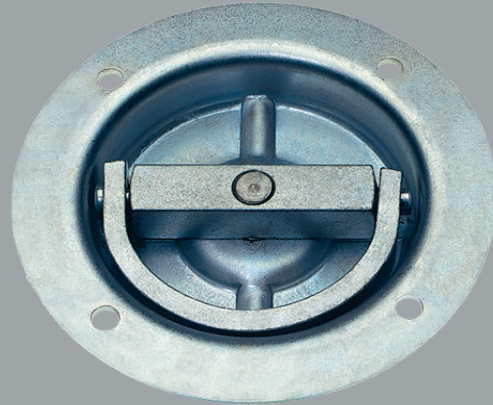

4280
ROUND RECESSED FLOOR RING
360°, ZINC