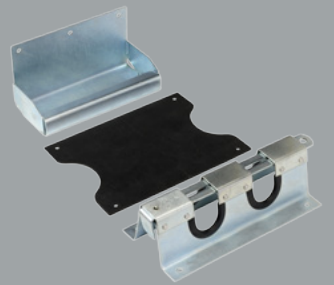

## Load Locks & Parts

5050S  
STEEL LOAD LOCK - 89"-104"  
5050SLX  
STEEL LOAD LOCK - 96"-112"

5051RJB  
HD ROUND JACK BAR - 86"-104"

5050SH  
STEEL LOAD LOCK w/ WELDED HOOP SETS - 89"-104"

5055S  
BOLT-ON STEEL HOOP SET  
HARDWARE INCLUDED