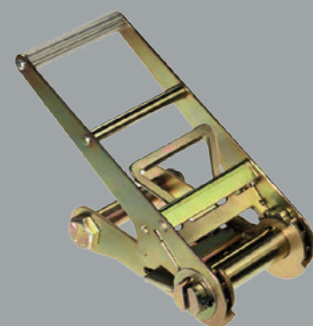

7031  
2" WIDE HANDLE

7031SS  
2" WIDE HANDLE  
STAINLESS STEEL

7032  
2" STANDARD HANDLE

8032  
3" STANDARD HANDLE

9032  
4" STANDARD HANDLE