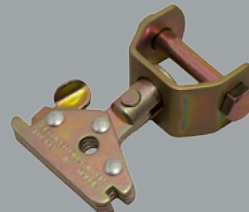

## Specialty Fittings

BP-1-1M  
1" BOLT PLATE

BP-2  
2" BOLT PLATE

CH-2-3M  
2" CLOSED HOOK  
(RAVE HOOK)  
CH-2-3M-BLK  
2" CLOSED HOOK  
(RAVE HOOK), BLACK

RC-2  
RUBBER CLEAT FOR WHEEL TIE-DOWNS  
1 1/8" OPENING

SA-2-10M  
2" STRAP ADJUSTER

SFH-2-2M  
SERIES F PLATE HOOK

VS-1-1M  
1" VINYL COATED S HOOK  
1 1/8" OPENING  
VS-1-5C  
1" VINYL COATED S HOOK  
1" OPENING

ZS-1-1M  
ZINC PLATED S HOOK  
ZS-1-5C  
1" VINYL COATED S HOOK  
LIGHT DUTY

## Logistic Track Fittings

BF-2  
SERIES F BUTTERFLY FITTING

EFTG-2  
SERIES E/A SPRING FITTING

EFTG-2SW  
SERIES E/A 2" SWIVEL FITTING

EFTG-3PC  
SERIES E/A 3-PIECE FITTING

EFTG-2CR-3M  
SERIES E/A SPRING FITTING  
w/ 2" CIRCLE RING