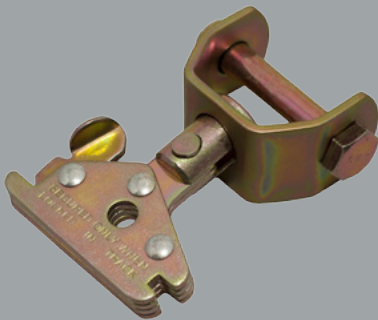

2300-06-3P  
2" x 6" SERIES E/A ROPE TIE-OFF w/ 3-PIECE E FITTING

EFTG-3PC  
SERIES E/A 3-PIECE FITTING

## Logistic Track Fittings (Cont.)

EFTG-2CR-3M  
SERIES E/A SPRING FITTING w/ 2" CIRCLE RING

EFTG-2CR-6M  
HD SERIES E/A SPRING FITTING w/ 2" CIRCLE RING

\*ALSO AVAILABLE w/ 4,500 LB WLL

EFTG-2DR  
SERIES E/A SPRING FITTING w/ 1" D-RING

EFTG-2DR-6M  
HD SERIES E/A SPRING FITTING w/ 1" D-RING

EFTG-2SW  
SERIES E/A 2" SWIVEL FITTING

SFH-2-2M  
SERIES F PLATE HOOK