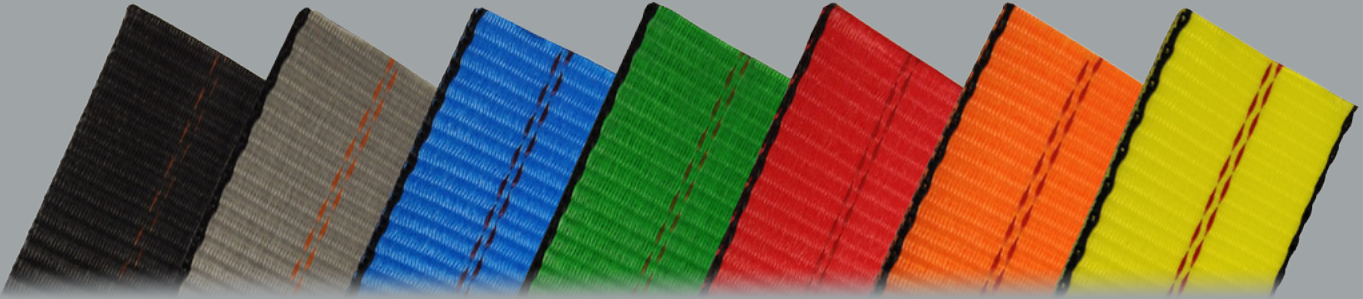

Webbing

WBS1-3.5M
1" POLYESTER

WBS2-6M
WBS2-12M
2" POLYESTER

WBS3-18M
3" POLYESTER

WBA4-20M
WBA4-24M
4" POLYESTER

*COLOR AVAILABILITY VARIES BY WEBBING SIZE