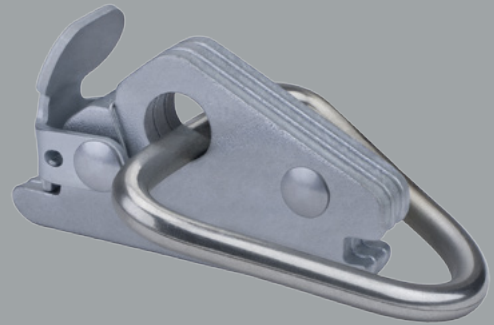

## Logistic Track Fittings (Cont.)

EFTG-2CR-3M  
SERIES E/A SPRING FITTING w/ 2" CIRCLE RING

EFTG-2CR-6M  
HD SERIES E/A SPRING FITTING w/ 2" CIRCLE RING

\*ALSO AVAILABLE w/ 4,500 LB WLL

EFTG-2DR  
SERIES E/A SPRING FITTING w/ 1" D-RING

EFTG-2DR-6M  
HD SERIES E/A SPRING FITTING w/ 1" D-RING

EFTG-2SW  
SERIES E/A 2" SWIVEL FITTING

SFH-2-2M  
SERIES F PLATE HOOK