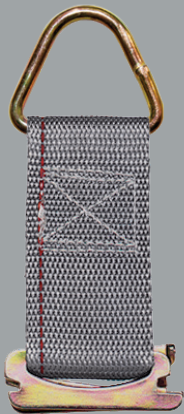

# Logistic Track Fittings

2300-06-BF  
2" x 6" SERIES F ROPE TIE-OFF w/ BUTTERFLY FITTING

BF-2  
SERIES F BUTTERFLY FITTING

2300-06-SE  
2" x 6" SERIES E/A ROPE TIE-OFF w/ SPRING E FITTING

EFTG-2  
SERIES E/A SPRING FITTING