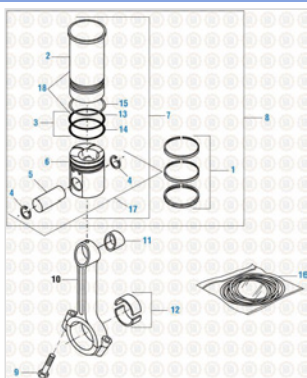

SHIM LINER KIT

462030

Description: SHIM LINER KIT
SKU: 462030
OEM: 1823356C91
Product Group: ENGINE PARTS
Product Class: CYLINDER LINERS (SLEEVES)
UPC Code: 193807244903
Sell Pack: 1 EA
Weight: 0.07 LBS
Warranty: 2 Years

Details:

Shim Liner Kit / Year: 1993-1999 International DT530E HEUI / DT466 / DT466E HEUI / 530 Engines application / Shim Kit Thickness: 462031 (.002) / 462032 (.004) / 462033 (.010) / 462034 (.020) / 462035 (.032)

E-Catalog Pages:

Catalog Page

Description

International Engine 2019
 One Piece Piston - DT-466 / DT-530 (1993-1997 PLN)

International Engine 2019
 Cylinder Block Components - DT-466 / DT-530 (1993-1997 PLN)