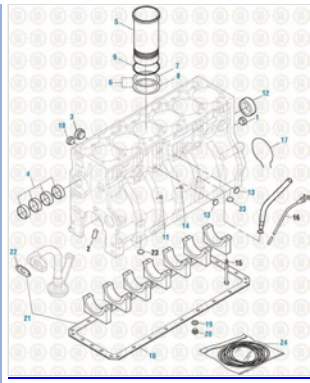

SHIM LINER KIT

462030

International Engine 2019
Cylinder Block Components - DT-466E / DT-530E (1993-1999 HEUI)

Consists Of:

SKU	OEM	Image	Description	Quantity
462031	1823120C1	.	LINER SHIM	2
462032	1823121C1	.	LINER SHIM	2
462033	1823122C1		LINER SHIM	1
462034	1823123C1	.	LINER SHIM	1
462035	1823124C1		LINER SHIM	2

Cross Reference:

Manufacturer	OEM Number
MACK	4333-1823356C91
NAVISTAR	1823356
NAVISTAR	1823356C91
NAVISTAR	1823356C92

Copyright © 2020 PAI Industries, Inc.
All rights reserved. All content is property of PAI Industries, Inc. and may not be reproduced or redistributed in any form.

Any reference to OEM names or OEM product identification numbers/descriptions/model numbers is for identification only and does not indicate that it is an OEM part. PAI is not affiliated with Mack Truck, Inc.®, Volvo®, Fuller®, Cummins®, Eaton®, Rockwell®, Caterpillar®, Freightliner®, Hendrickson®, Kenworth®, Detroit Diesel®, International®, Peterbilt®, or Dana®. All Manufacturer's names, numbers, symbols and descriptions are used for reference only. It is not implied that any part listed is the product of these manufacturers.