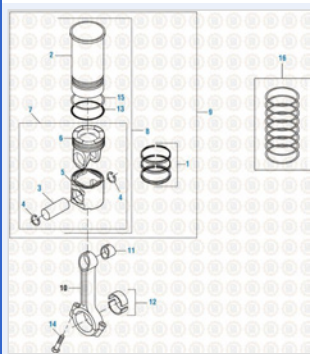

SHIM LINER KIT

462030

International Engine 2019
Two Piece Piston - DT-466 / DT-530 (1993-1997 PLN)

International Engine 2019
Cylinder Block Components - DT-466E / DT-570 (2004 & Up)

International Engine 2019
One Piece Piston - DT-466E / DT-530E (1993-1999 HEUI)