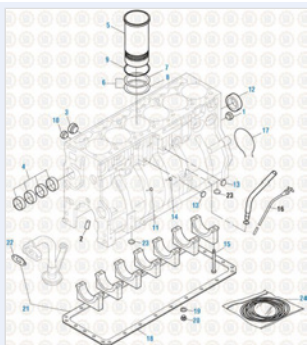

SHIM LINER KIT

462030

Description: SHIM LINER KIT
SKU: 462030
OEM: 1823356C91
Product Group: ENGINE PARTS
Product Class: CYLINDER LINERS (SLEEVES)
UPC Code: 193807244903
Sell Pack: 1 EA
Weight: 0.07 LBS
Warranty: 2 Years

Details:

Shim Liner Kit / Year: 1993-1999 International DT530E HEUI / DT466 / DT466E HEUI / 530 Engines application / Shim Kit Thickness: 462031 (.002) / 462032 (.004) / 462033 (.010) / 462034 (.020) / 462035 (.032)

E-Catalog Pages:

Catalog Page

Description

International Engine 2019
 One Piece Piston - DT-466 / DT-530 (1993-1997 PLN)

International Engine 2019
 Cylinder Block Components - DT-466 / DT-530 (1993-1997 PLN)