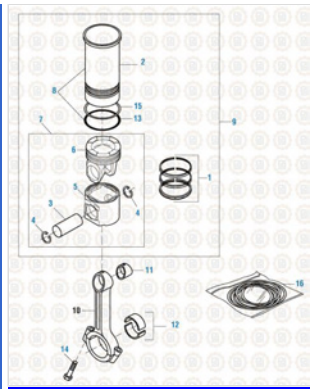

E-Catalog Pages:

Catalog Page

Description

International Engine 2019
 One Piece Piston - DT-466 / DT-530 (1993-1997 PLN)

International Engine 2019
 Cylinder Block Components - DT-466 / DT-530 (1993-1997 PLN)

SHIM LINER KIT

462030

International Engine 2019
Two Piece Piston - DT-466 / DT-530 (1993-1997 PLN)

International Engine 2019
Cylinder Block Components - DT-466E / DT-570 (2004 & Up)

International Engine 2019
One Piece Piston - DT-466E / DT-530E (1993-1999 HEUI)