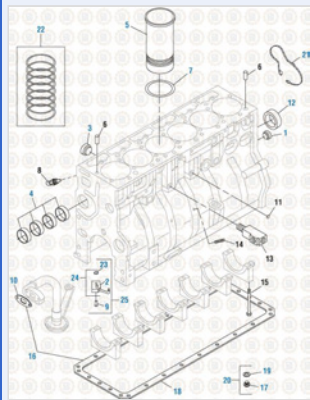

E-Catalog Pages:

Catalog Page

Description

International Engine 2019
 One Piece Piston - DT-466 / DT-530 (1993-1997 PLN)

International Engine 2019
 Cylinder Block Components - DT-466 / DT-530 (1993-1997 PLN)

Copyright © 2020 PAI Industries, Inc.

All rights reserved. All content is property of PAI Industries, Inc. and may not be reproduced or redistributed in any form.

Any reference to OEM names or OEM product identification numbers/descriptions/model numbers is for identification only and does not indicate that it is an OEM part. PAI is not affiliated with Mack Truck, Inc.®, Volvo®, Fuller®, Cummins®, Eaton®, Rockwell®, Caterpillar®, Freightliner®, Hendrickson®, Kenworth®, Detroit Diesel®, International®, Peterbilt®, or Dana®. All Manufacturer's names, numbers, symbols and descriptions are used for reference only. It is not implied that any part listed is the product of these manufacturers.

SHIM LINER KIT

462030

International Engine 2019
Two Piece Piston - DT-466 / DT-530 (1993-1997 PLN)

International Engine 2019
Cylinder Block Components - DT-466E / DT-570 (2004 & Up)

International Engine 2019
One Piece Piston - DT-466E / DT-530E (1993-1999 HEUI)