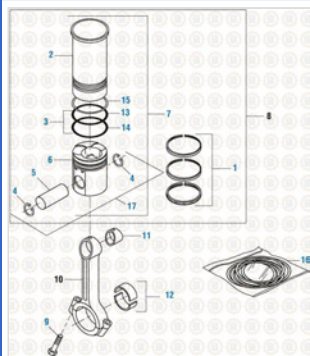

SHIM LINER KIT

462030

International Engine 2019
Two Piece Piston - DT-466 / DT-530 (1993-1997 PLN)

International Engine 2019
Cylinder Block Components - DT-466E / DT-570 (2004 & Up)

International Engine 2019
One Piece Piston - DT-466E / DT-530E (1993-1999 HEUI)